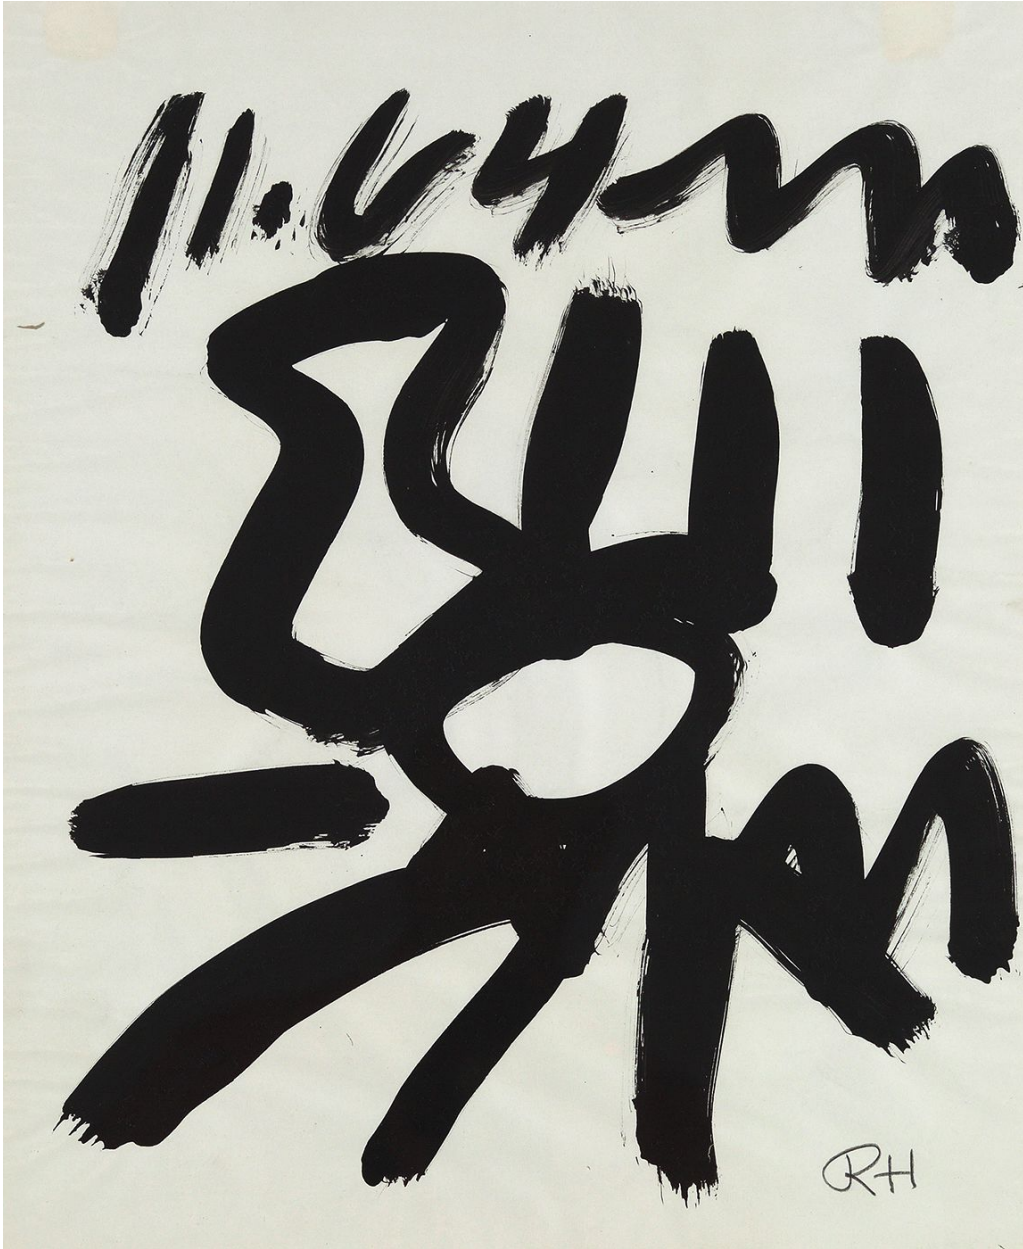

BERRY ■ CAMPBELL

Raymond Hendler, *Still Life*, 1964
Acrylic on paper, 17 x 14 in. (43.2 x 35.6 cm)
HEN-00107