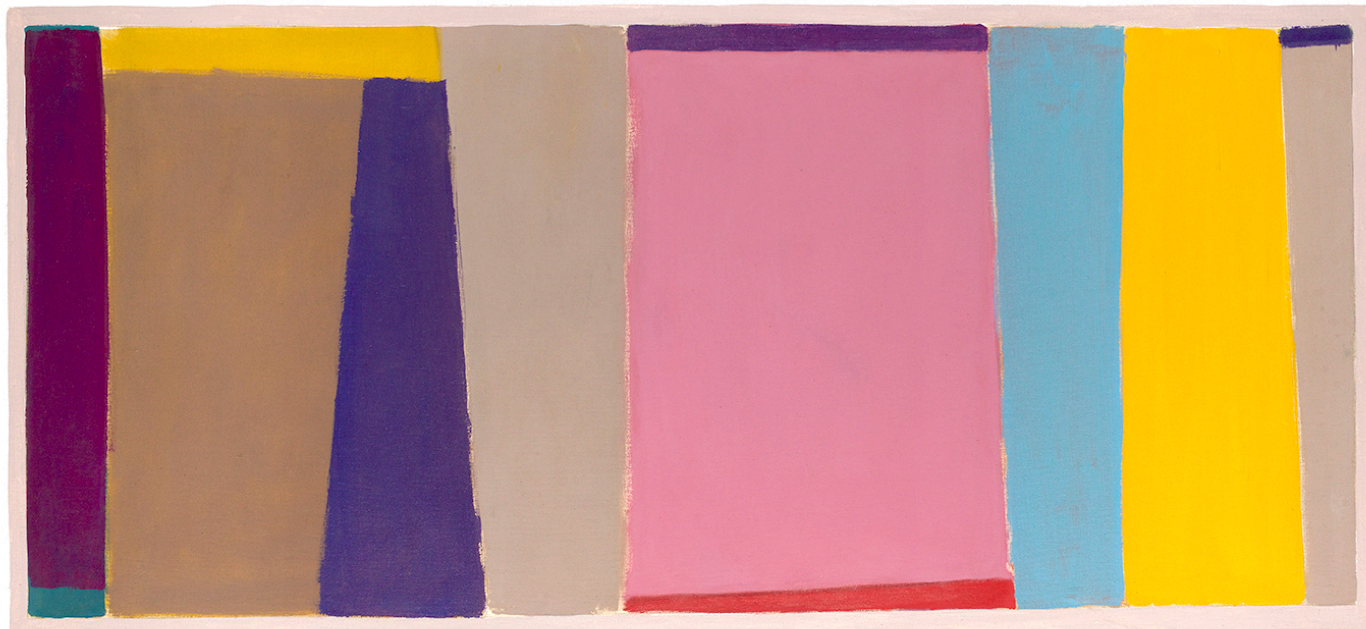

# BERRY ■ CAMPBELL

John Opper, *Untitled | SOLD*, 1966  
Acrylic on canvas, 33 x 69 in. (83.8 x 175.3 cm)  
OPP-00001