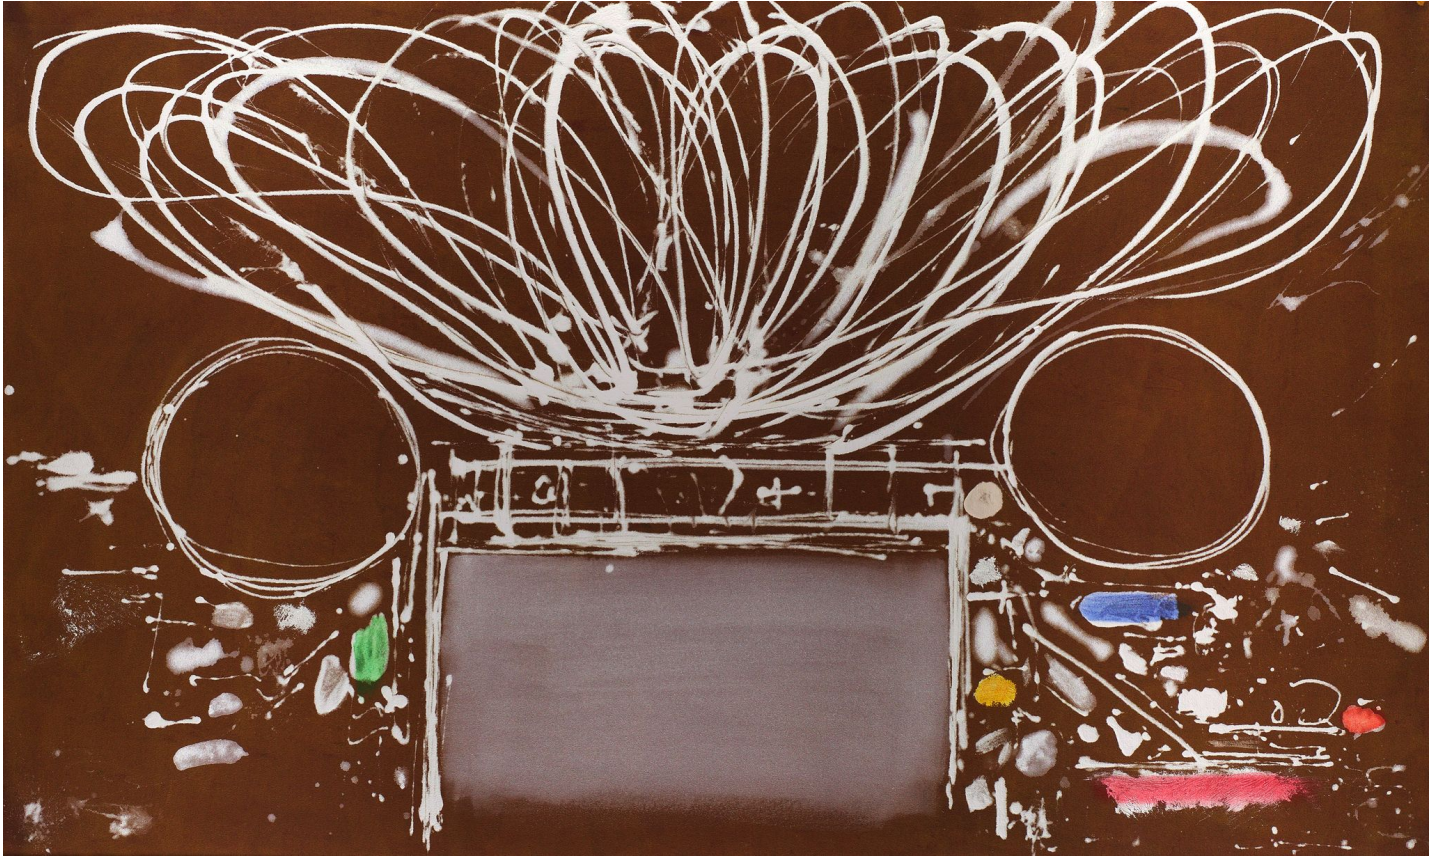

# BERRY ■ CAMPBELL

Dan Christensen, *Tulsa*, 2001  
Acrylic on canvas, 40 x 67 3/4 in. (101.6 x 172.1 cm)  
CHR-00155