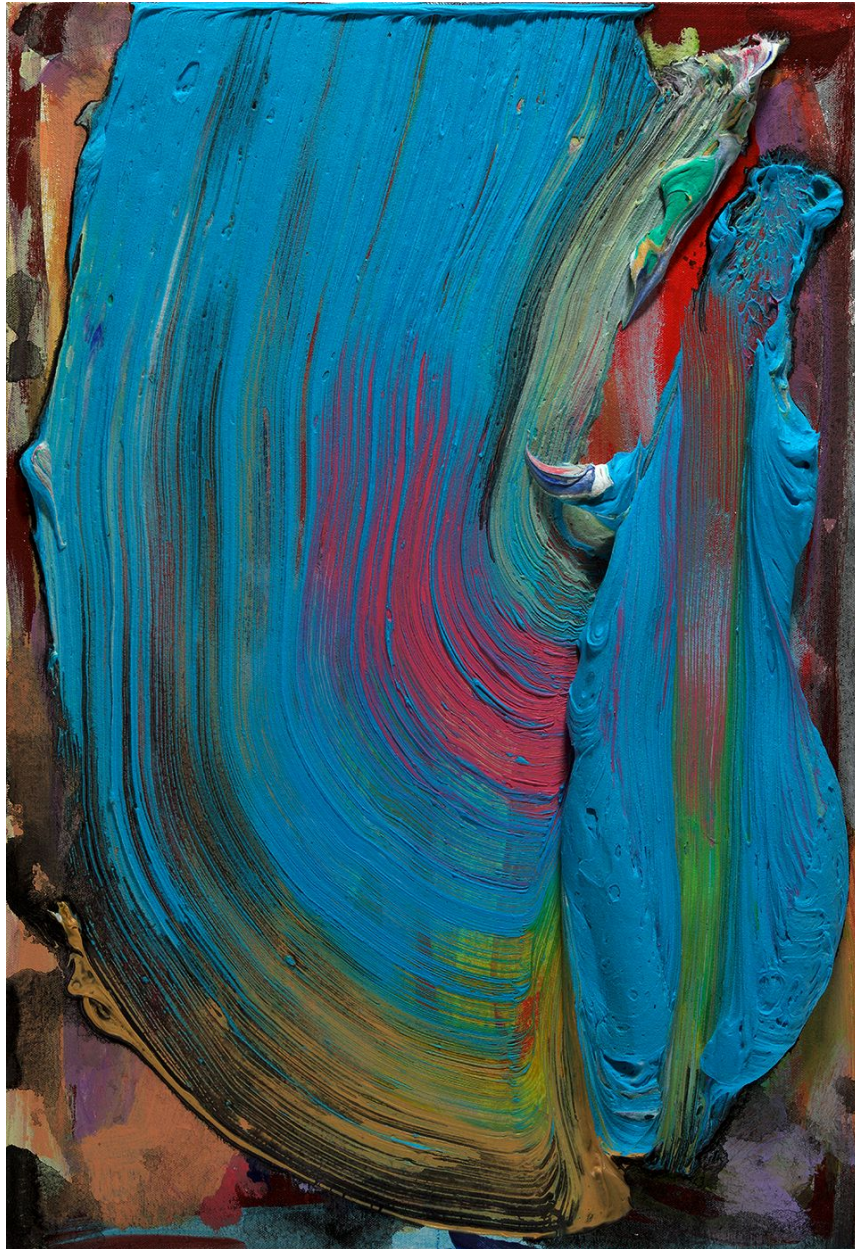

BERRY ■ CAMPBELL

James Walsh, *The Blue Life*, 2016
Acrylic on canvas, 27 1/4 x 19 1/4 in. (69.2 x 48.9 cm)
WAL-00030