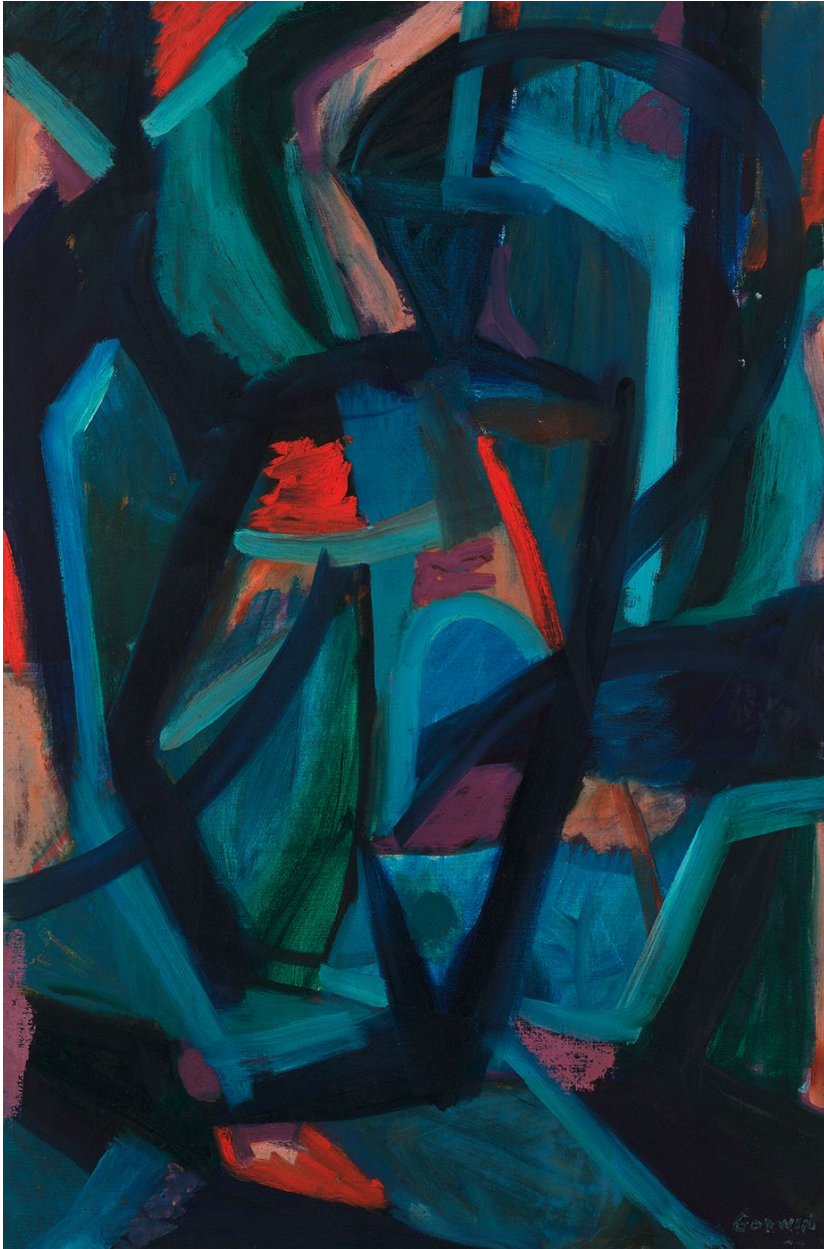

BERRY ■ CAMPBELL

Judith Godwin, *Blue Figure* | SOLD, c. 1955
Oil on canvas, 36 x 24 in. (91.4 x 61 cm)
GOD-00026