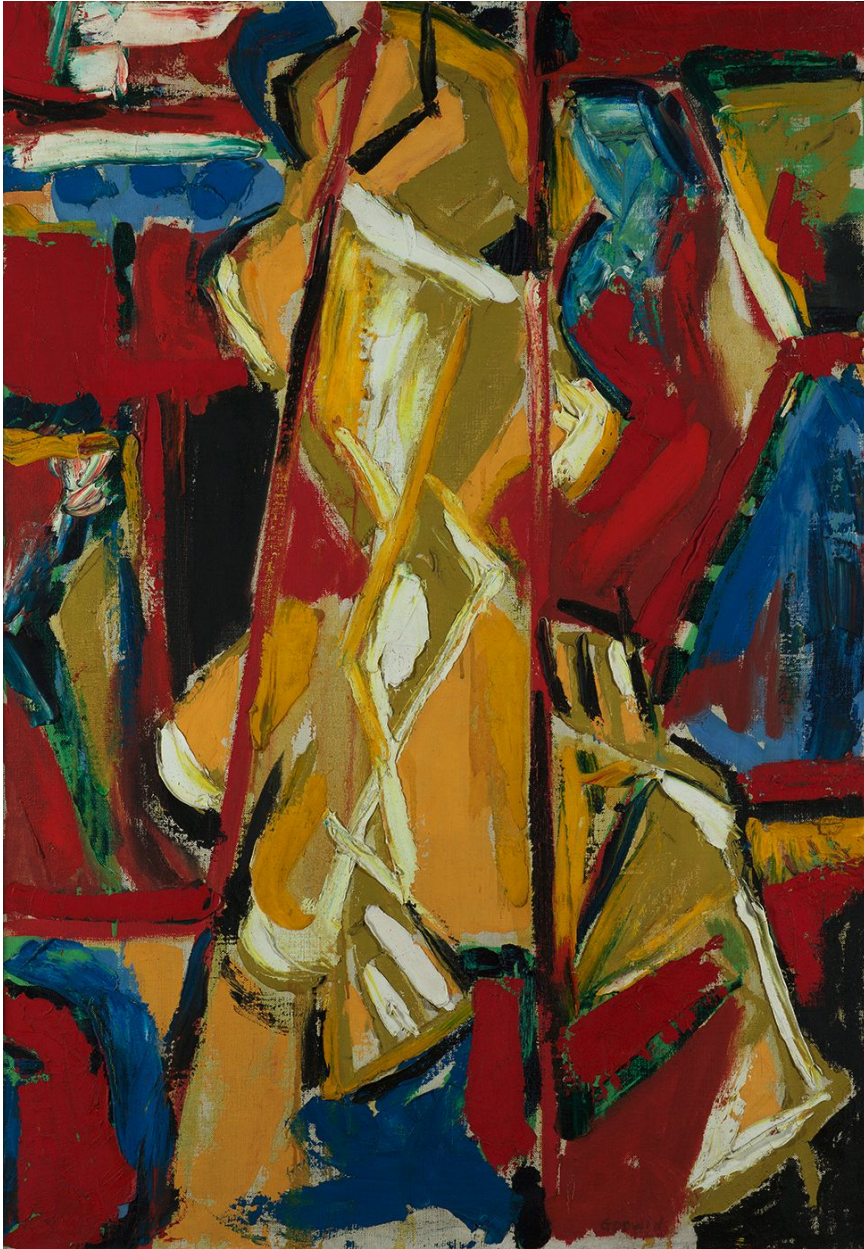

BERRY ■ CAMPBELL

Judith Godwin, *Yellow Figure* | SOLD, 1953
Oil on canvas, 40 1/4 x 28 1/2 in. (102.2 x 72.4 cm)
GOD-00027