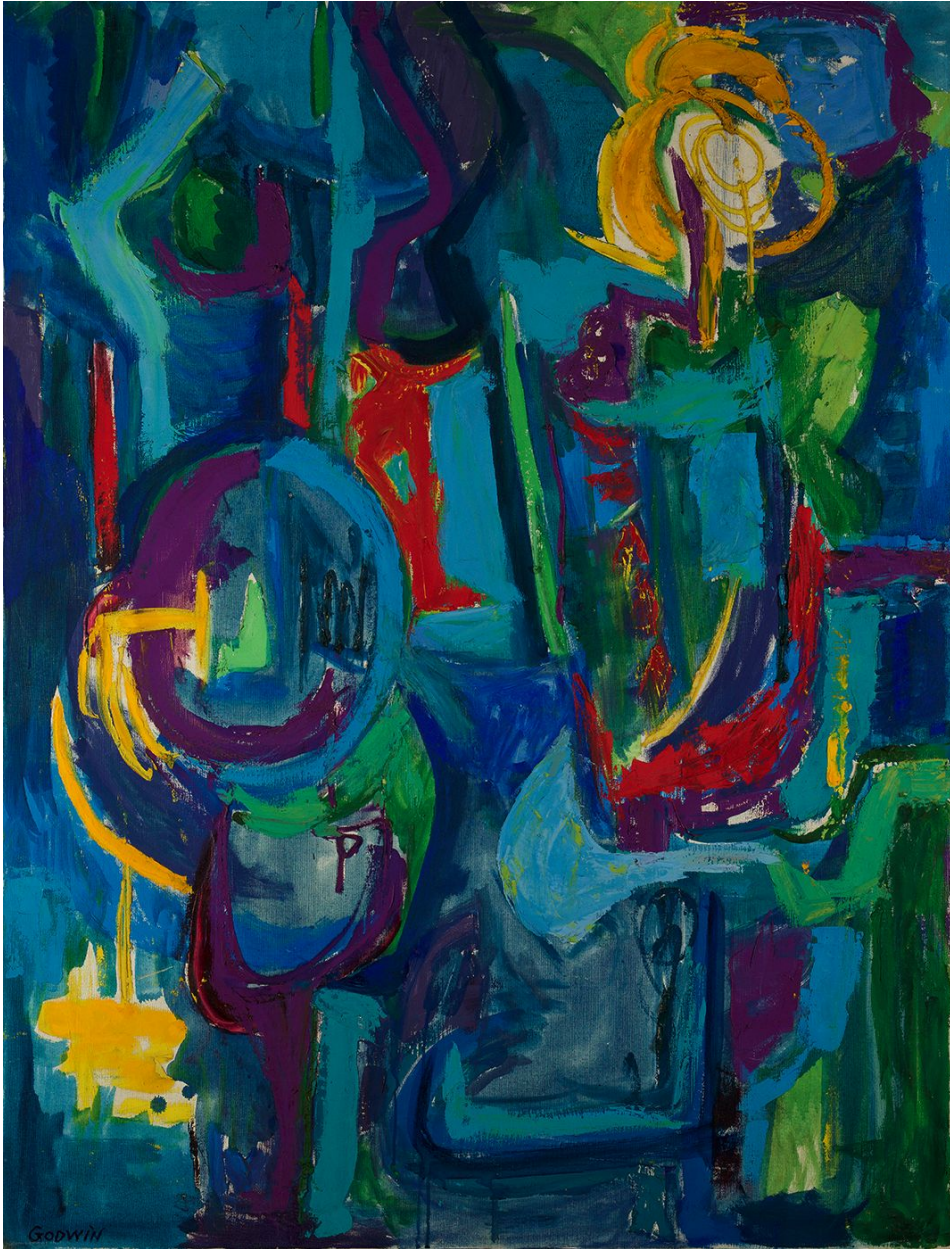

BERRY ■ CAMPBELL

Judith Godwin, *Blue Figures* | SOLD, 1954
Oil on canvas, 50 x 38 in. (127 x 96.5 cm)
GOD-00032