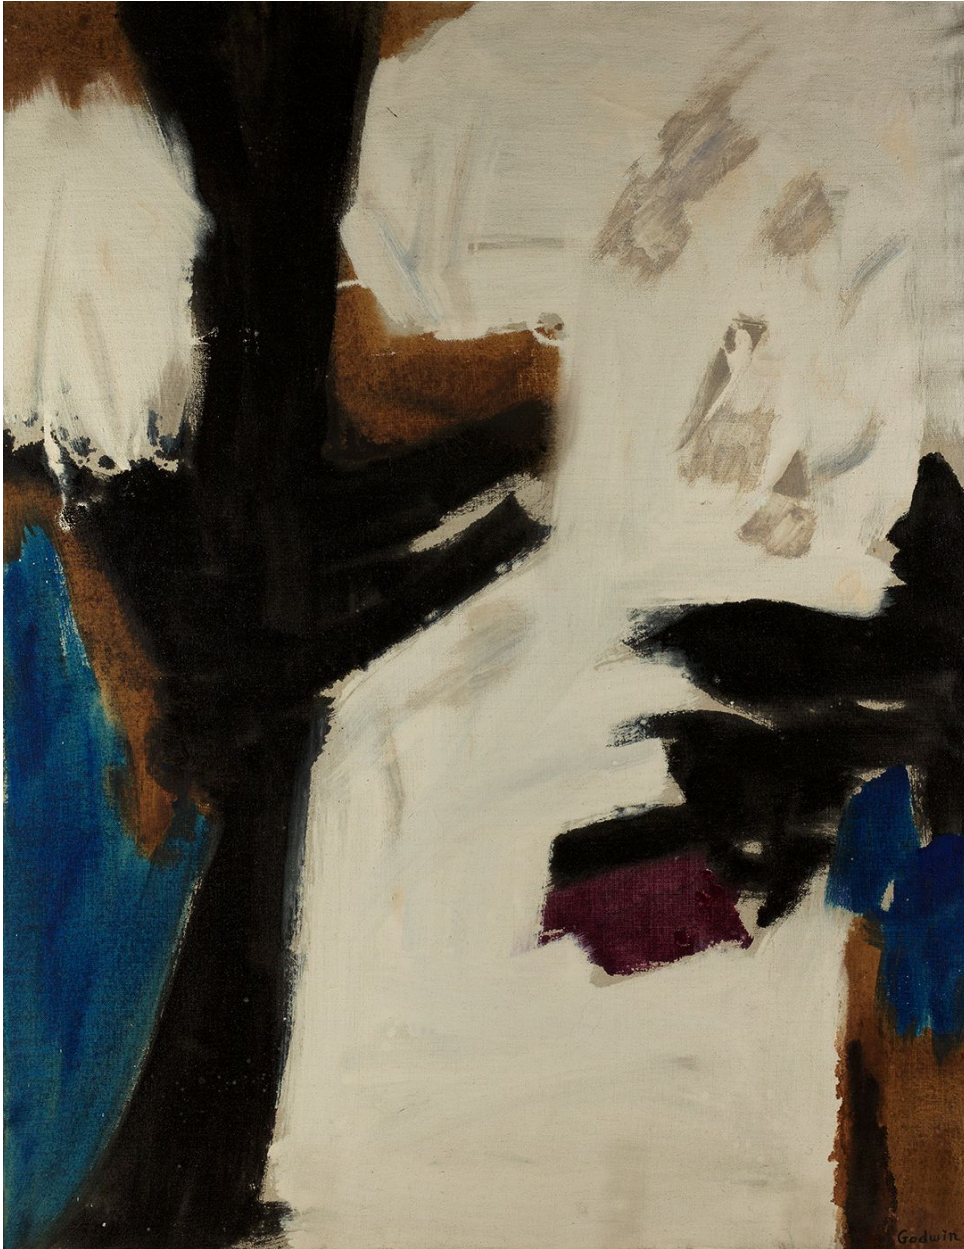

BERRY ■ CAMPBELL

Judith Godwin, *Black Pillar* | SOLD, 1956
Oil on canvas, 52 x 40 in. (132.1 x 101.6 cm)
GOD-00022