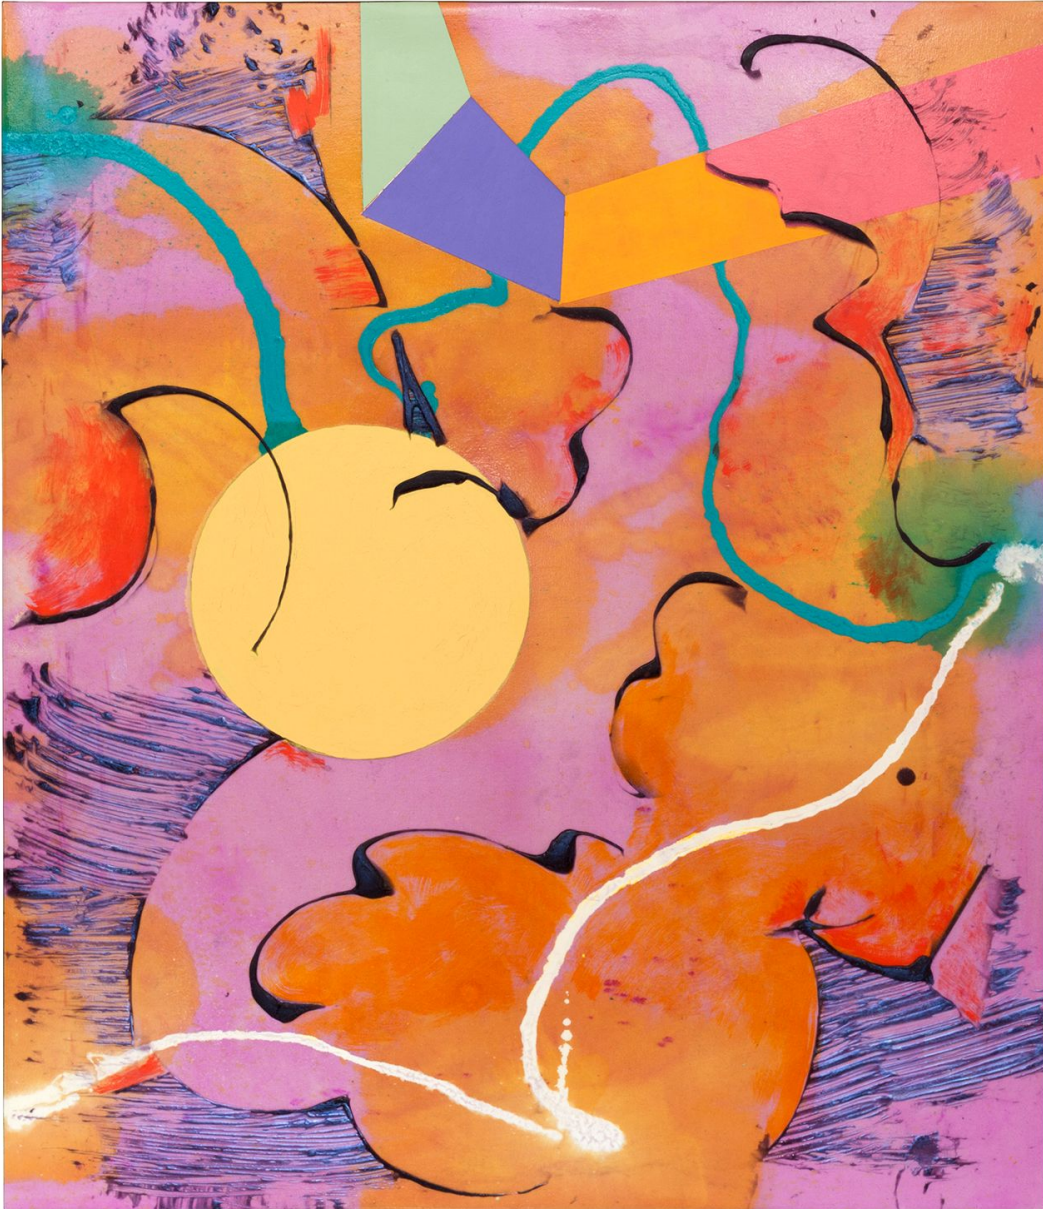

BERRY ■ CAMPBELL

Walter Darby Bannard, *Recamier (16-10A)* | SOLD, 2016
Acrylic on canvas, 56 1/2 x 48 in. (143.5 x 121.9 cm)
BAN-00157