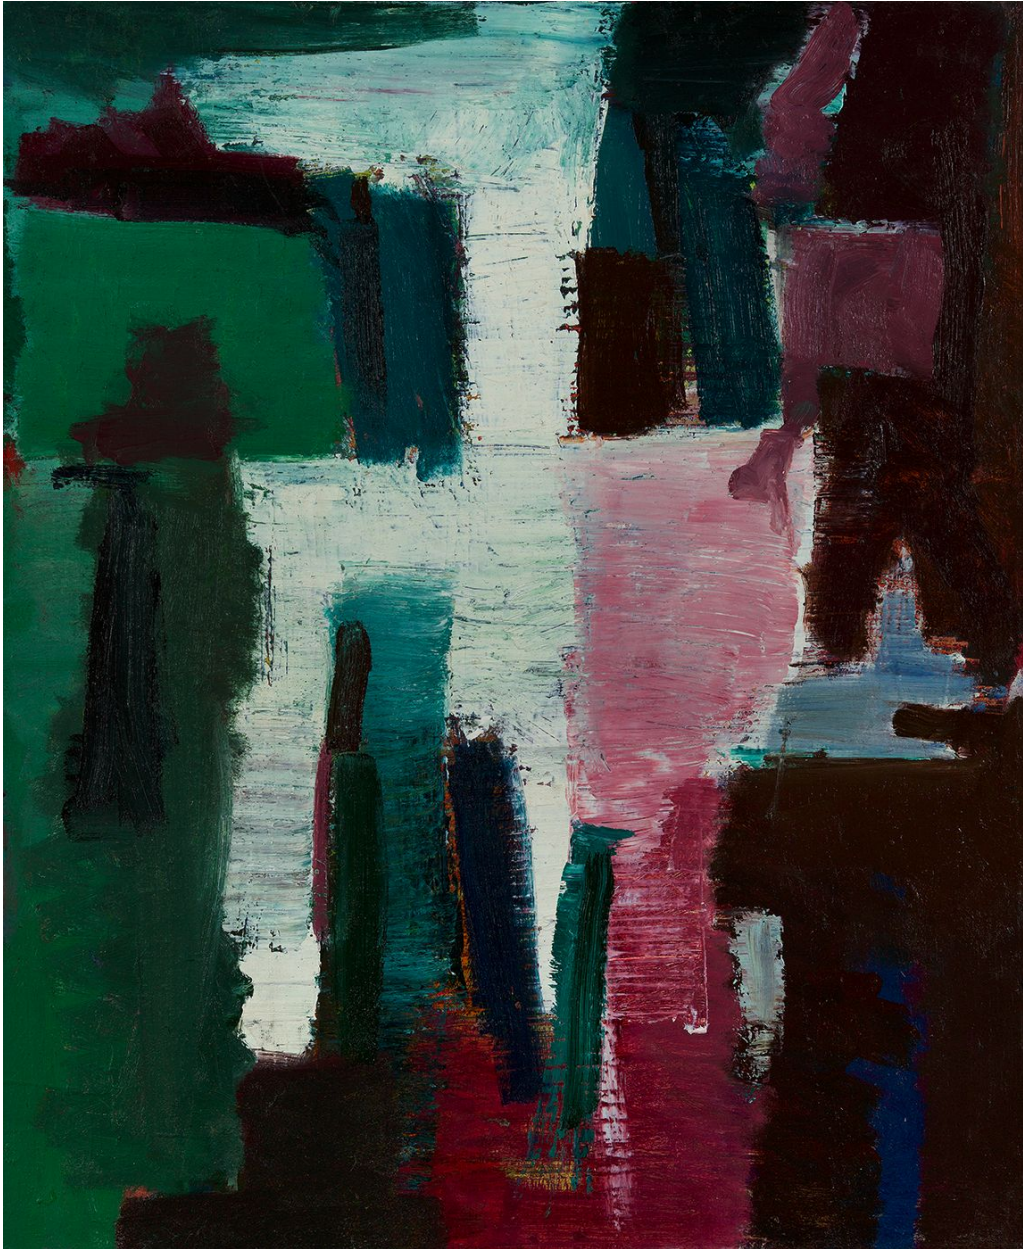

BERRY ■ CAMPBELL

Stephen Pace, *Untitled | SOLD*, 1950
Oil on canvas, 32 x 26 in. (81.3 x 66 cm)
PAC-00173