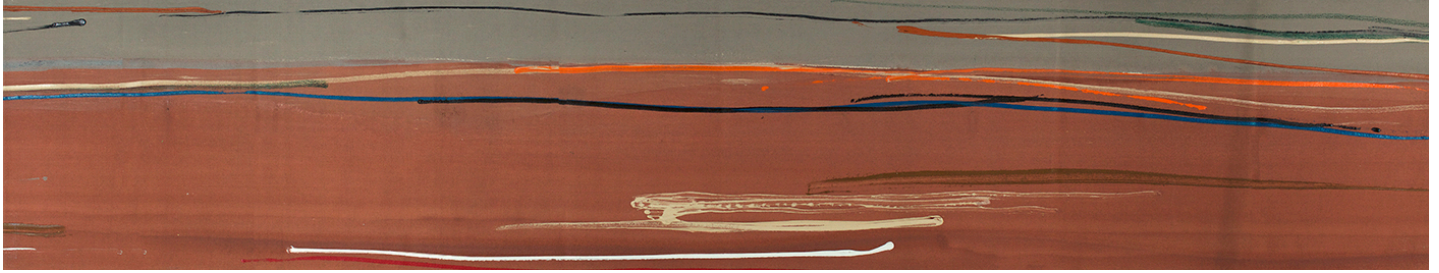

BERRY ■ CAMPBELL

Larry Zox, *Untitled*, c. 1985
Acrylic on canvas, 24 x 127 in. (61 x 322.6 cm)
ZOX-00046