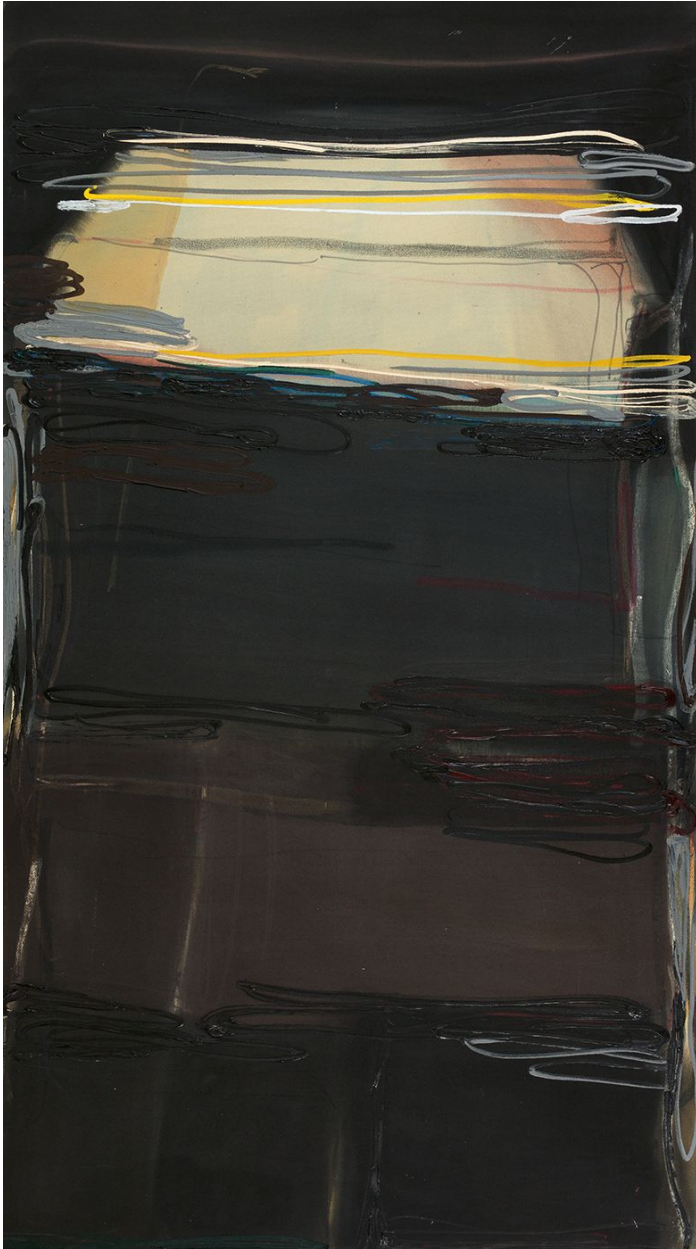

# BERRY ■ CAMPBELL

Larry Zox, *Untitled*, 1992  
Acrylic on canvas, 93 x 52 in. (236.2 x 132.1  
cm)  
ZOX-00070