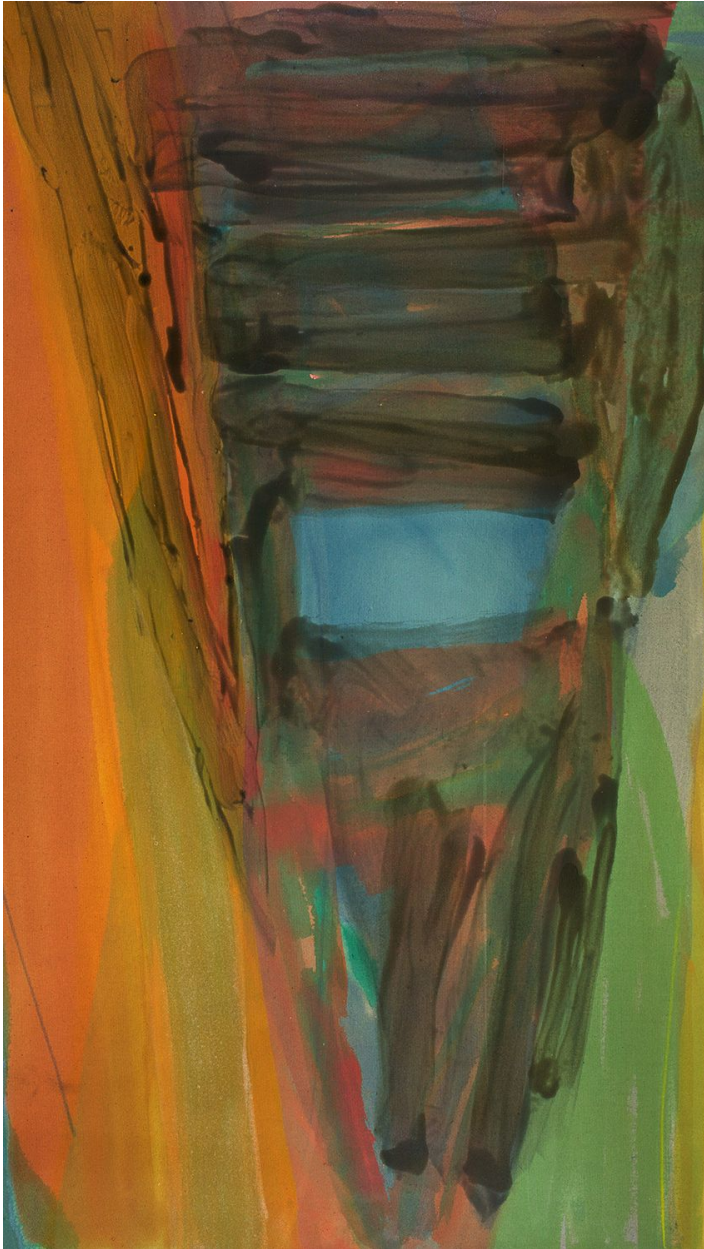

BERRY ■ CAMPBELL

Larry Zox, *Untitled*, c. 1979
Acrylic on canvas, 72 x 40 in. (182.9 x 101.6
cm)
ZOX-00042