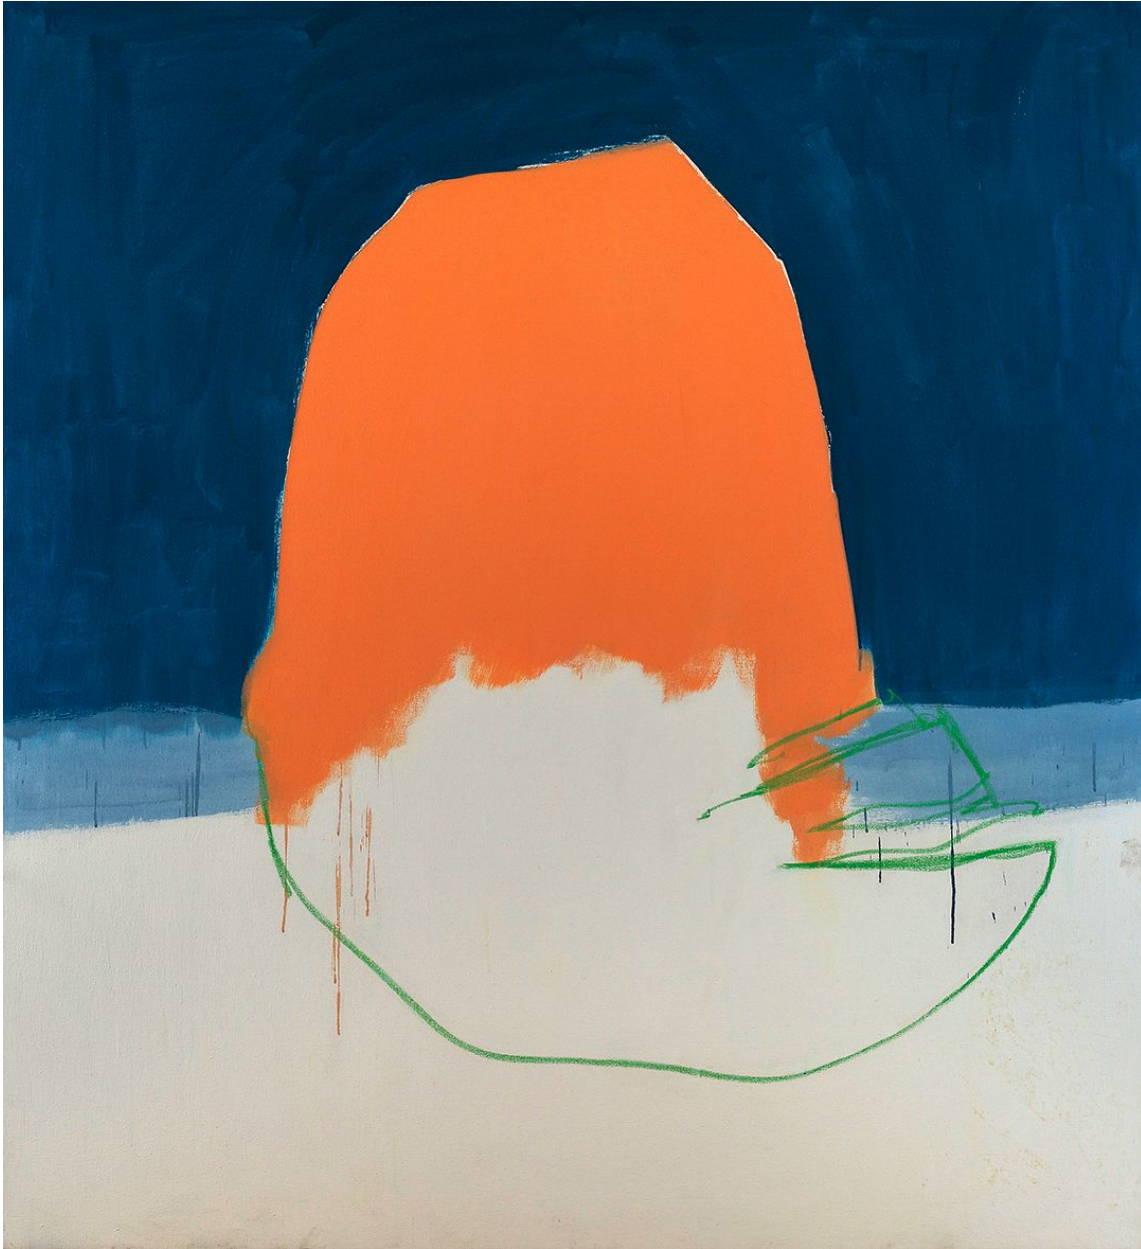

BERRY ■ CAMPBELL

Ann Purcell, *Lagniappe #1*, 1977
Mixed media on canvas, 72 x 66 in. (182.9 x 167.6 cm)
PUR-00017