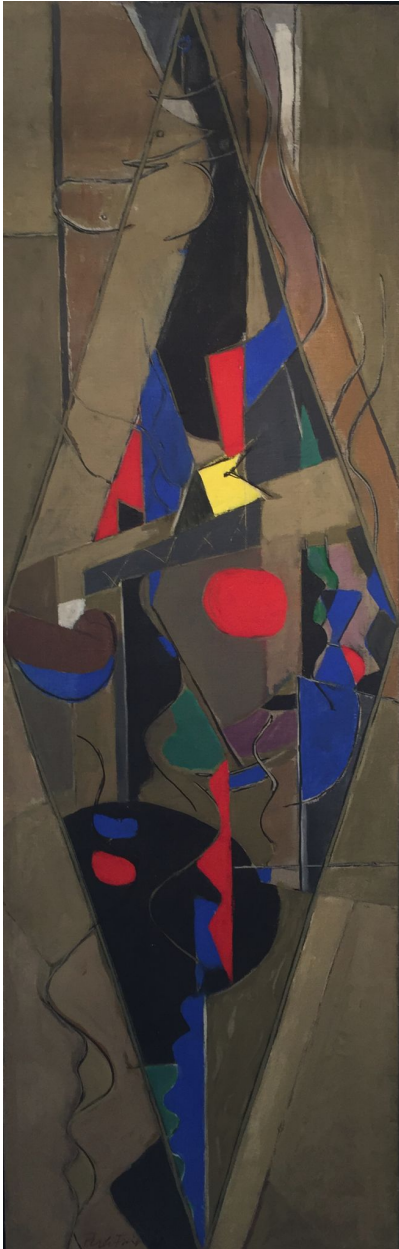

BERRY ■ CAMPBELL

Perle Fine, *Spinning Figure* | SOLD, 1949
Oil on canvas, 42 x 14 in. (106.7 x 35.6 cm)
FIN-00036