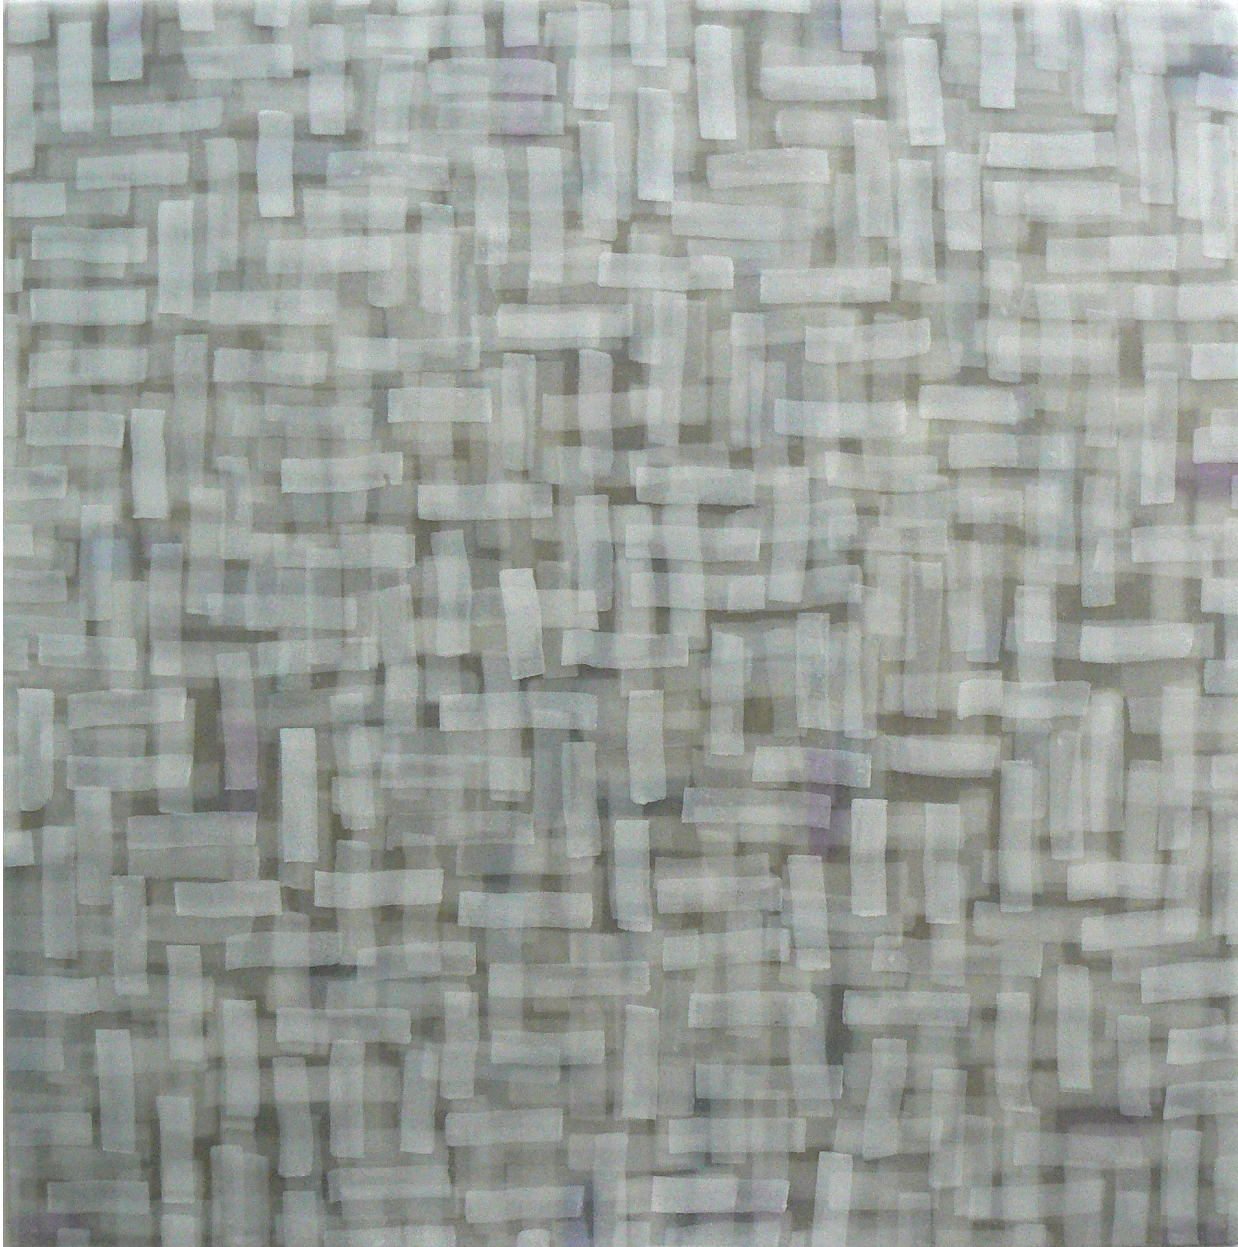

BERRY ■ CAMPBELL

Mike Solomon, *Purple Rain* | SOLD, 2016
Watercolor and gouache on papers infused with resin, 36 x 36 in. (91.4 x 91.4 cm)
MSOL-00039