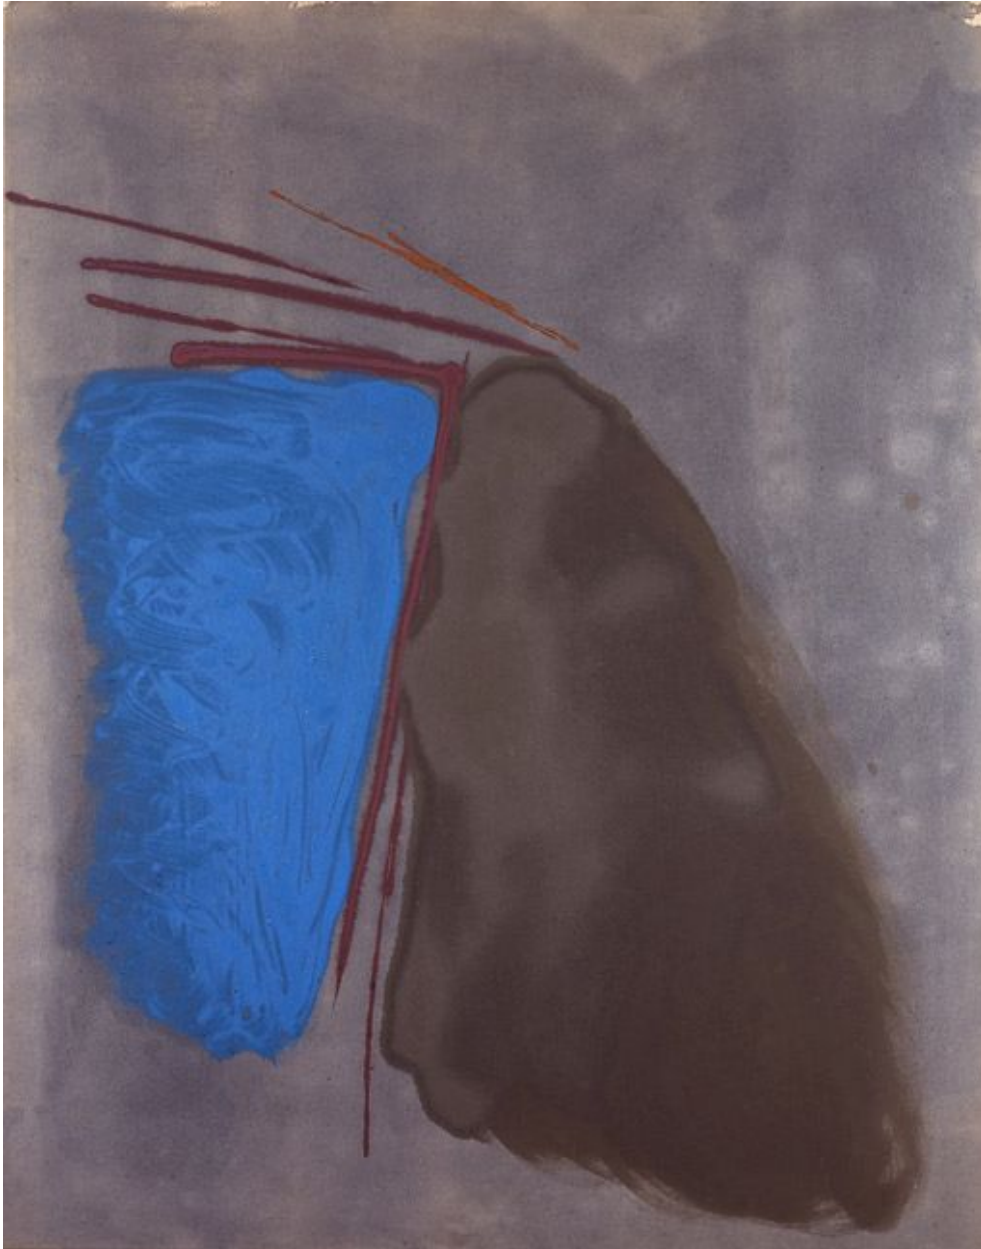

BERRY ■ CAMPBELL

Dan Christensen, *Shona*, 1980
Acrylic on canvas, 69 1/4 x 55 in. (175.9 x 139.7 cm)
CHR-00208