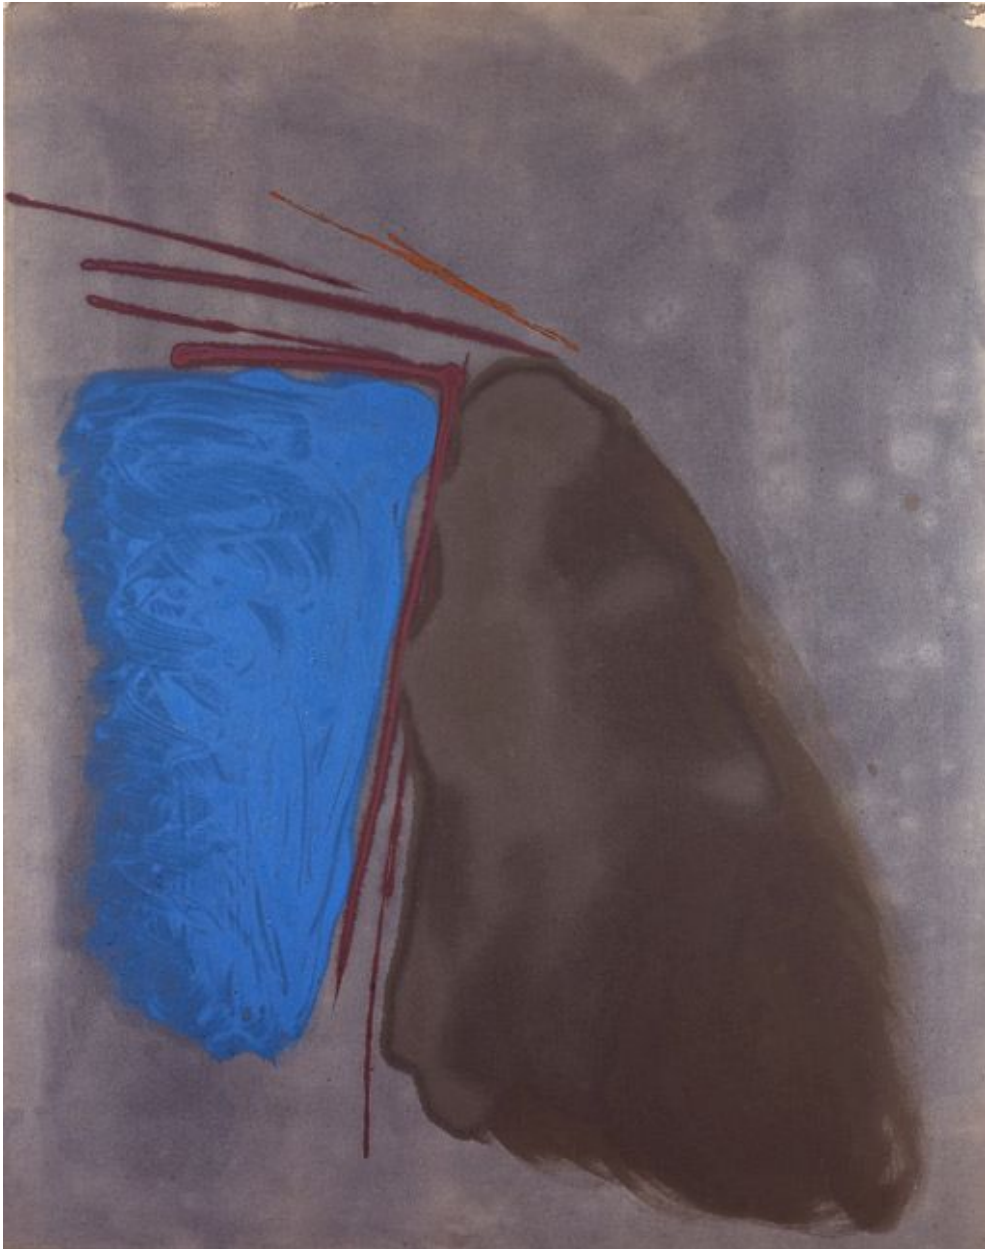

BERRY ■ CAMPBELL

Dan Christensen, *Shona* | *SOLD*, 1980
Acrylic on canvas, 69 1/4 x 55 in. (175.9 x 139.7 cm)
CHR-00208