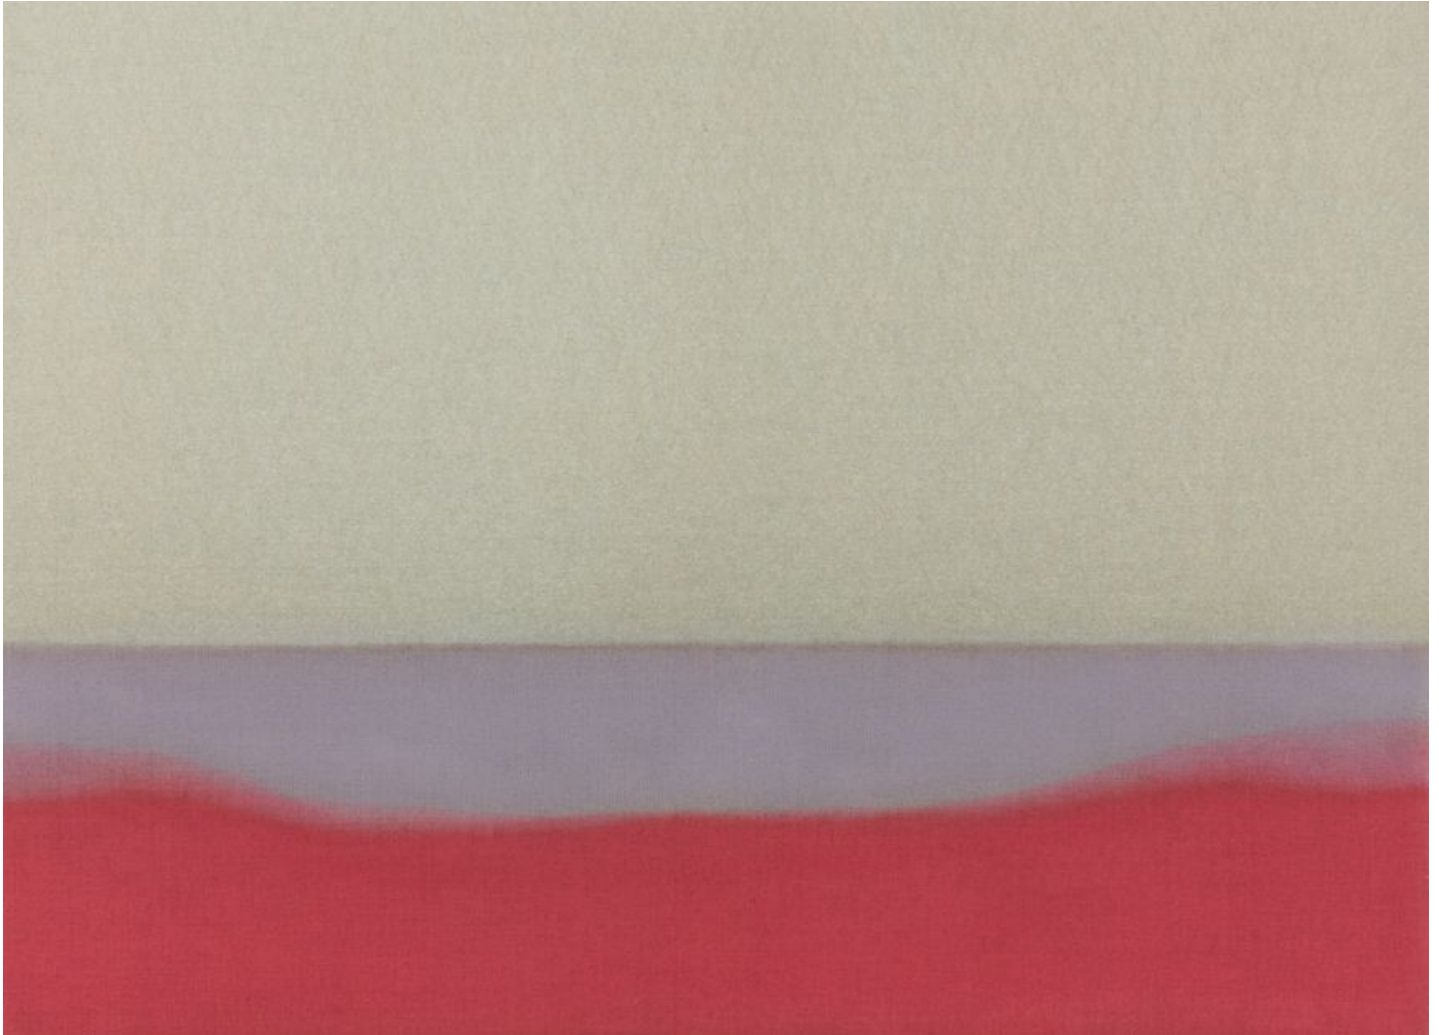

# BERRY ■ CAMPBELL

Susan Vecsey, *Untitled (Lavender/Rose)* | SOLD, 2015  
Oil on linen, 38 x 52 in. (96.5 x 132.1 cm)  
VEC-00086