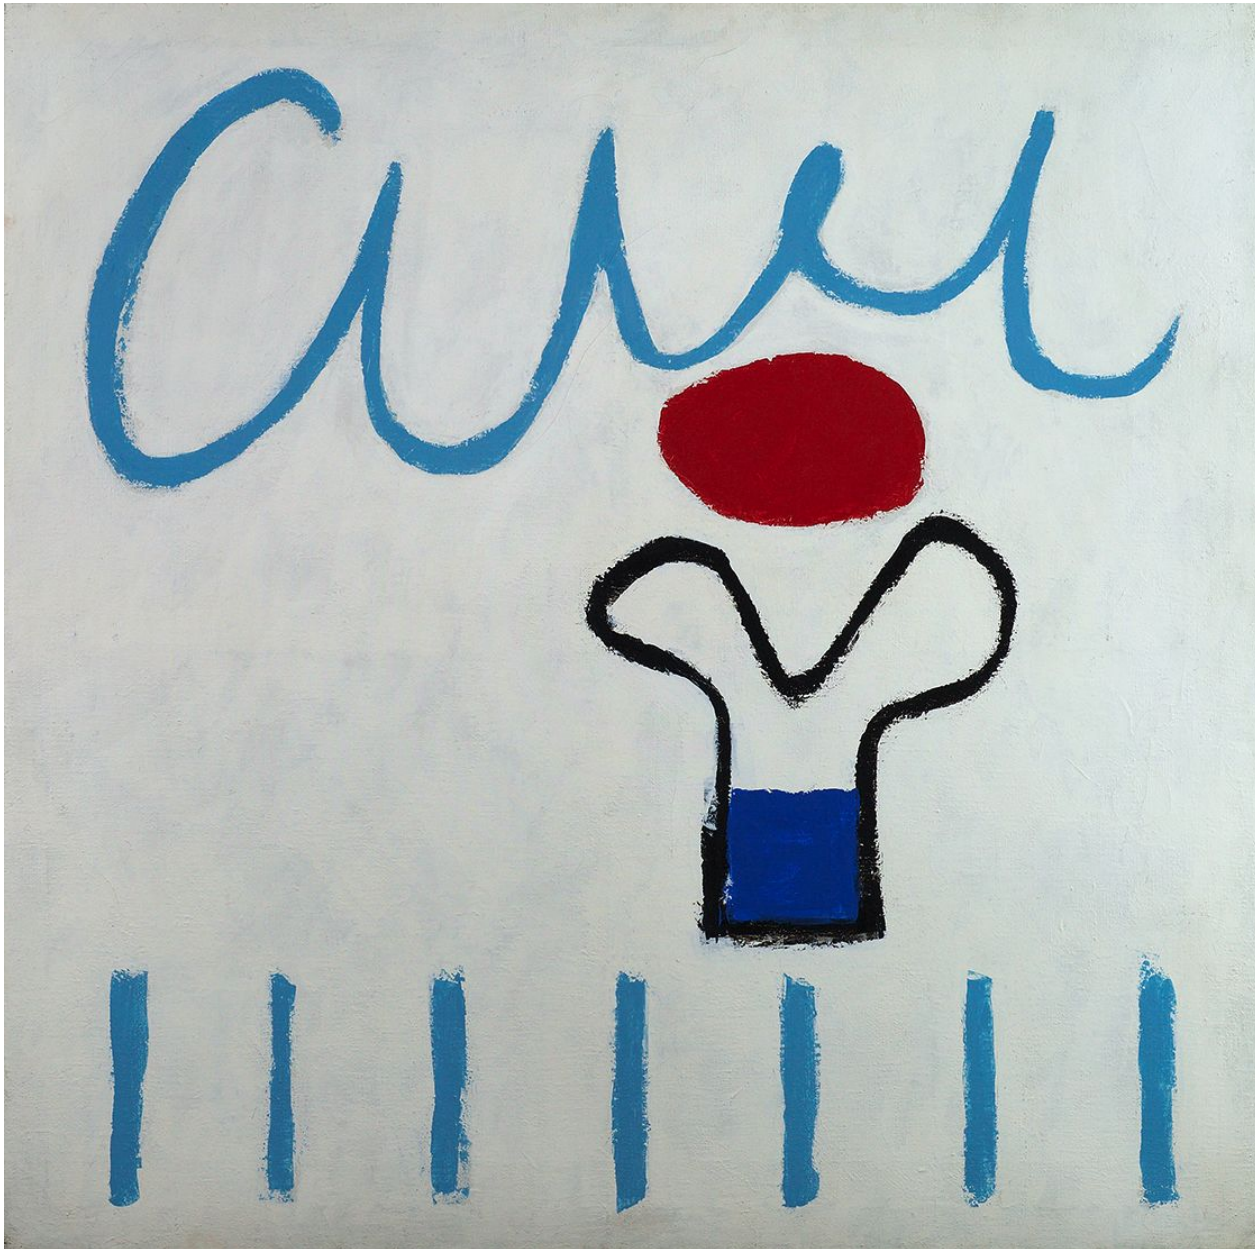

BERRY ■ CAMPBELL

Raymond Hendler, *Romance (No. 14)* | SOLD, 1963
Magna on canvas, 46 x 46 in. (116.8 x 116.8 cm)
HEN-00062