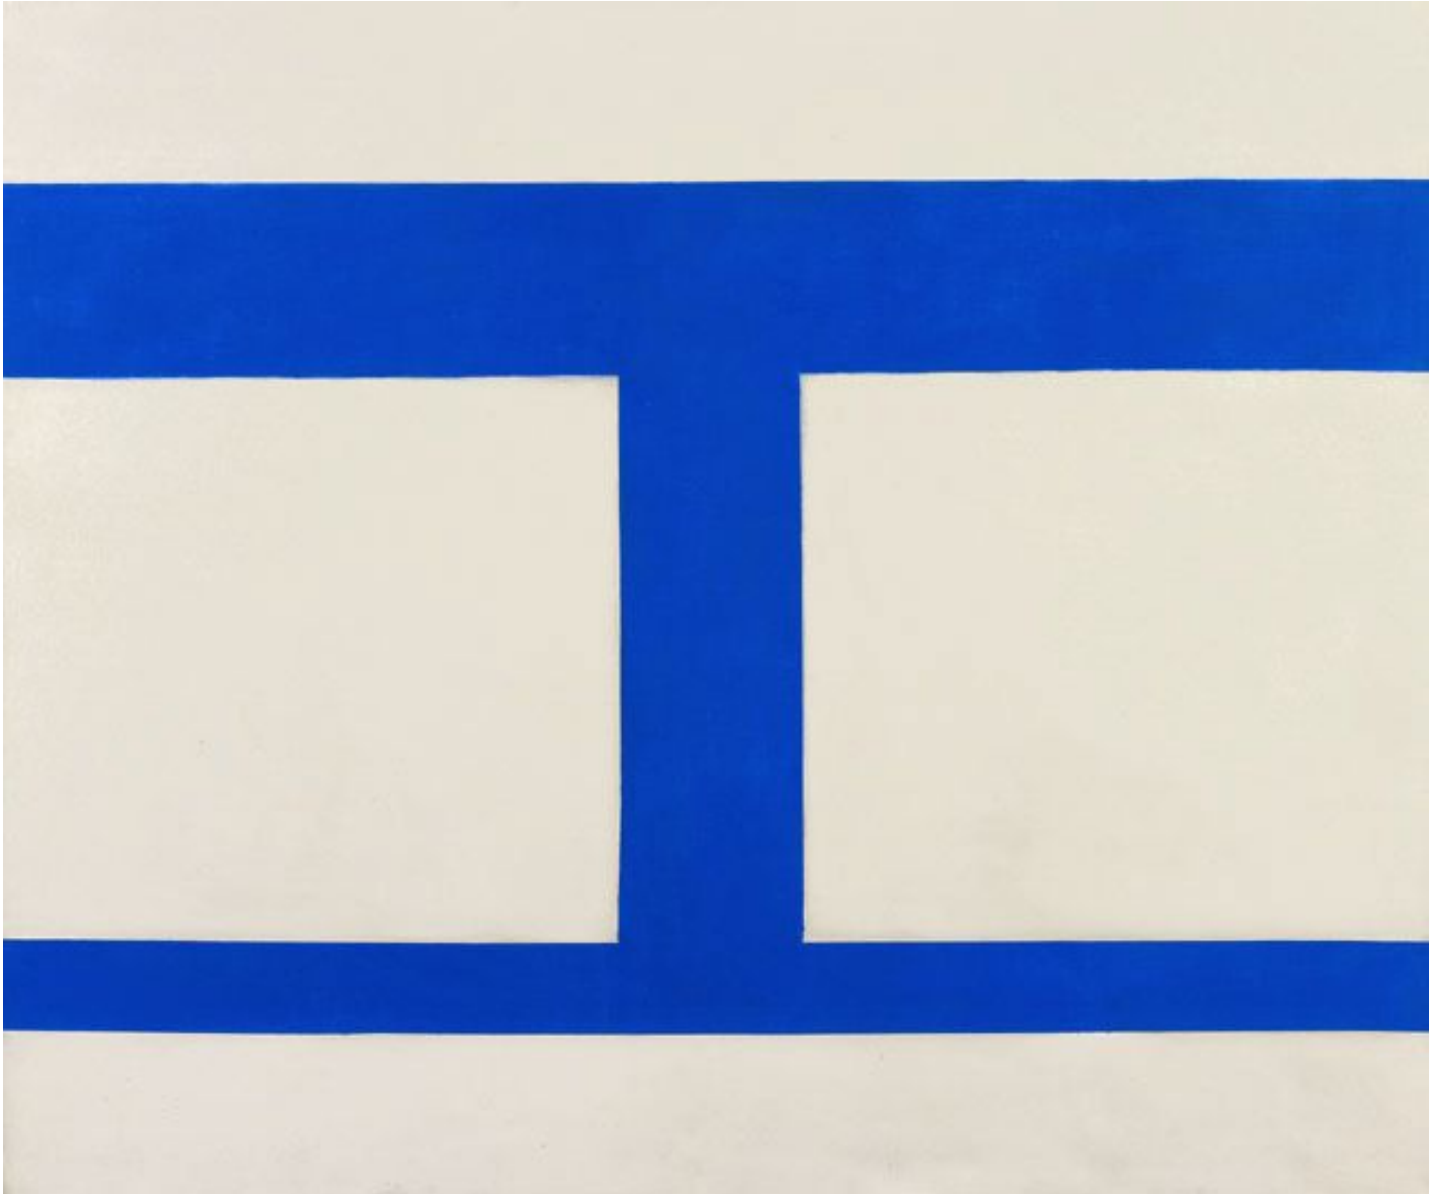

BERRY ■ CAMPBELL

Perle Fine, *Cool Series No.44, Double Square*, c. 1961-1963
Oil on canvas, 50 x 60 in. (127 x 152.4 cm)
FIN-00016