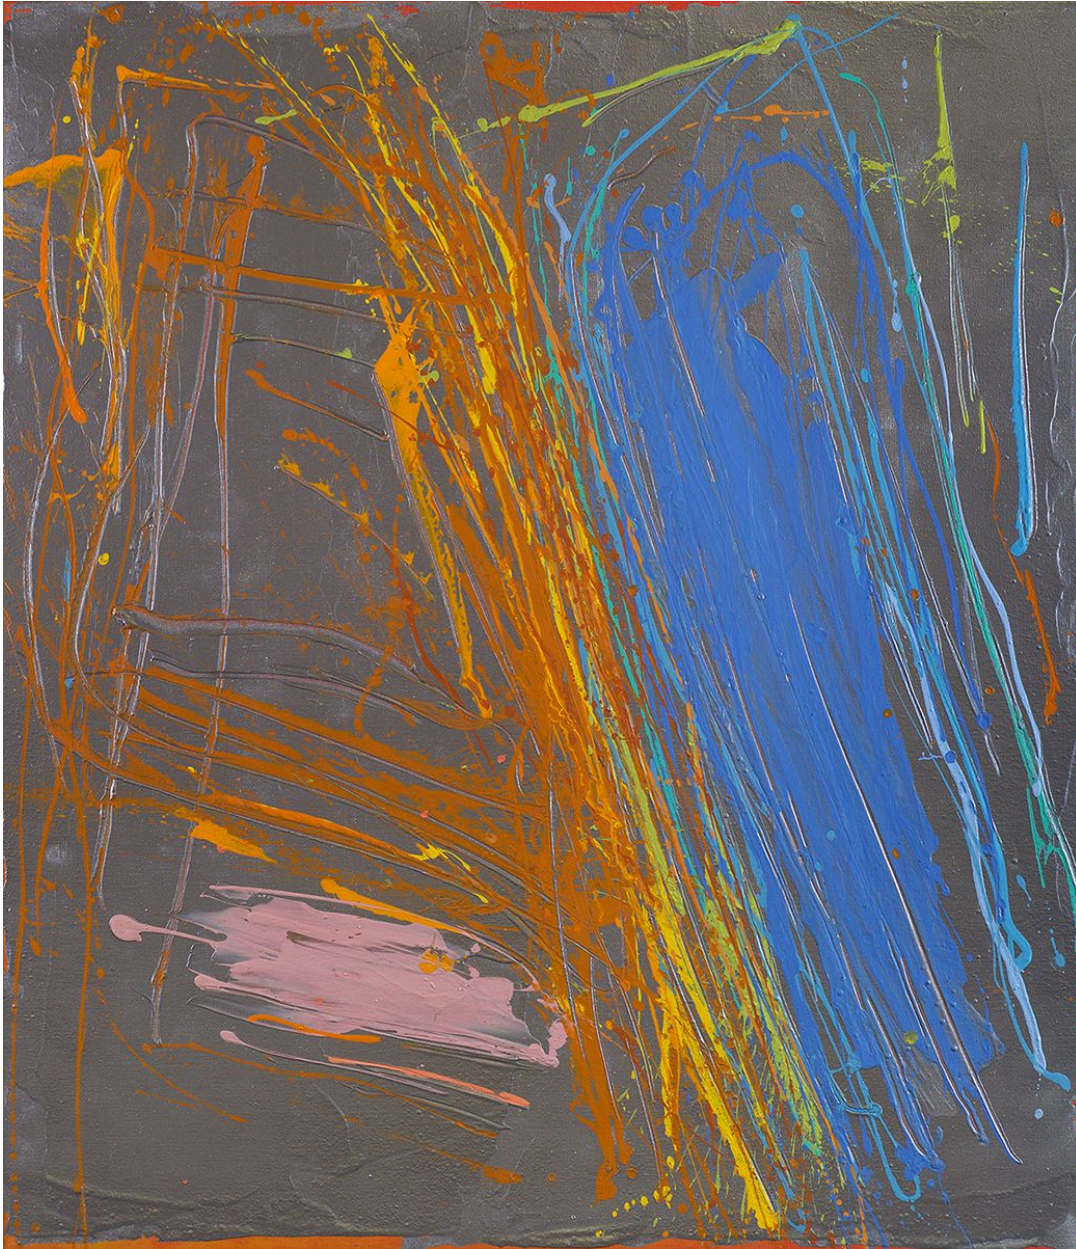

BERRY ■ CAMPBELL

Dan Christensen, *Bajo Sexto*, 1984
Acrylic on canvas, 65 x 56 1/2 in. (165.1 x 143.5 cm)
CHR-00139