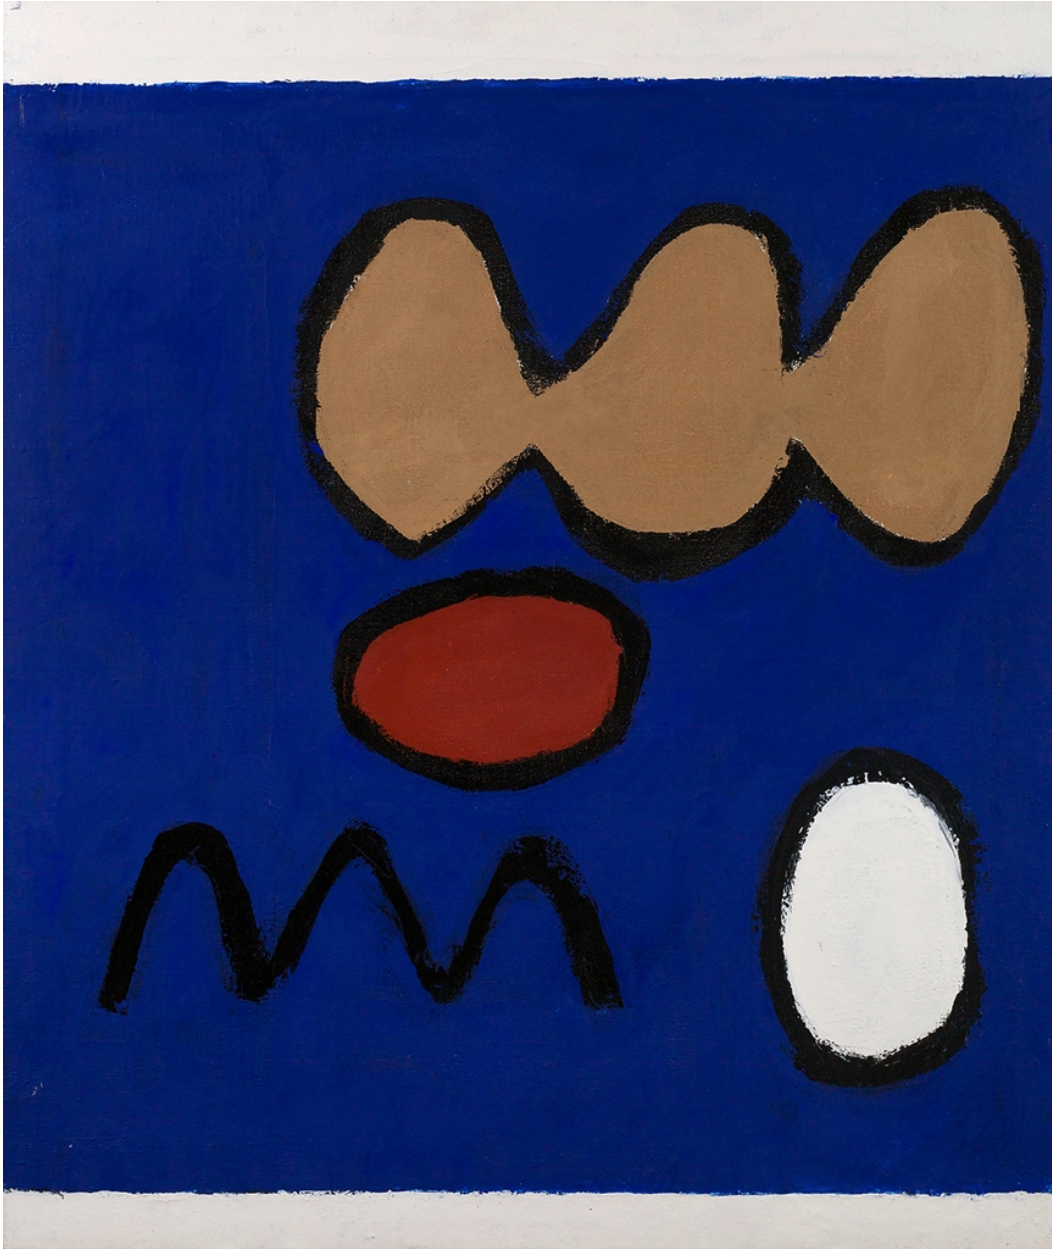

# BERRY ■ CAMPBELL

Raymond Hendler, *Sir Grumpy the Starry Night (No. 9)* | SOLD, 1963  
Magna on canvas, 33 x 27 in. (83.8 x 68.6 cm)  
HEN-00005