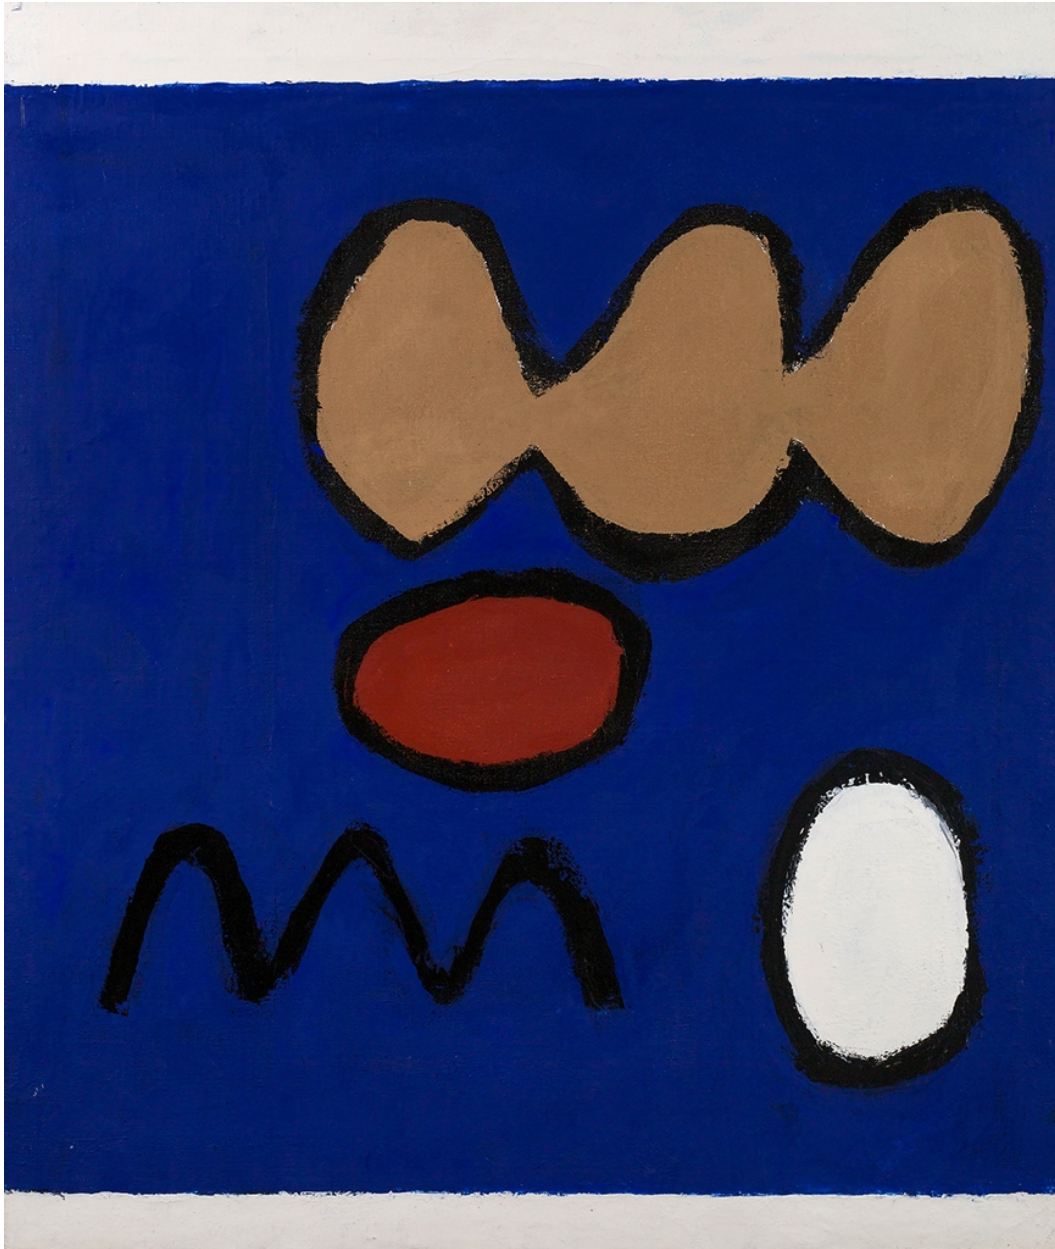

# BERRY ■ CAMPBELL

Raymond Hendler, *Sir Grumpy the Starry Night (No. 9)* | SOLD, 1963  
Magna on canvas, 33 x 27 in. (83.8 x 68.6 cm)  
HEN-00005