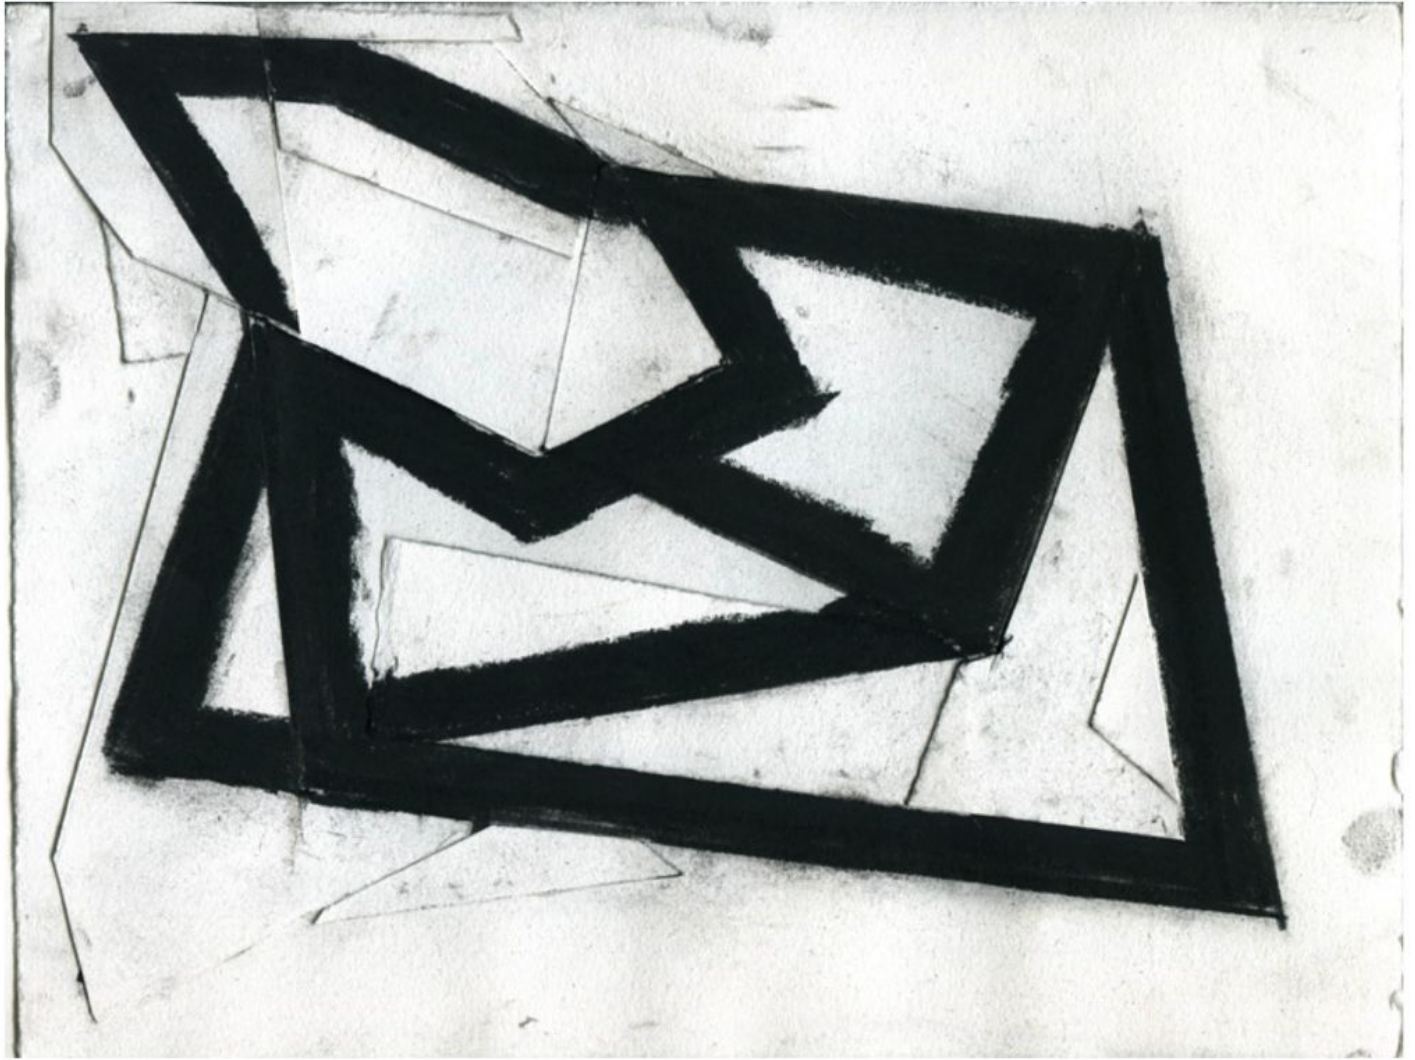

BERRY ■ CAMPBELL

Ken Greenleaf, *Blackwork #9* | SOLD, 2011

Charcoal and collage on paper, 8 1/2 x 11 in. (21.6 x 27.9 cm)

GRE-00010