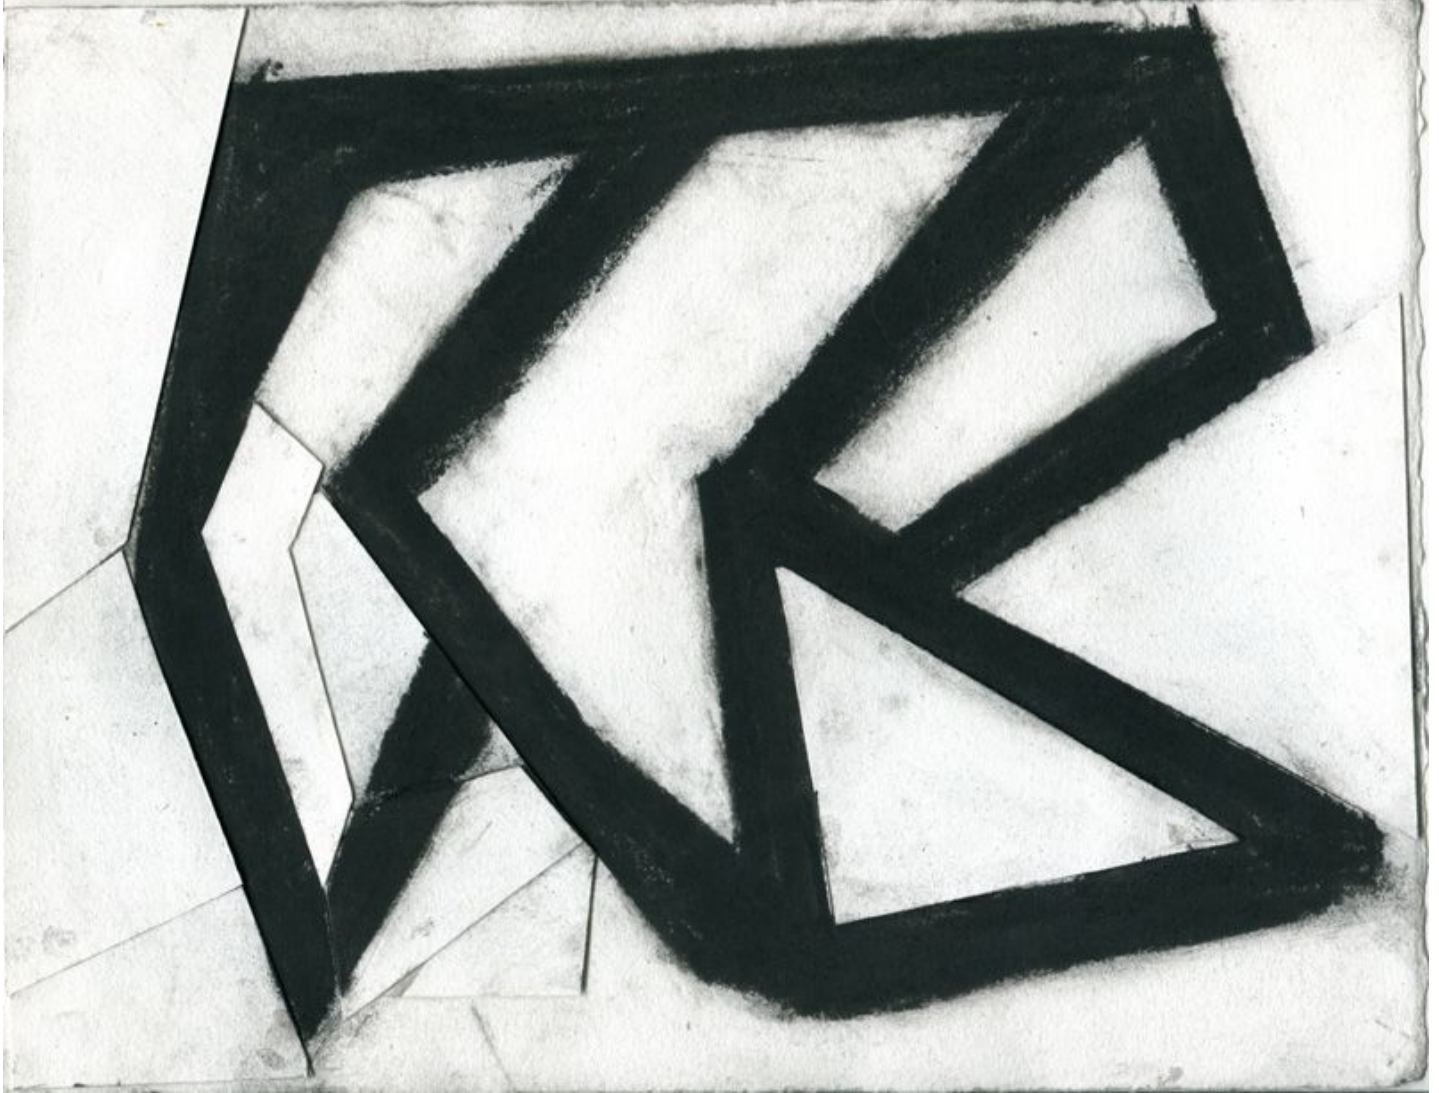

BERRY ■ CAMPBELL

Ken Greenleaf, *Blackwork #7* | SOLD, 2011
Charcoal and collage on paper, 8 1/2 x 11 in. (21.6 x 27.9 cm)
GRE-00009