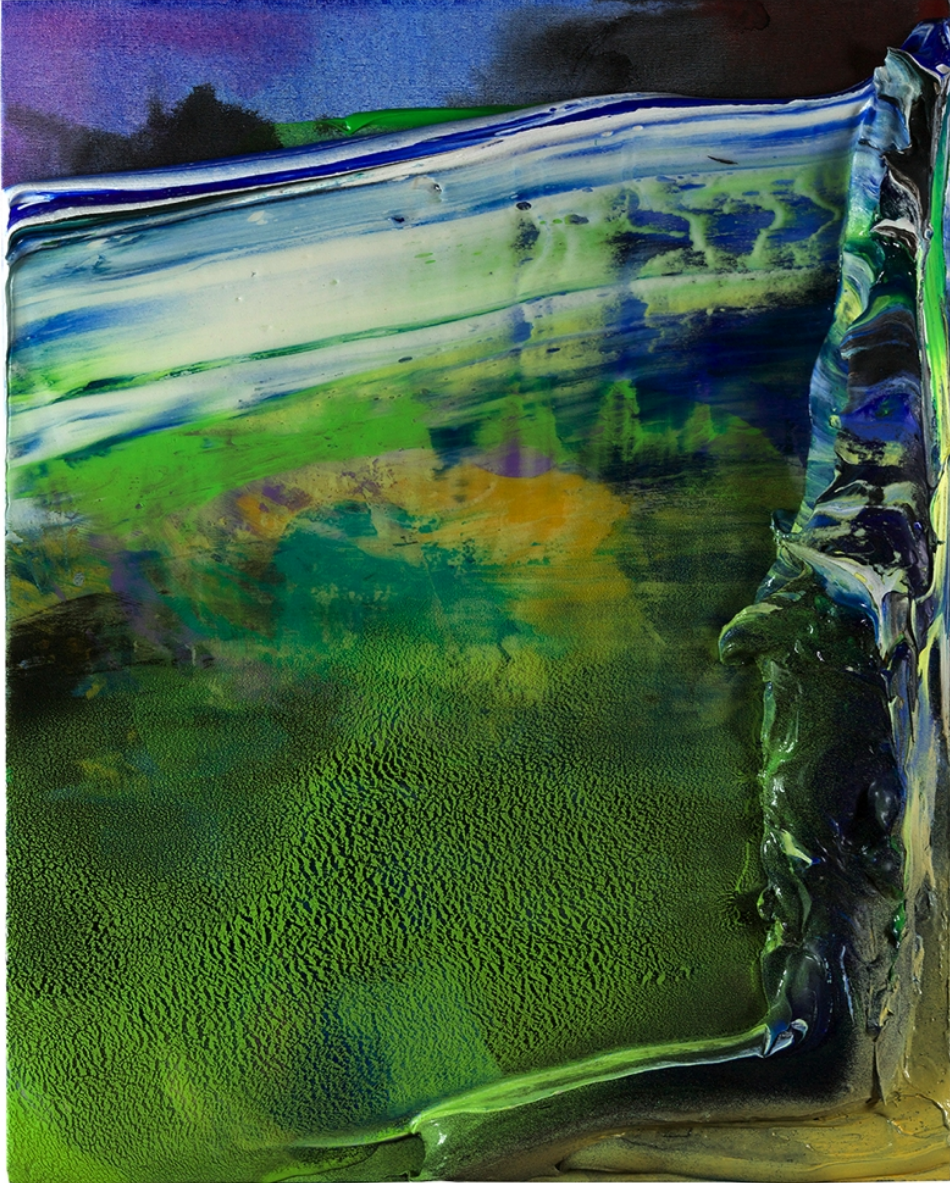

BERRY ■ CAMPBELL

James Walsh, *Greenscape*, 2014
Acrylic on canvas, 30 x 24 in. (76.2 x 61 cm)
WAL-00015