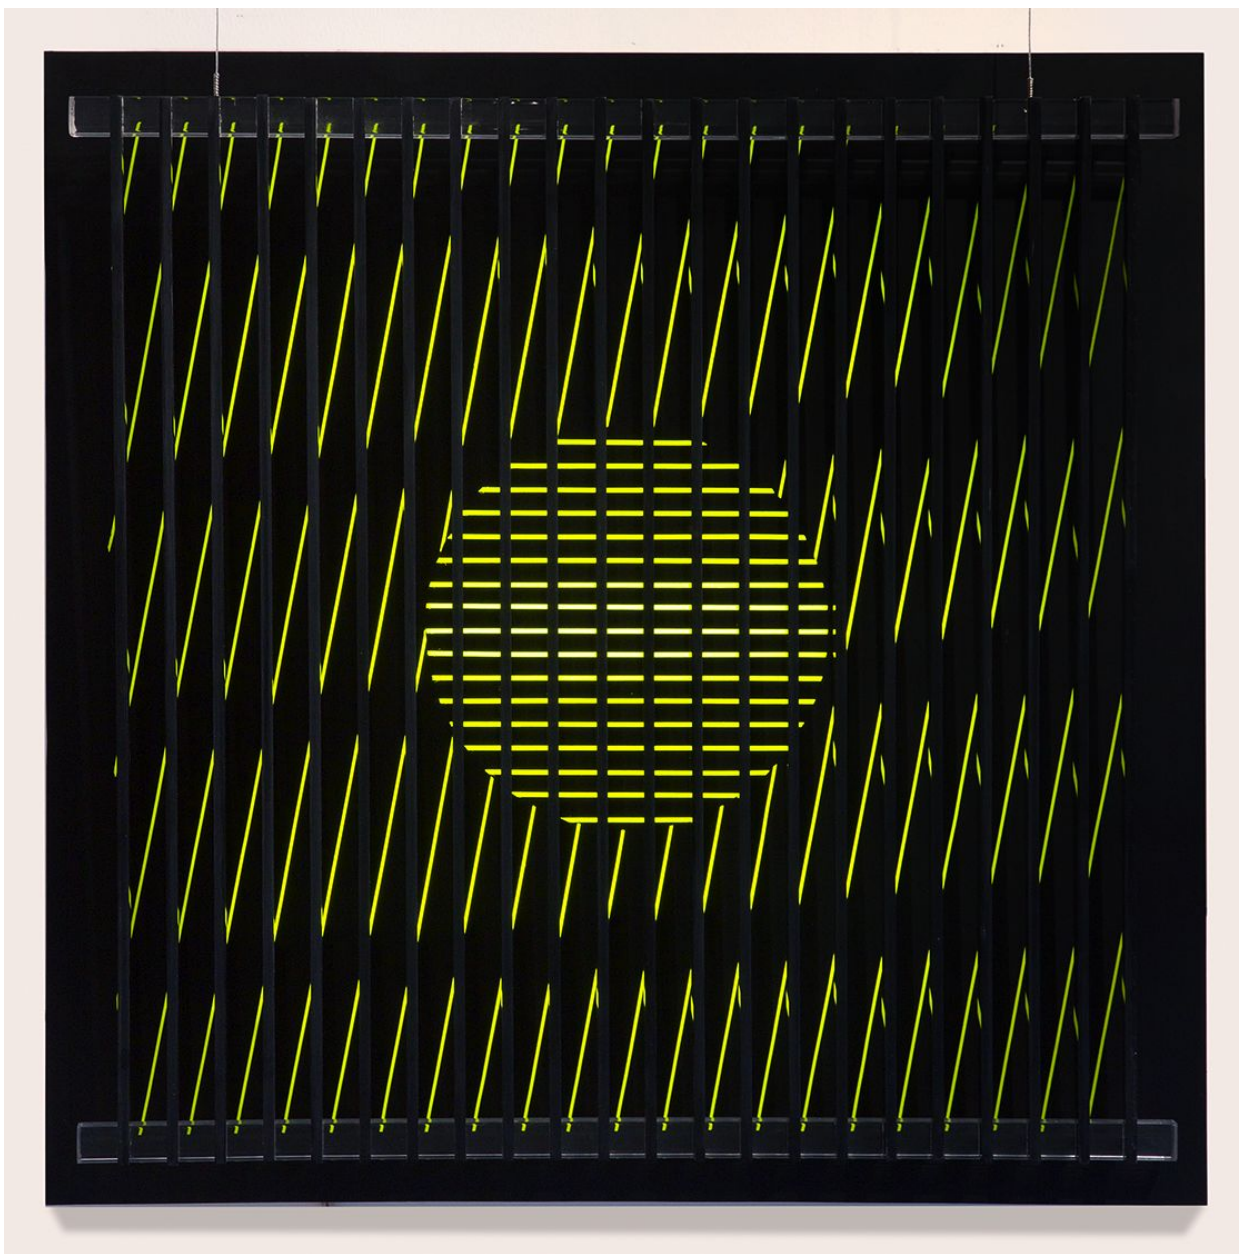

BERRY ■ CAMPBELL

John Goodyear, *The Light Source* | SOLD, 1963
Acrylic on plastic with aluminum light box, 24 x 24 x 6 in. (61 x 61 x 15.2 cm)
GOO-00042