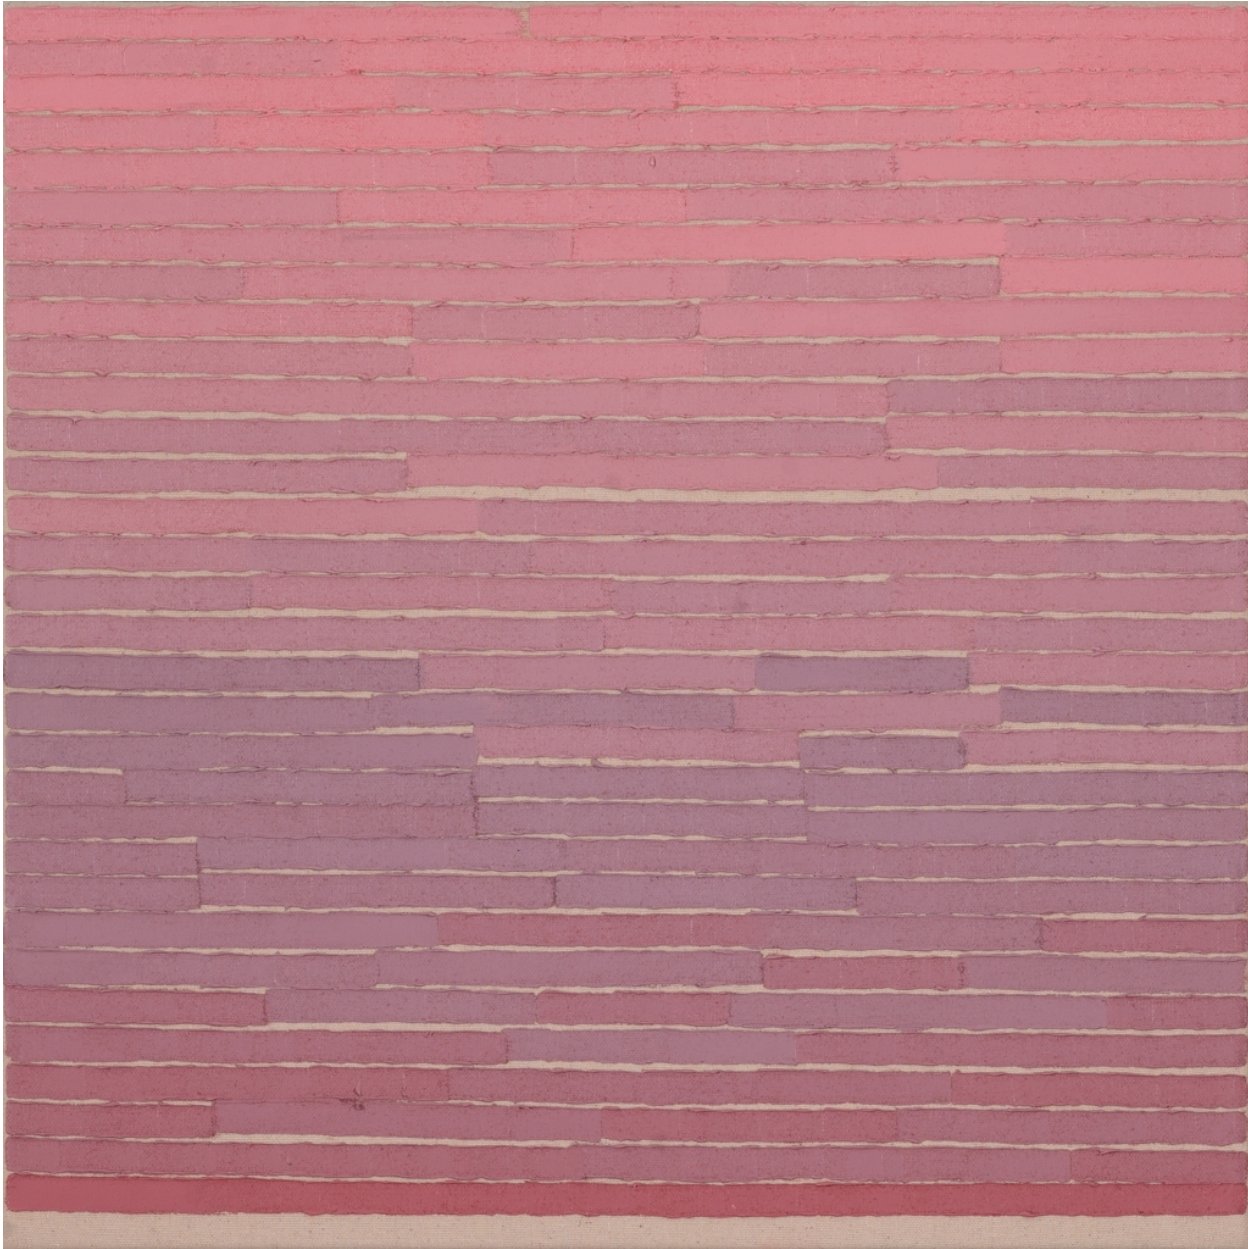

# BERRY ■ CAMPBELL

Eric Dever, *NSIBTW 33*, 2014  
Oil on canvas, 20 x 20 in. (50.8 x 50.8 cm)  
DEV-00012