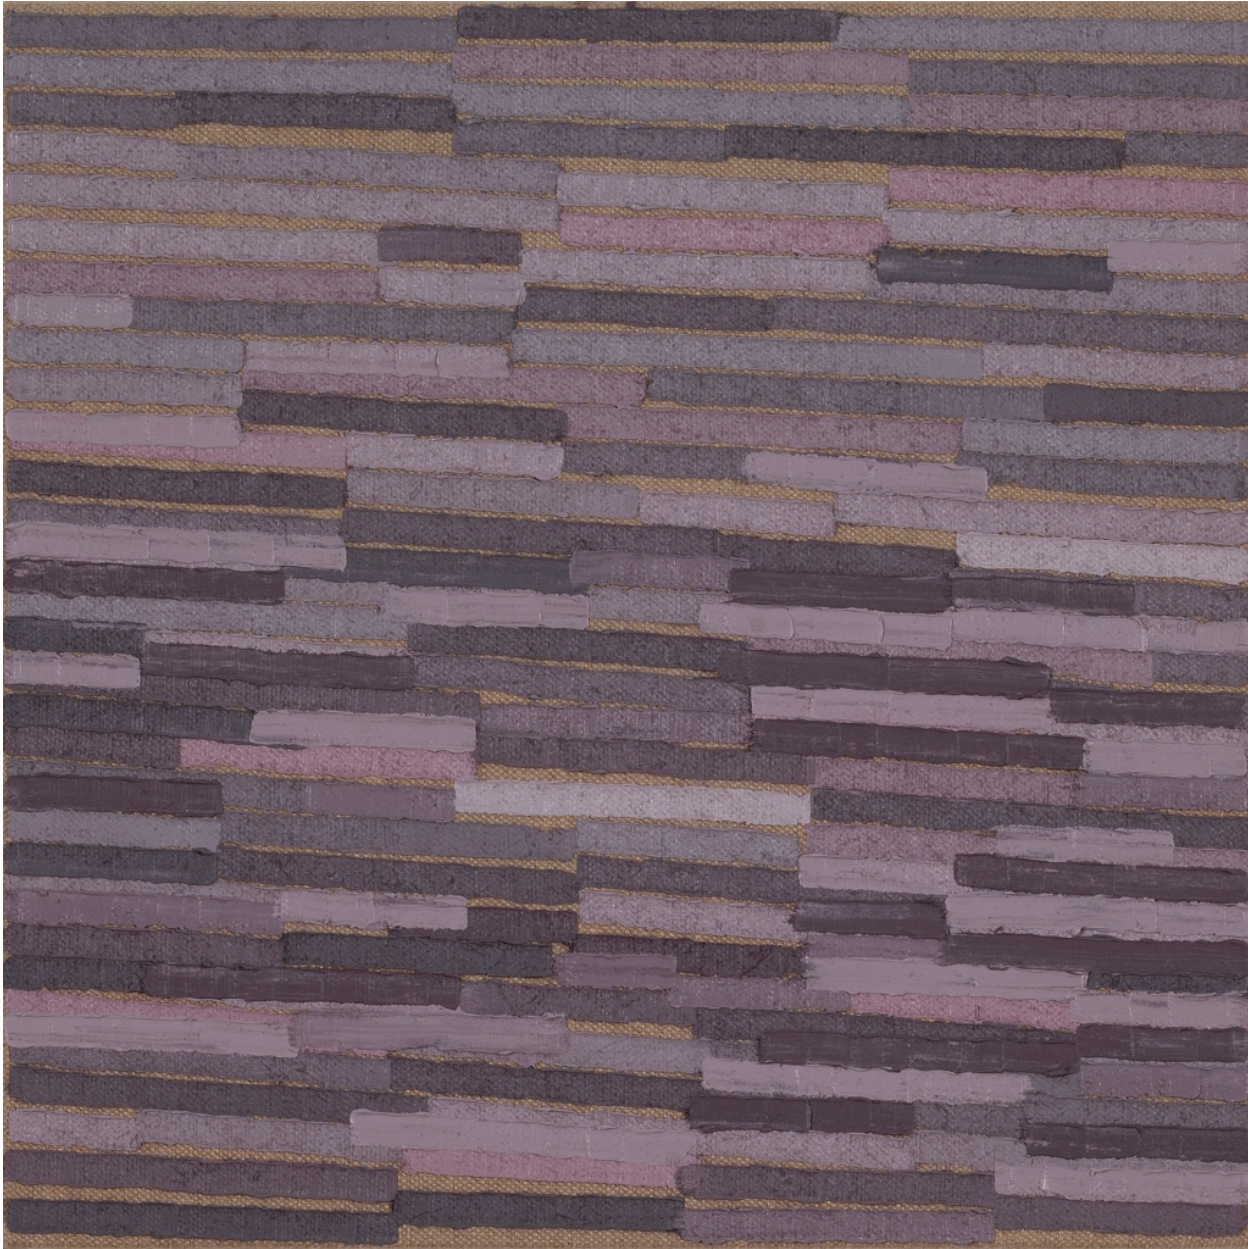

# BERRY ■ CAMPBELL

Eric Dever, *NSIBTW 30*, 2014  
Oil on linen, 20 x 20 in. (50.8 x 50.8 cm)  
DEV-00018