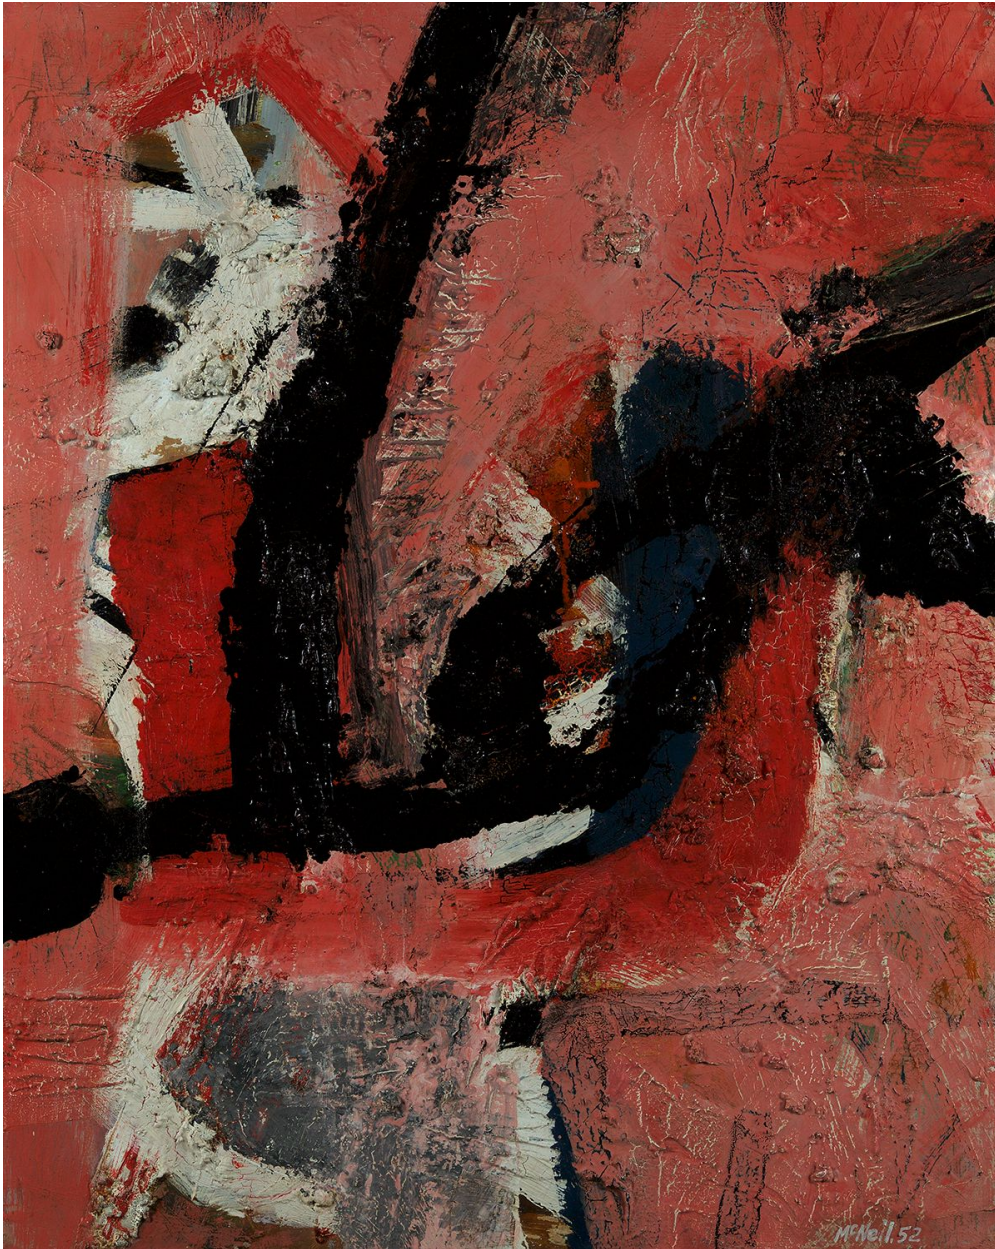

# BERRY ■ CAMPBELL

George McNeil, *Rose and Black Configuration* | SOLD  
Oil on board, 30 x 24 in. (76.2 x 61 cm)  
MCN-00001