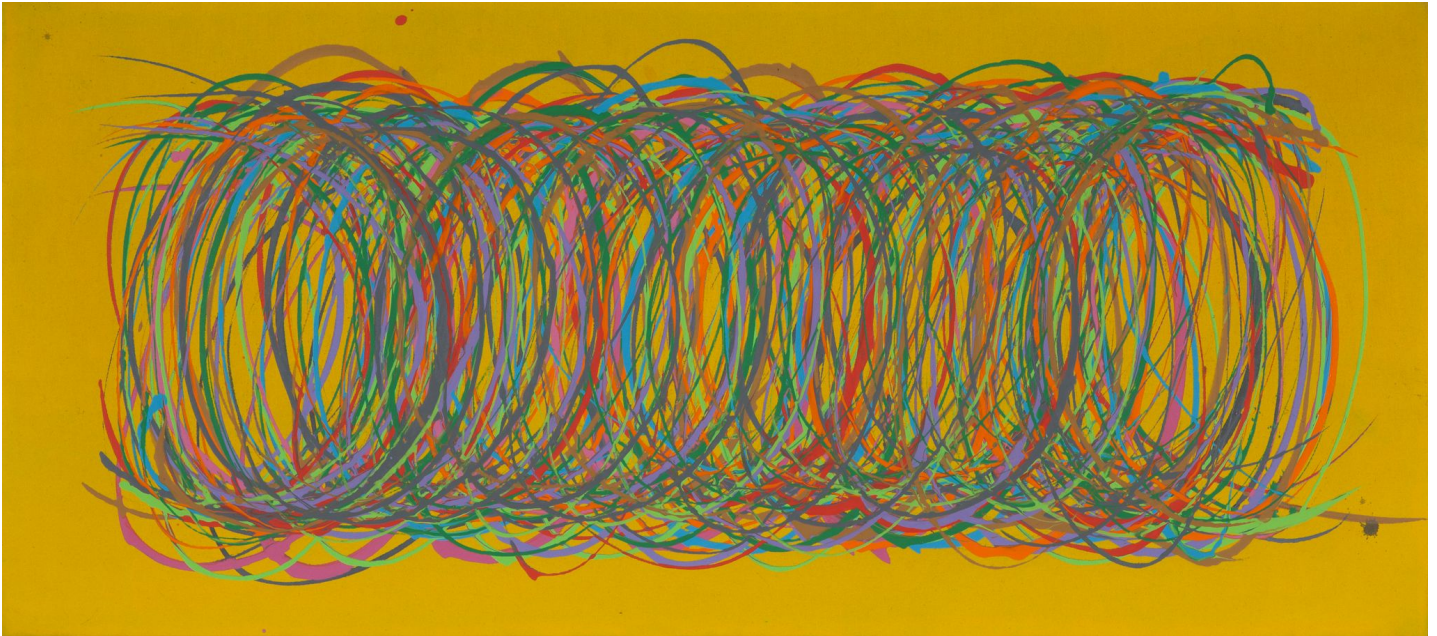

# BERRY ■ CAMPBELL

Dan Christensen, *Green Glow*, 2004  
Acrylic on canvas, 26 x 58 in. (66 x 147.3 cm)  
CHR-00180