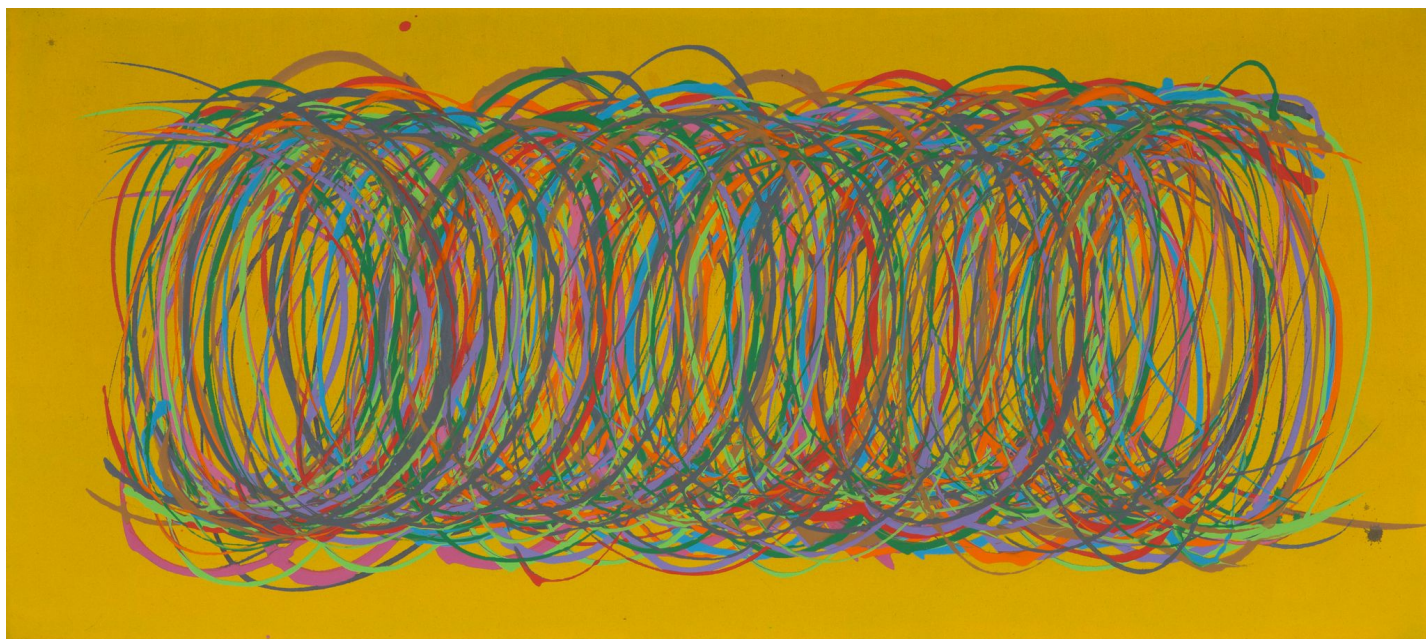

BERRY ■ CAMPBELL

Dan Christensen, *Green Glow*, 2004
Acrylic on canvas, 26 x 58 in. (66 x 147.3 cm)
CHR-00180