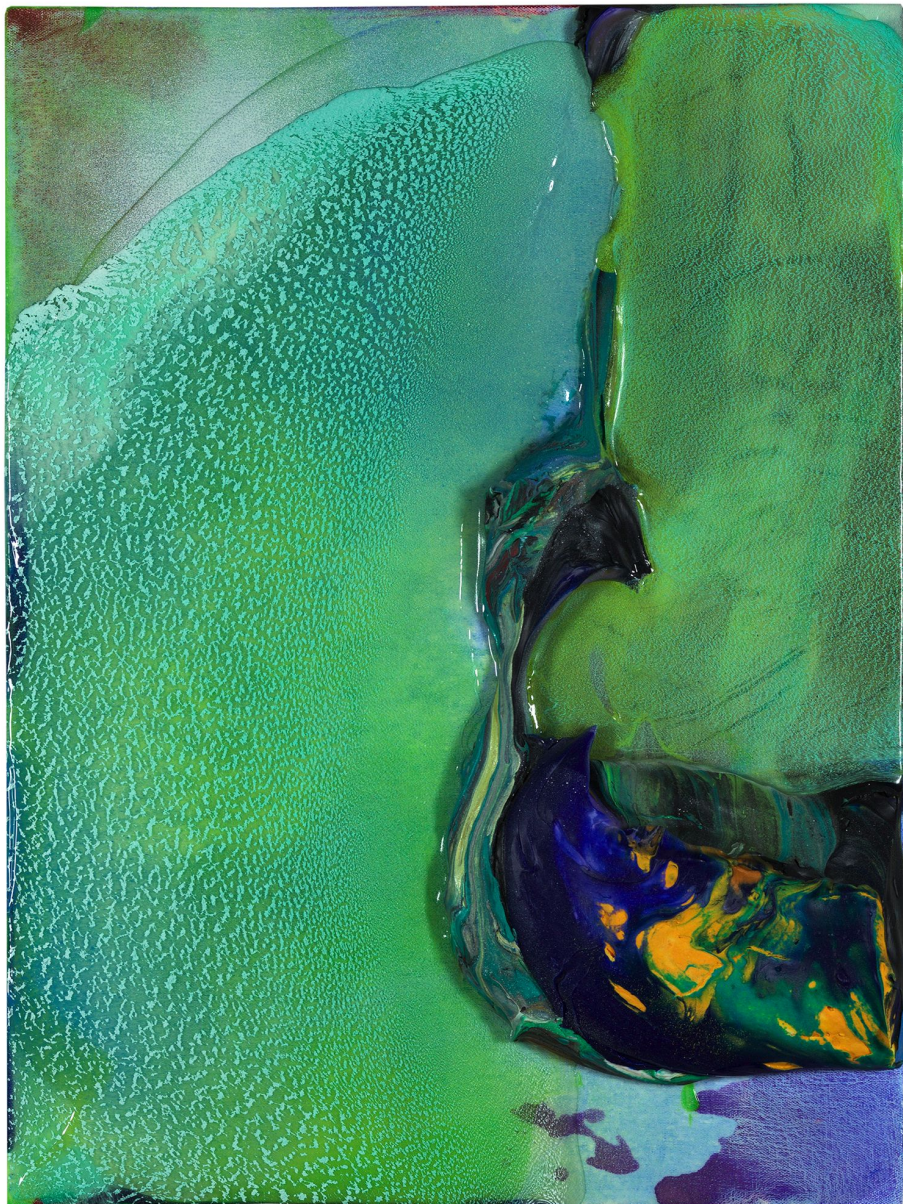

BERRY ■ CAMPBELL

James Walsh, *Green Space*, 2015
Acrylic on canvas, 24 x 18 in. (61 x 45.7 cm)
WAL-00025