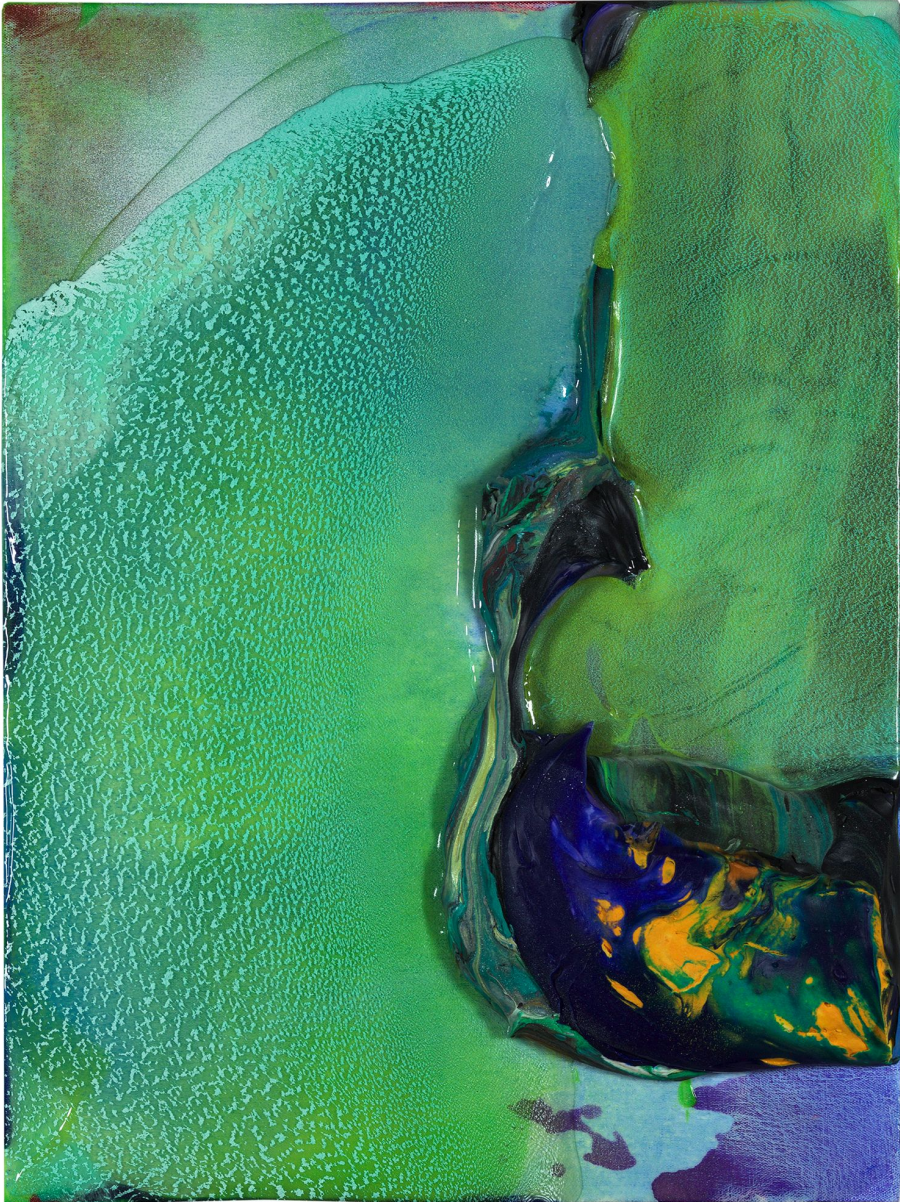

BERRY ■ CAMPBELL

James Walsh, *Green Space*, 2015
Acrylic on canvas, 24 x 18 in. (61 x 45.7 cm)
WAL-00025