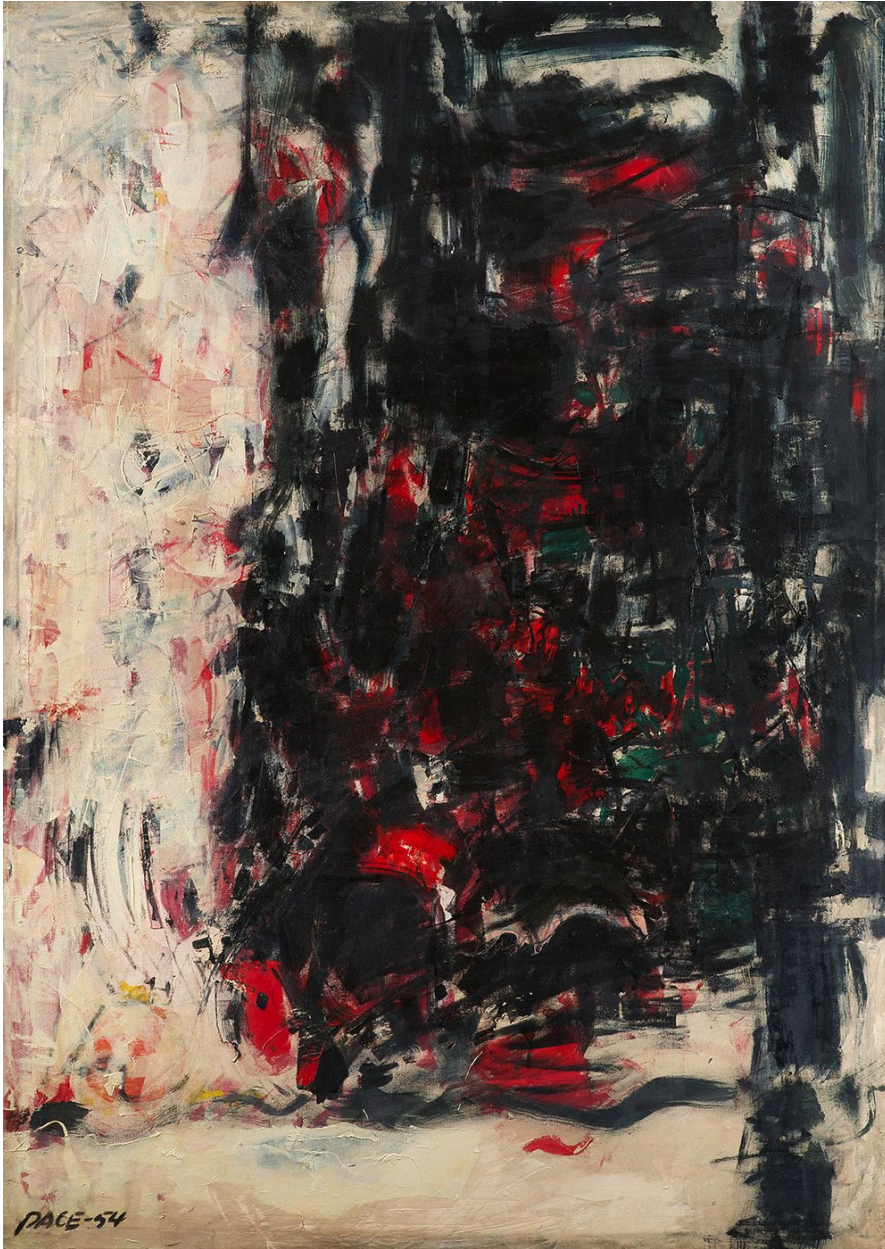

BERRY ■ CAMPBELL

Stephen Pace, *Untitled (54-52)* | SOLD, 1954
Oil on canvas, 56 x 40 in. (142.2 x 101.6 cm)
PAC-00047