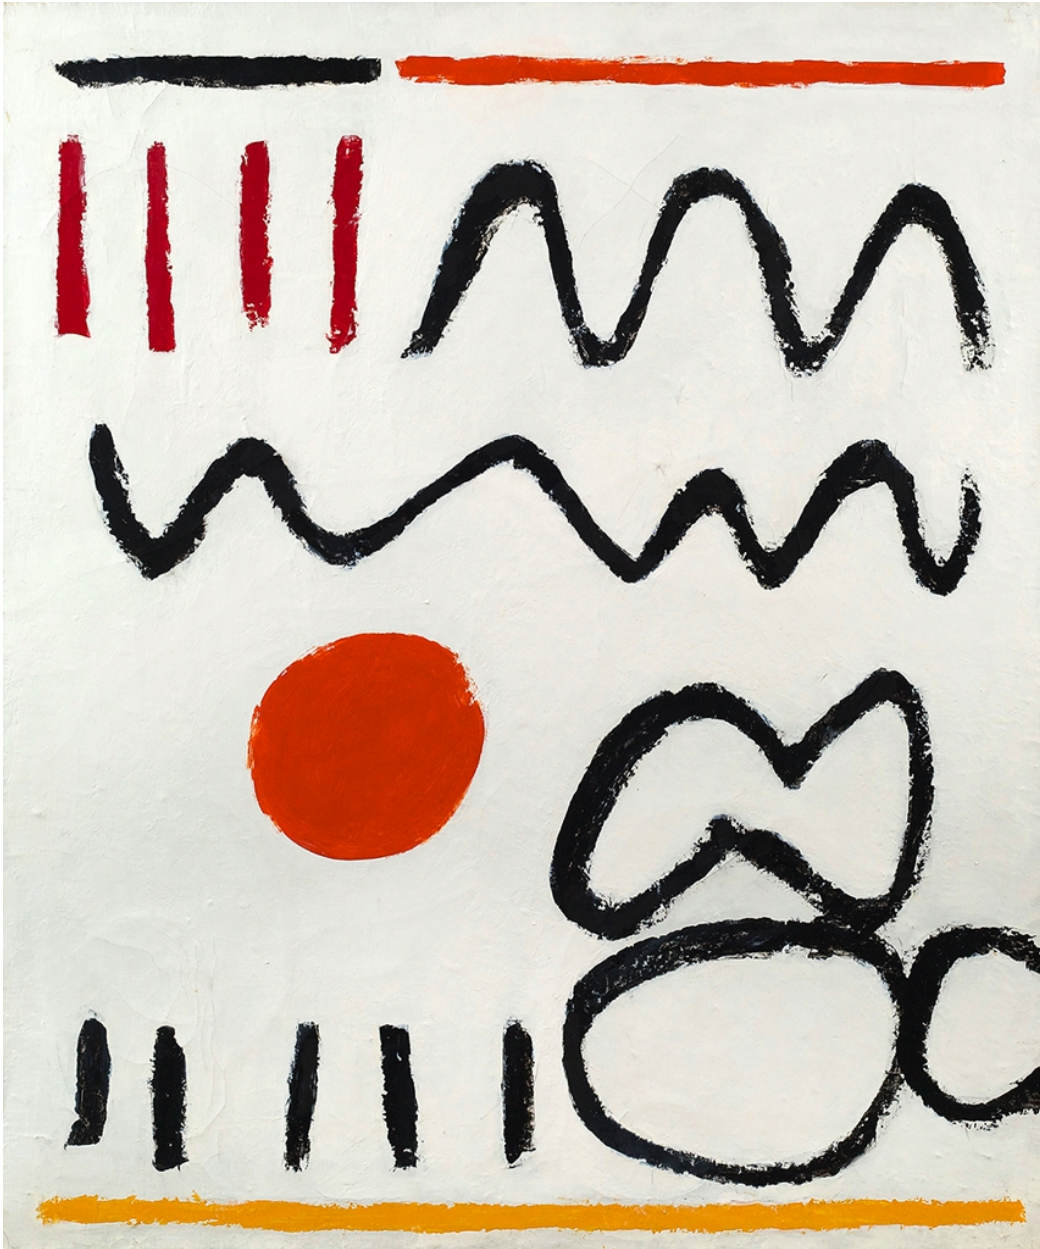

BERRY ■ CAMPBELL

Raymond Hendler, *Promenade (No. 10)* | SOLD, 1963
Magna on canvas, 36 x 30 in. (91.4 x 76.2 cm)
HEN-00019