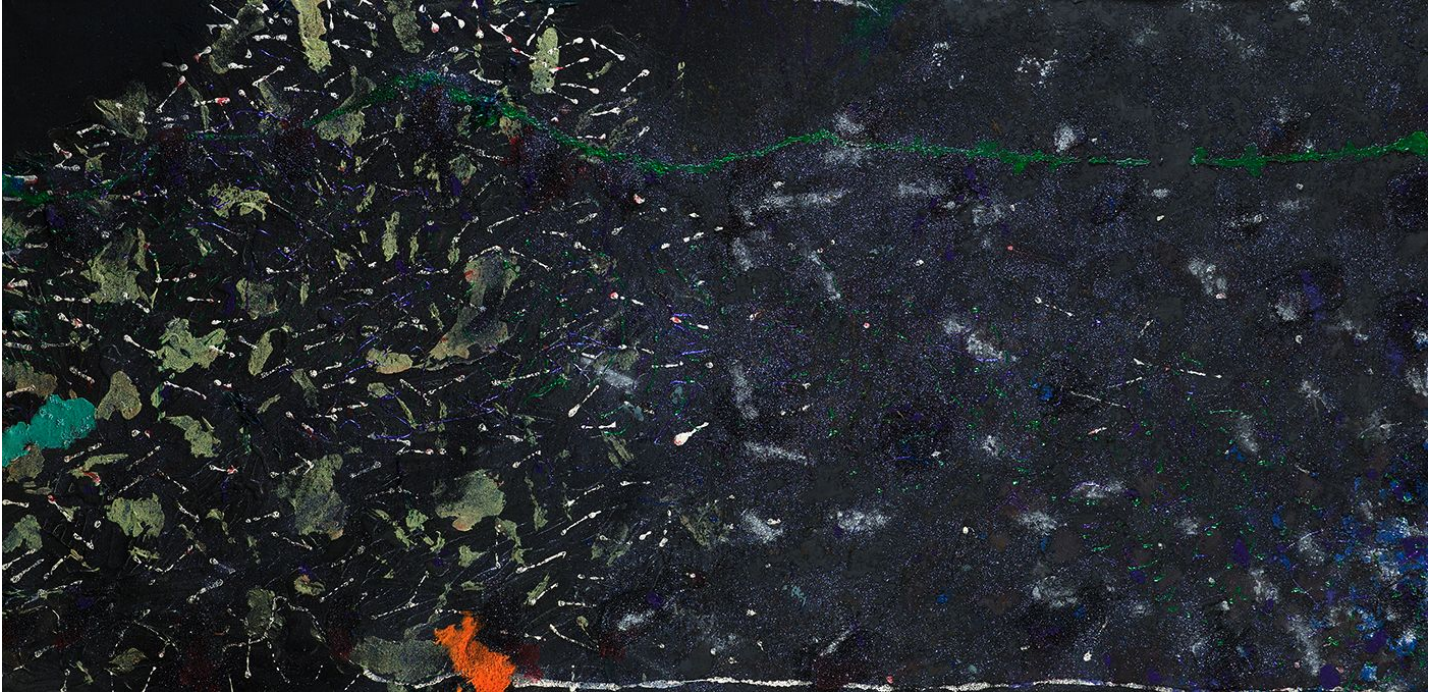

BERRY ■ CAMPBELL

Stanley Boxer, *Thebluestar*, 1994
Oil and mixed media on canvas, 27 3/4 x 56 1/2 in. (70.5 x 143.5 cm)
BOX-00049