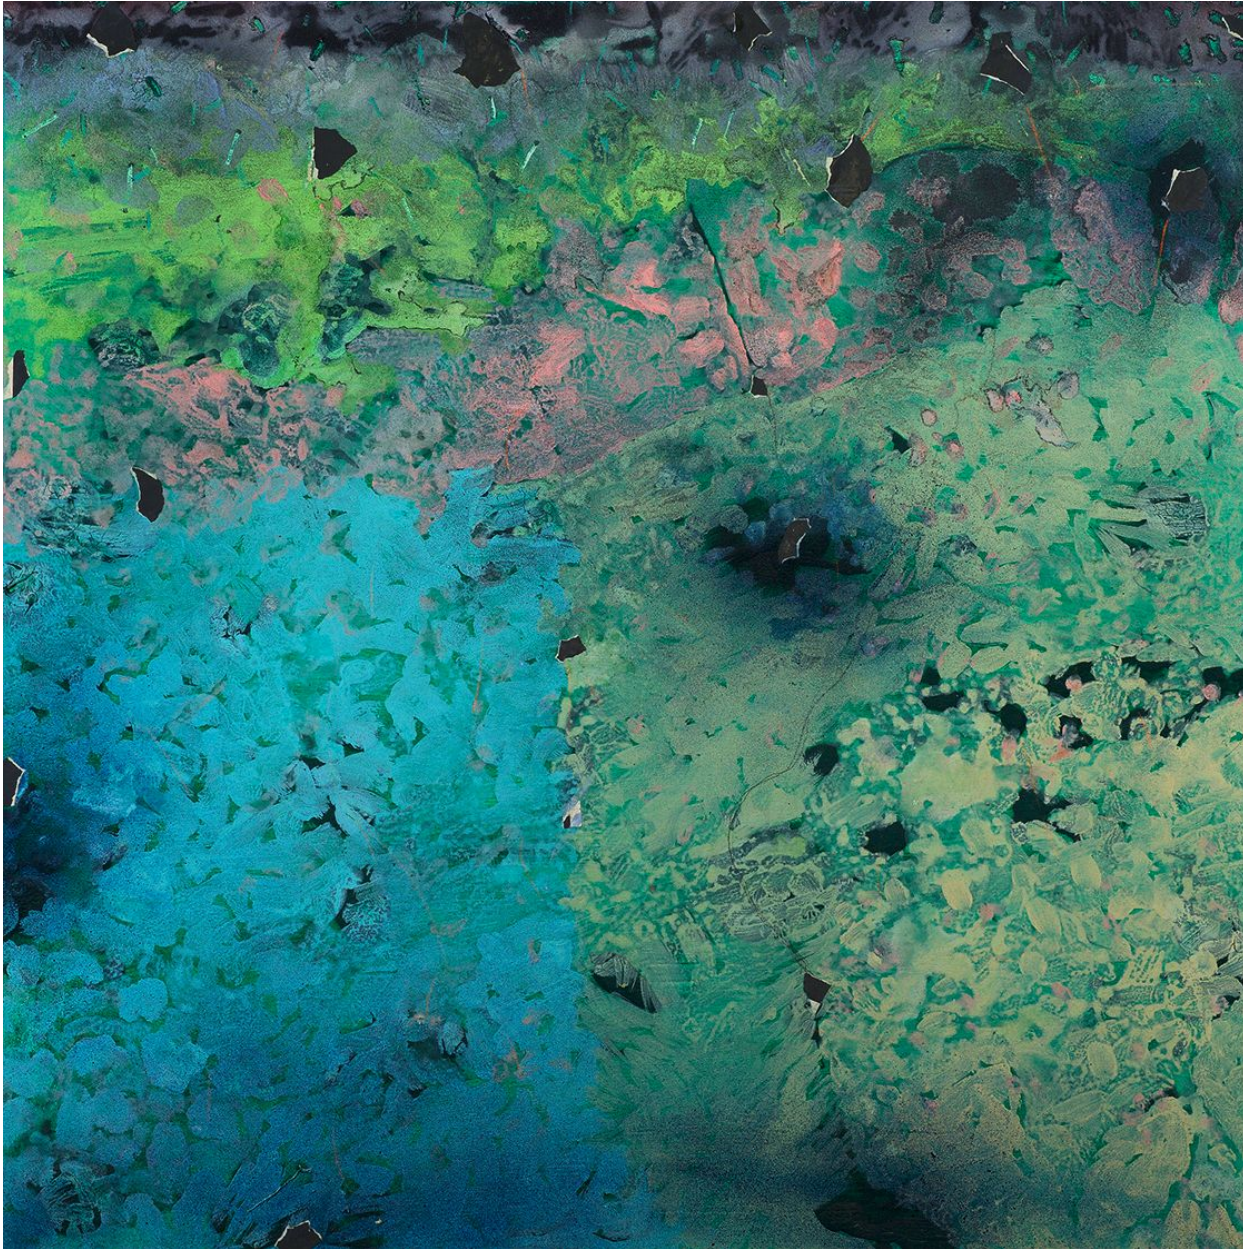

BERRY ■ CAMPBELL

Stanley Boxer, *Valley of the Nameless* | SOLD, 1998
Oil and mixed media on canvas, 36 3/4 x 39 1/2 in. (93.3 x 100.3 cm)
BOX-00047