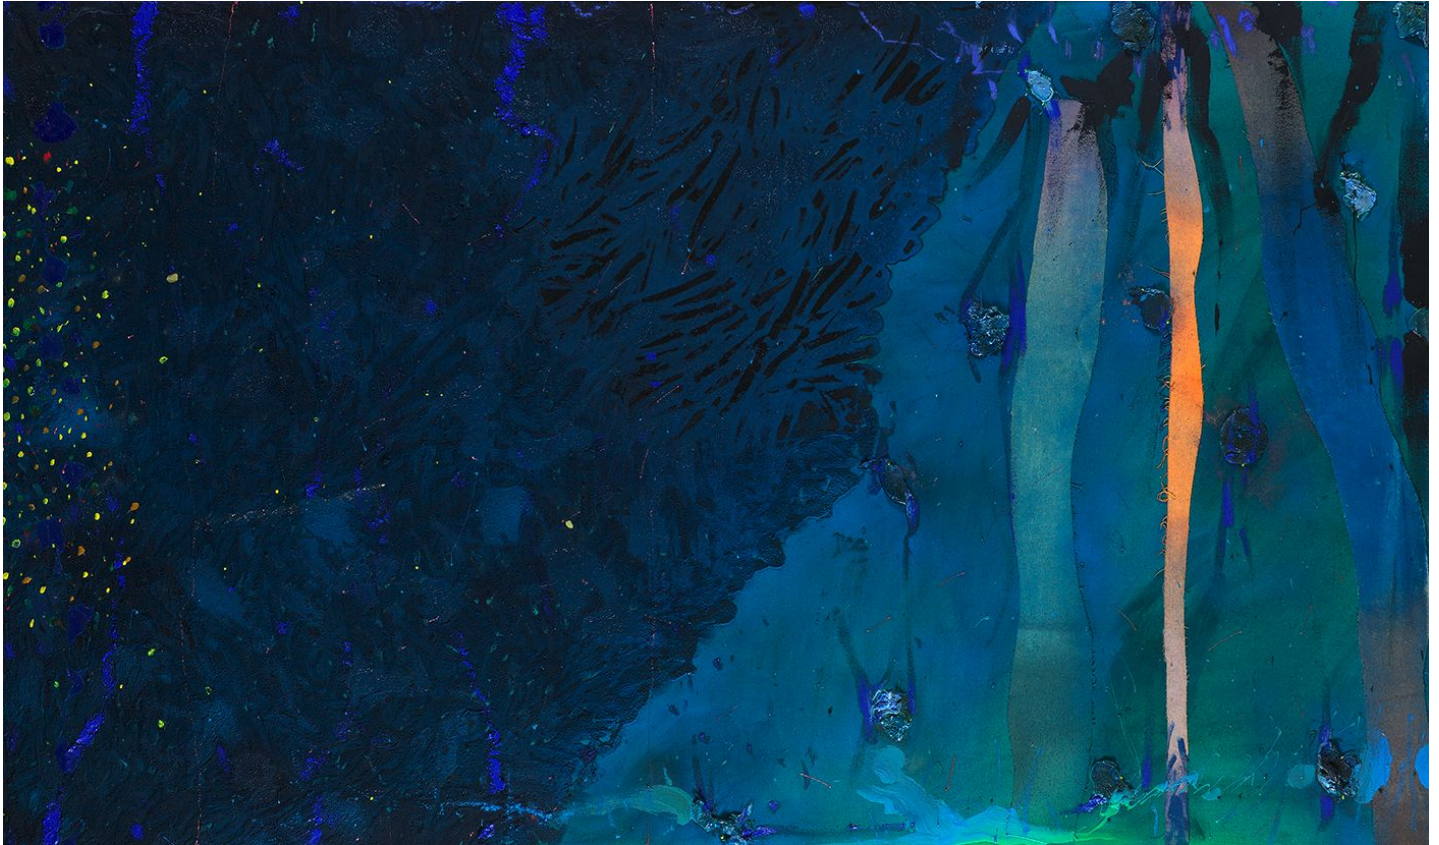

# BERRY ■ CAMPBELL

Stanley Boxer, *Swarm of quarried night songs* | SOLD, 1992  
Oil and mixed media on canvas, 44 x 74 in. (111.8 x 188 cm)  
BOX-00052