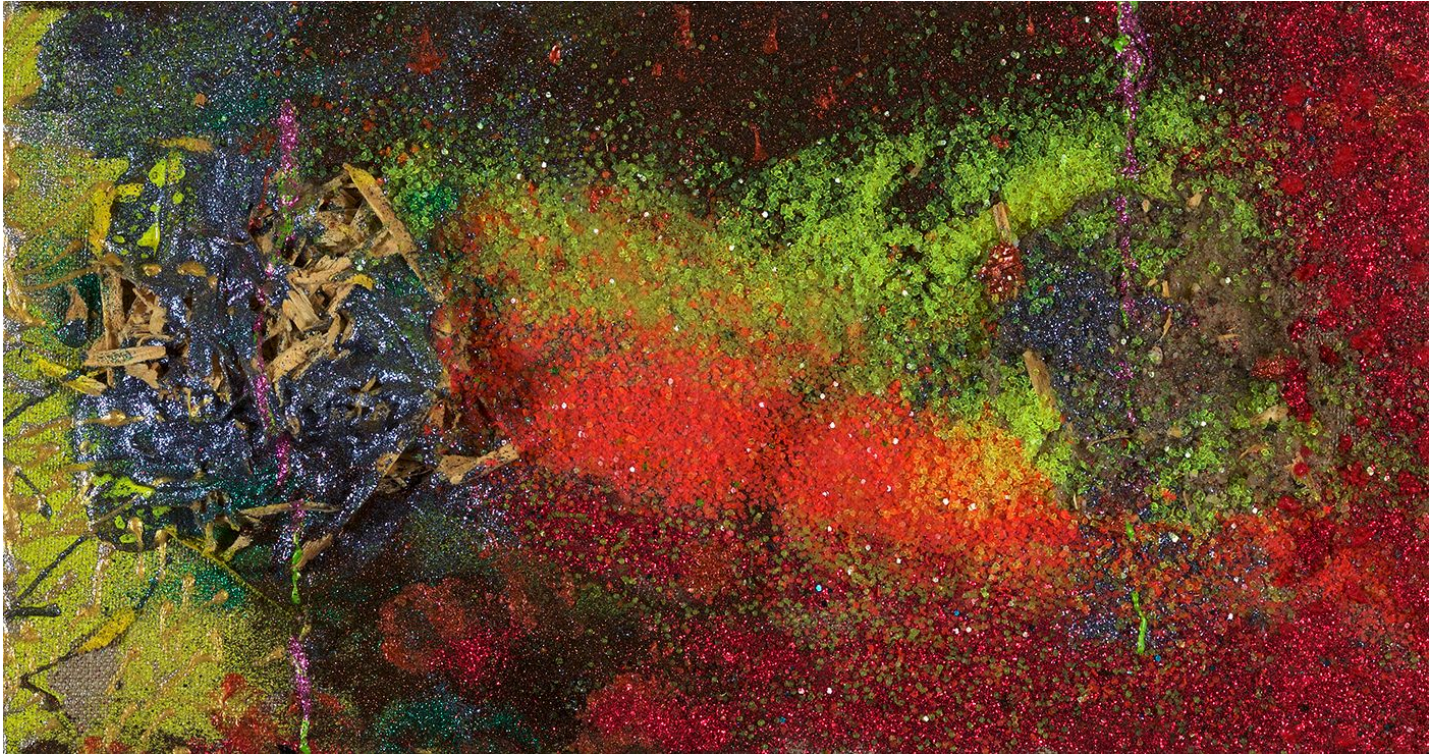

BERRY ■ CAMPBELL

Stanley Boxer, *Redheavensdust* | *SOLD*, 1994
Oil and mixed media on canvas, 5 1/2 x 10 1/2 in. (14 x 26.7 cm)
BOX-00030