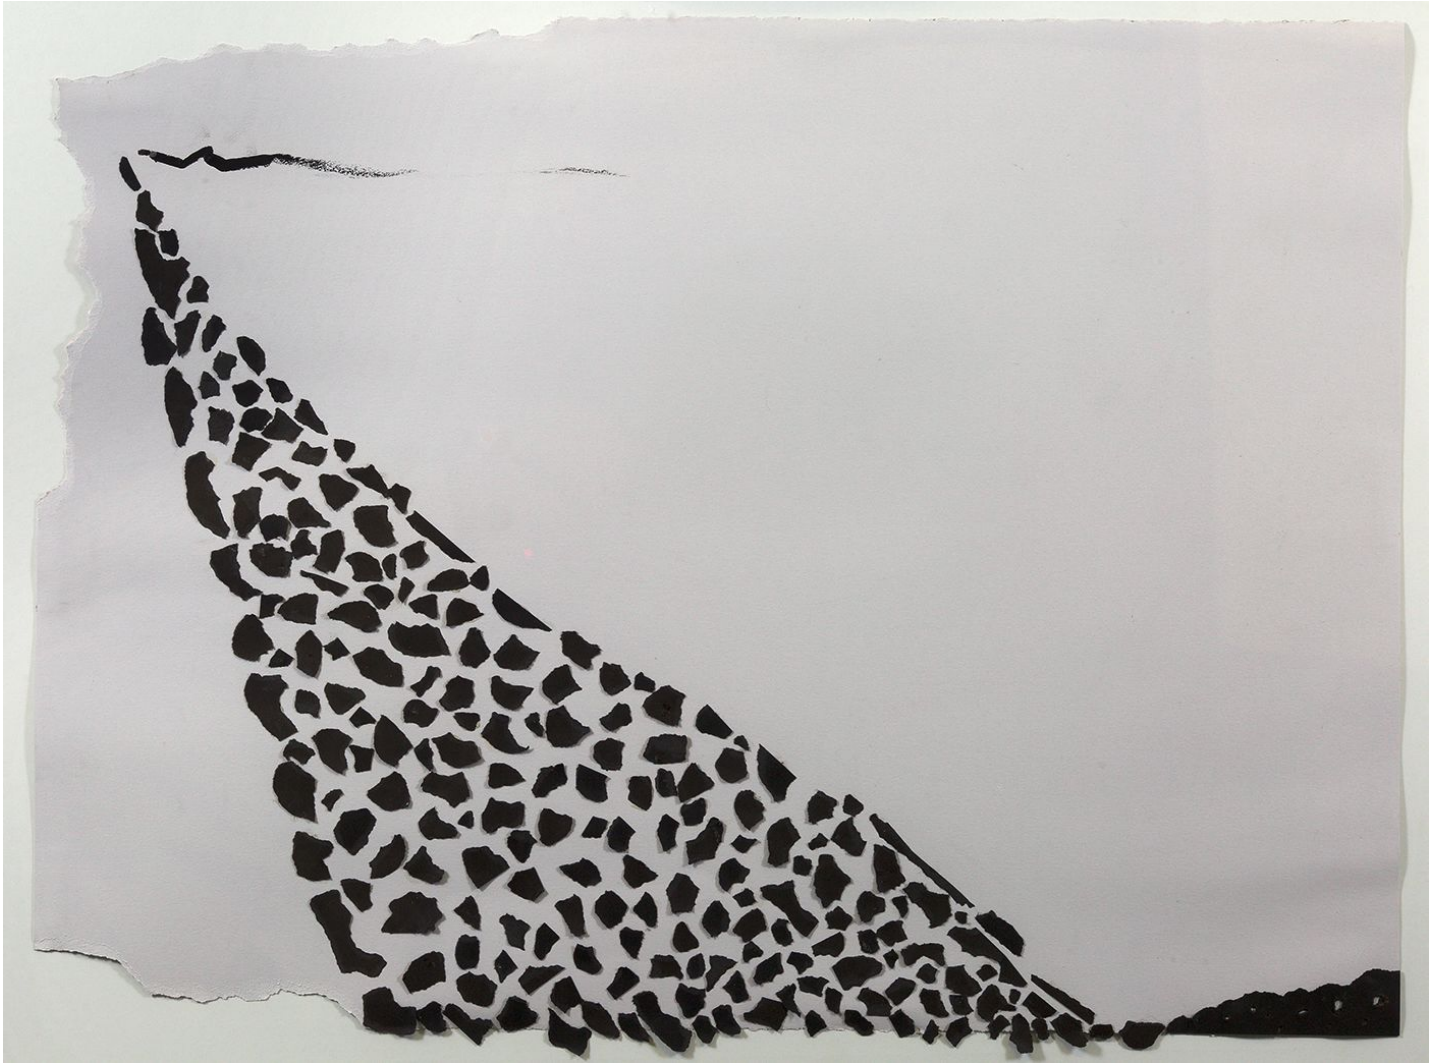

# BERRY ■ CAMPBELL

Stanley Boxer, *Rock*, 1988  
Mixed media on paper, 23 x 30 in. (58.4 x 76.2 cm)  
BOX-00059