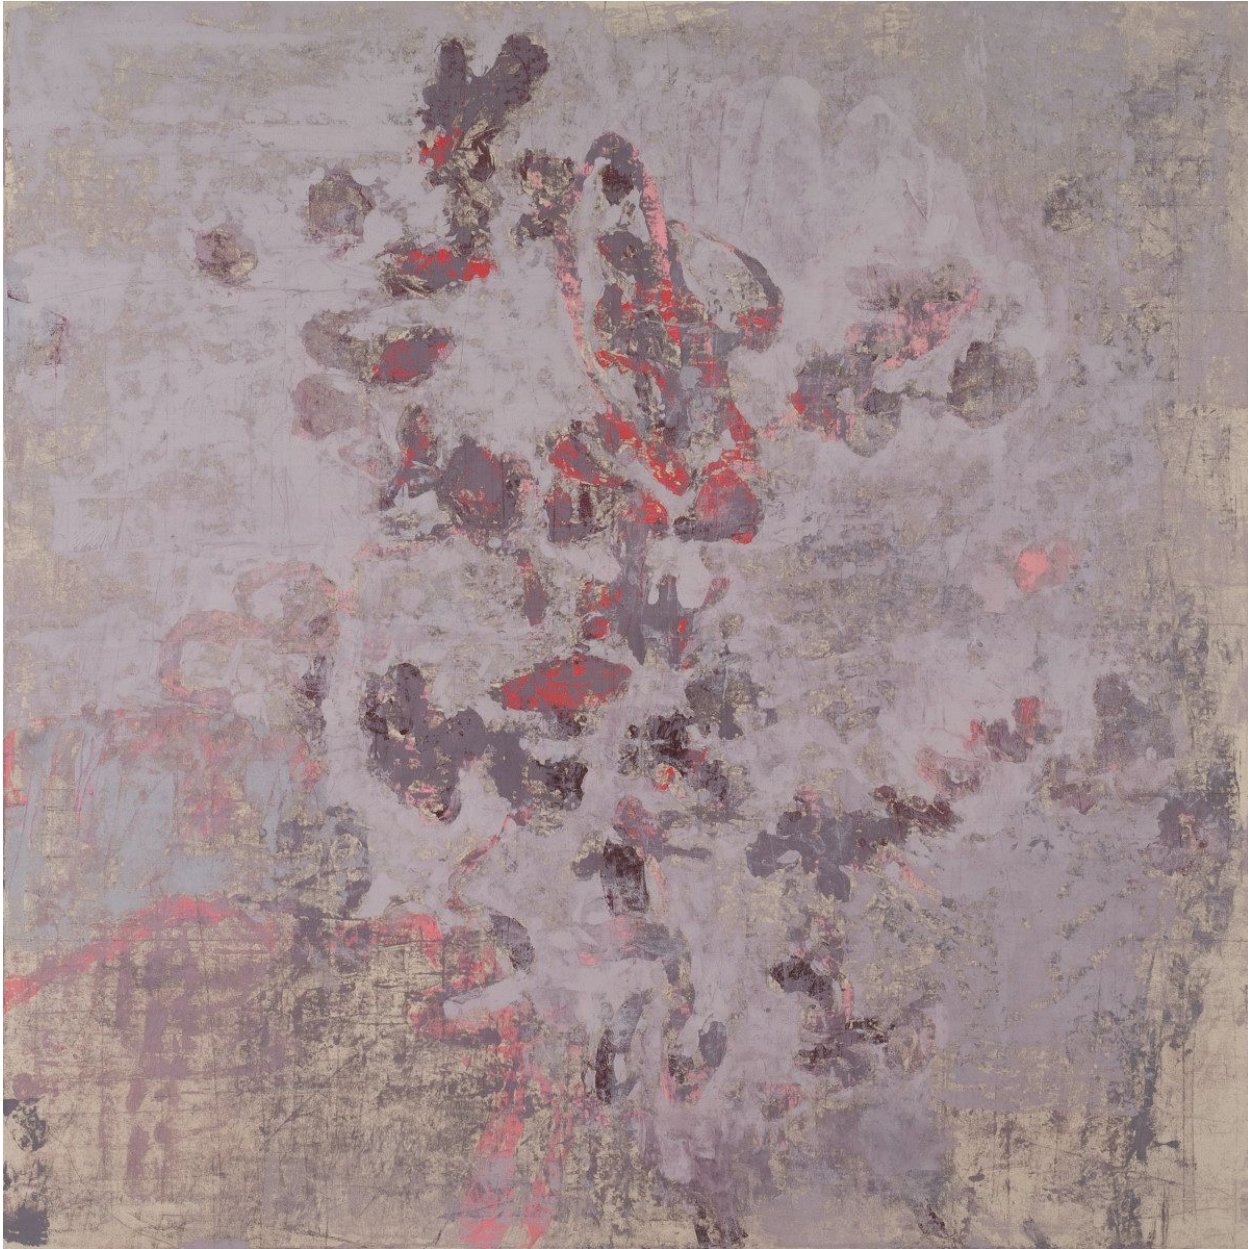

BERRY ■ CAMPBELL

Eric Dever, *NSIBTW 51 | SOLD*, 2015
Oil on canvas, 72 x 72 in. (182.9 x 182.9 cm)
DEV-00065