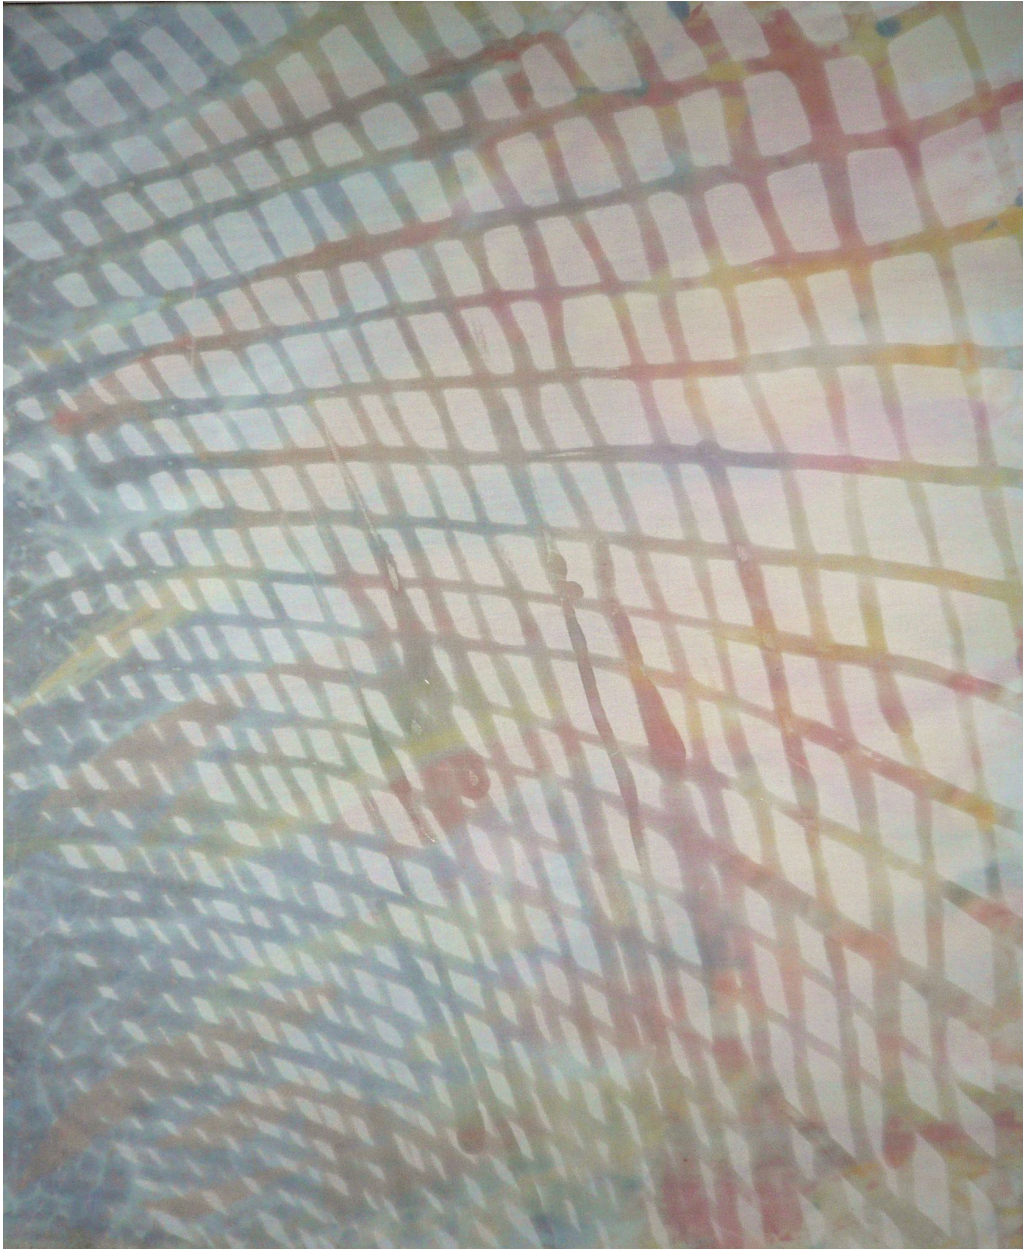

BERRY ■ CAMPBELL

Mike Solomon, *Curtain #1*, 2008
Beeswax on muslin/acrylic on canvas, 30 x 24 in. (76.2 x 61 cm)
MSOL-00015