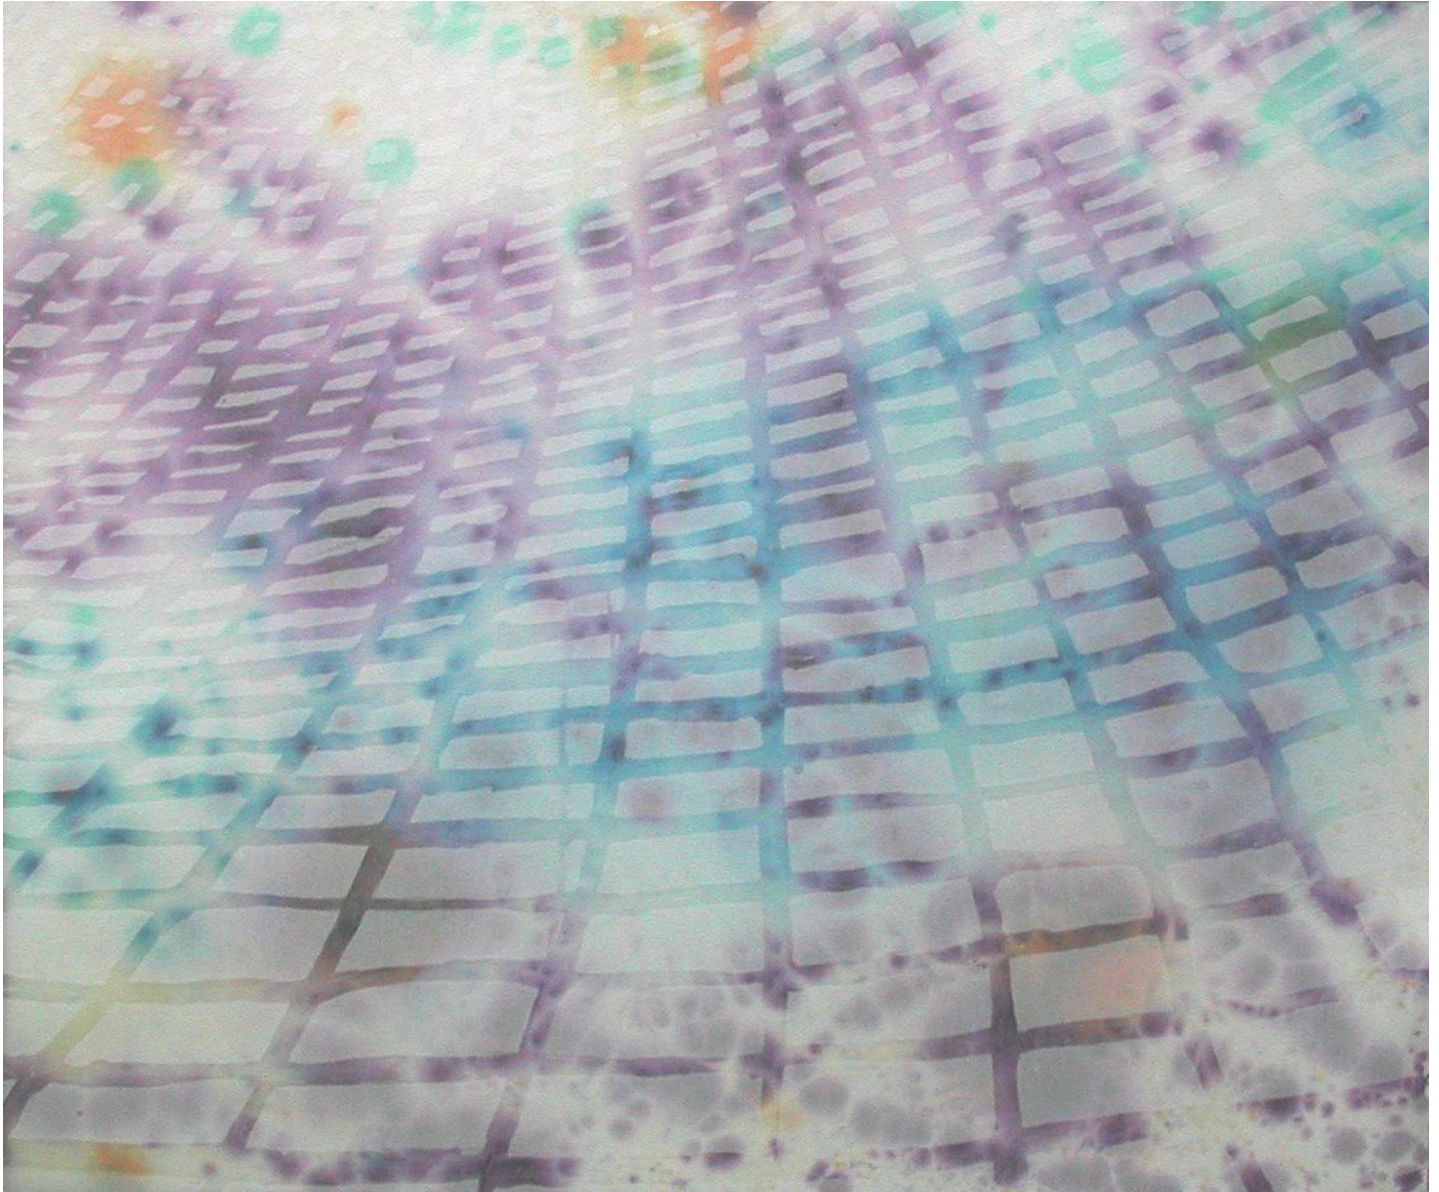

BERRY ■ CAMPBELL

Mike Solomon, #2, 2006

Beeswax on muslin/acrylic on canvas, 60 x 72 in. (152.4 x 182.9 cm)

MSOL-00014