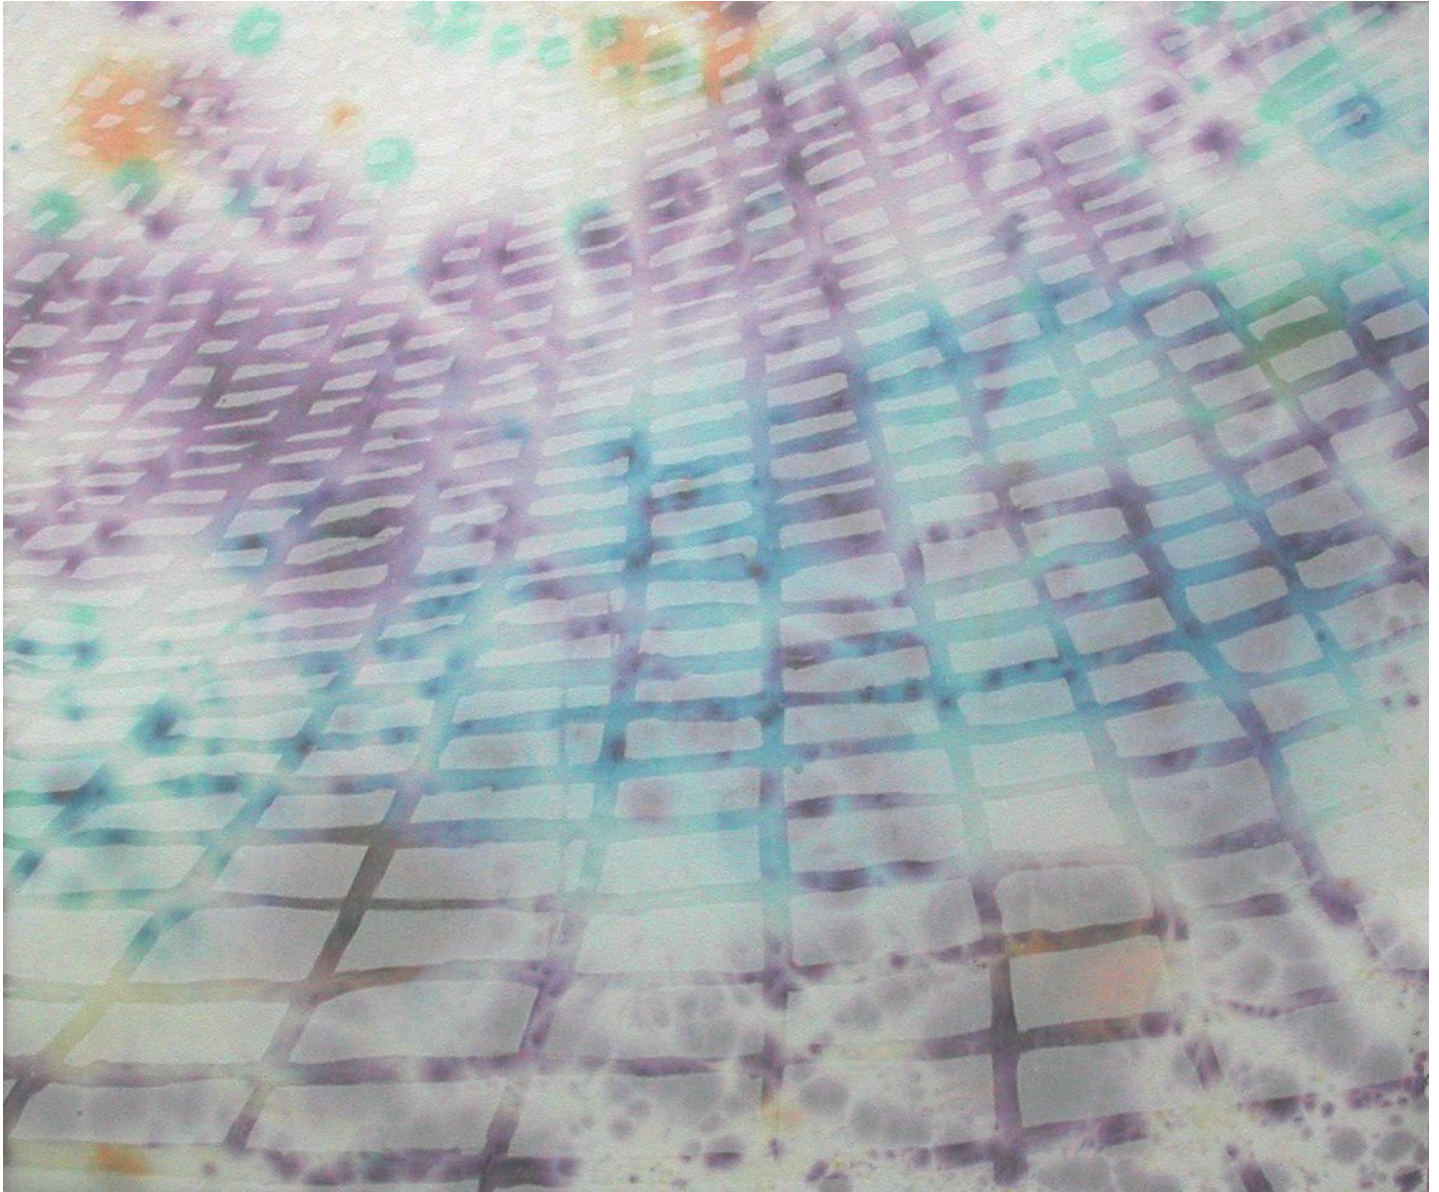

BERRY ■ CAMPBELL

Mike Solomon, #2, 2006
Beeswax on muslin/acrylic on canvas, 60 x 72 in. (152.4 x 182.9 cm)
MSOL-00014