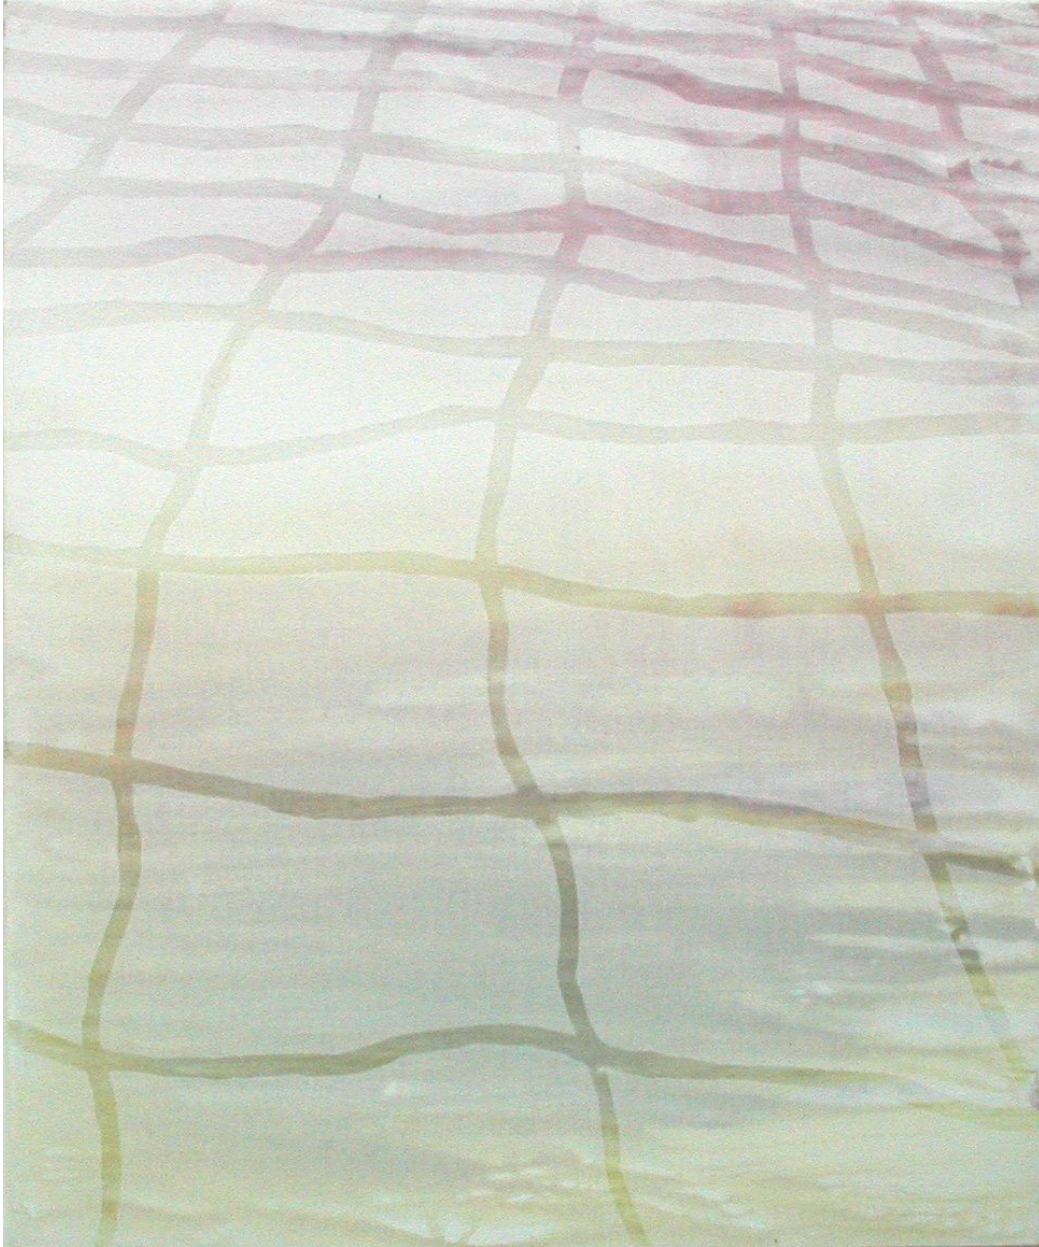

BERRY ■ CAMPBELL

Mike Solomon, #16, 2007
Beeswax on muslin/acrylic on canvas, 42 x 35 in. (106.7 x 88.9 cm)
MSOL-00003