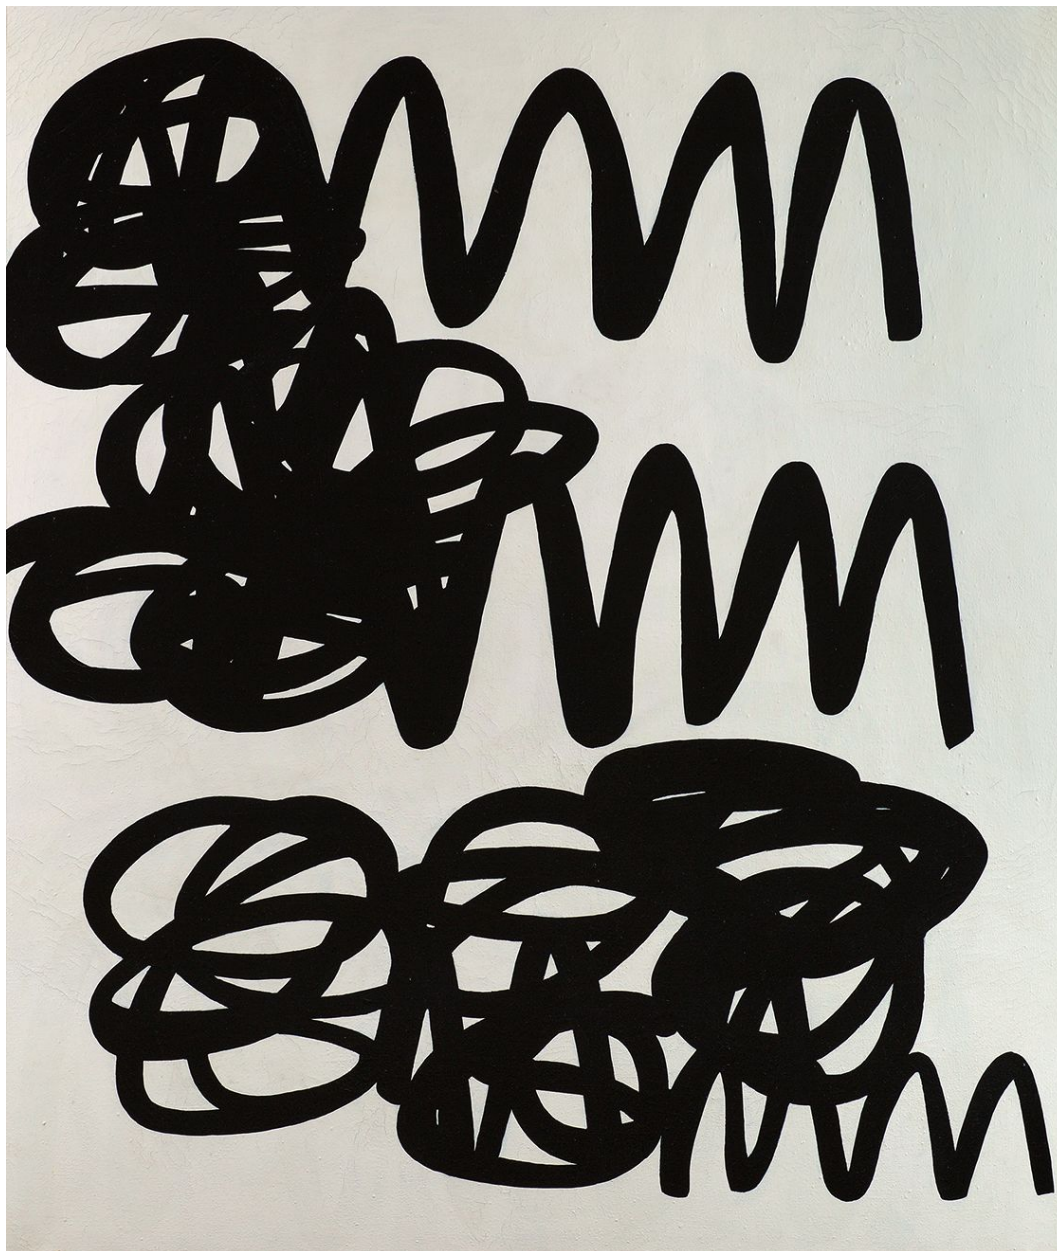

BERRY ■ CAMPBELL

Raymond Hendler, *Untitled (Black and White)*, c. 1979  
Acrylic on canvas, 49 3/4 x 42 in. (126.4 x 106.7 cm)  
HEN-00063