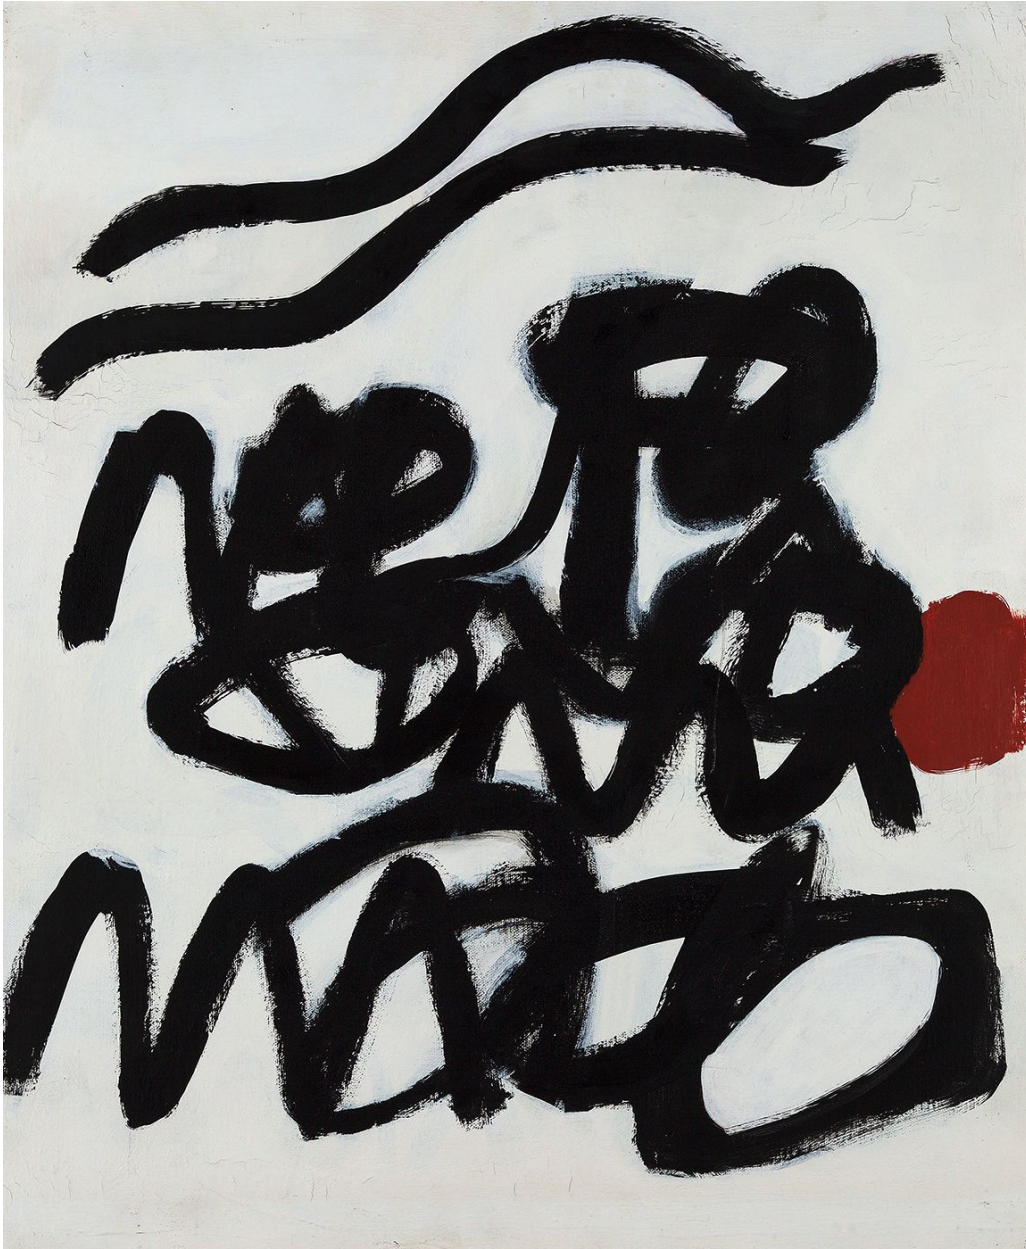

BERRY ■ CAMPBELL

Raymond Hendler, *Candy Kitchen*, 1975
Acrylic on canvas, 24 x 20 in. (61 x 50.8 cm)
HEN-00102