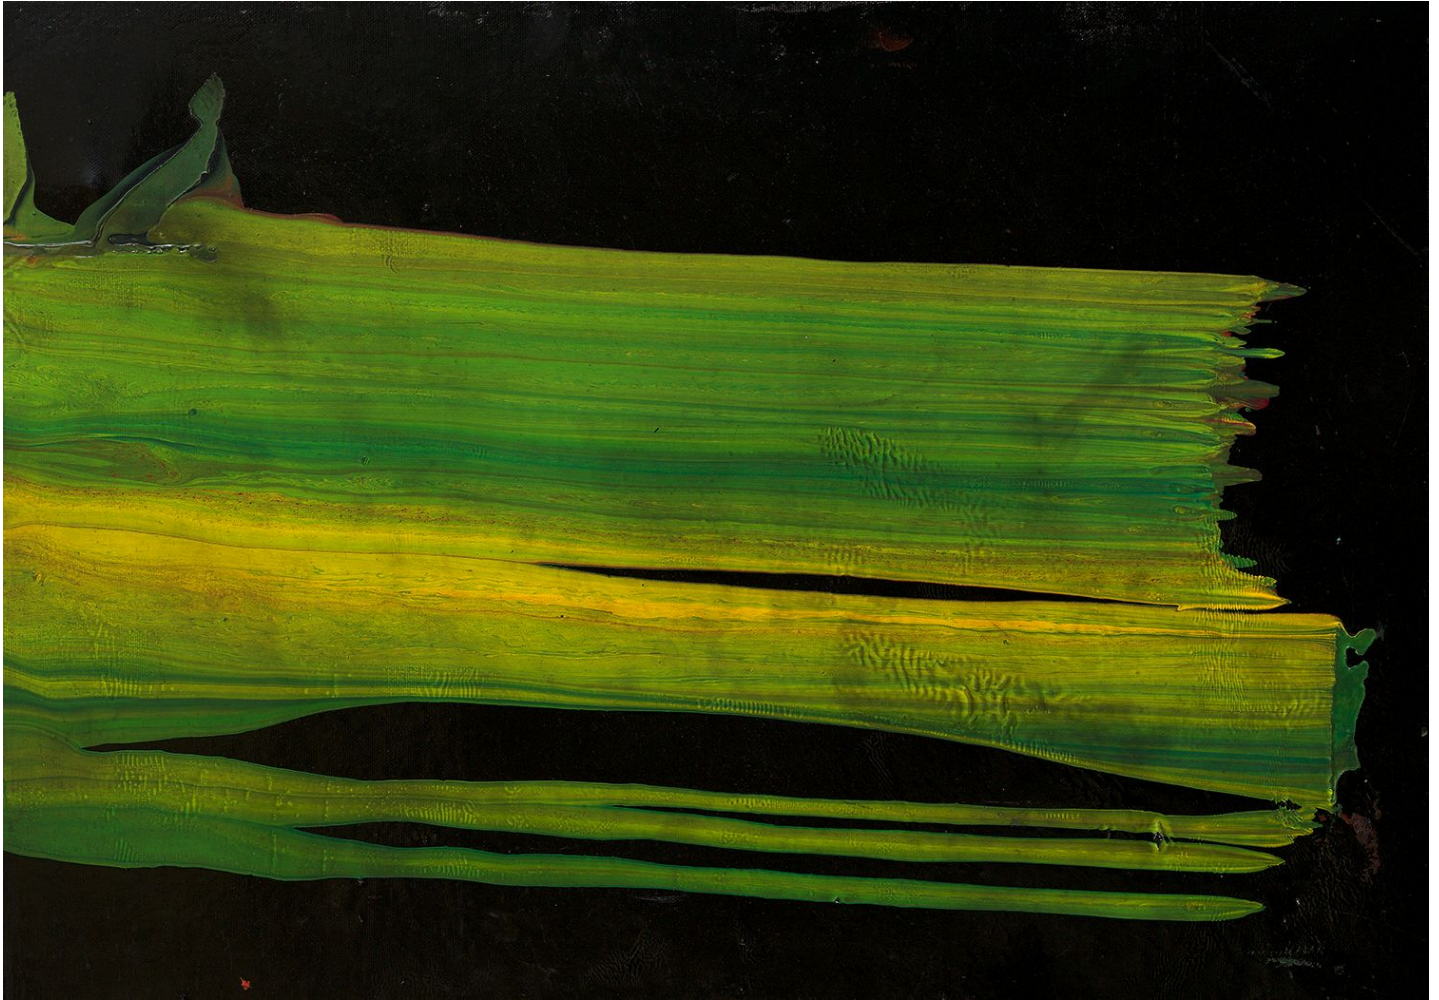

BERRY ■ CAMPBELL

Marcia Scott, *When*, 2014
Oil on canvas, 20 x 28 1/2 in. (50.8 x 72.4 cm)
SCO-00019