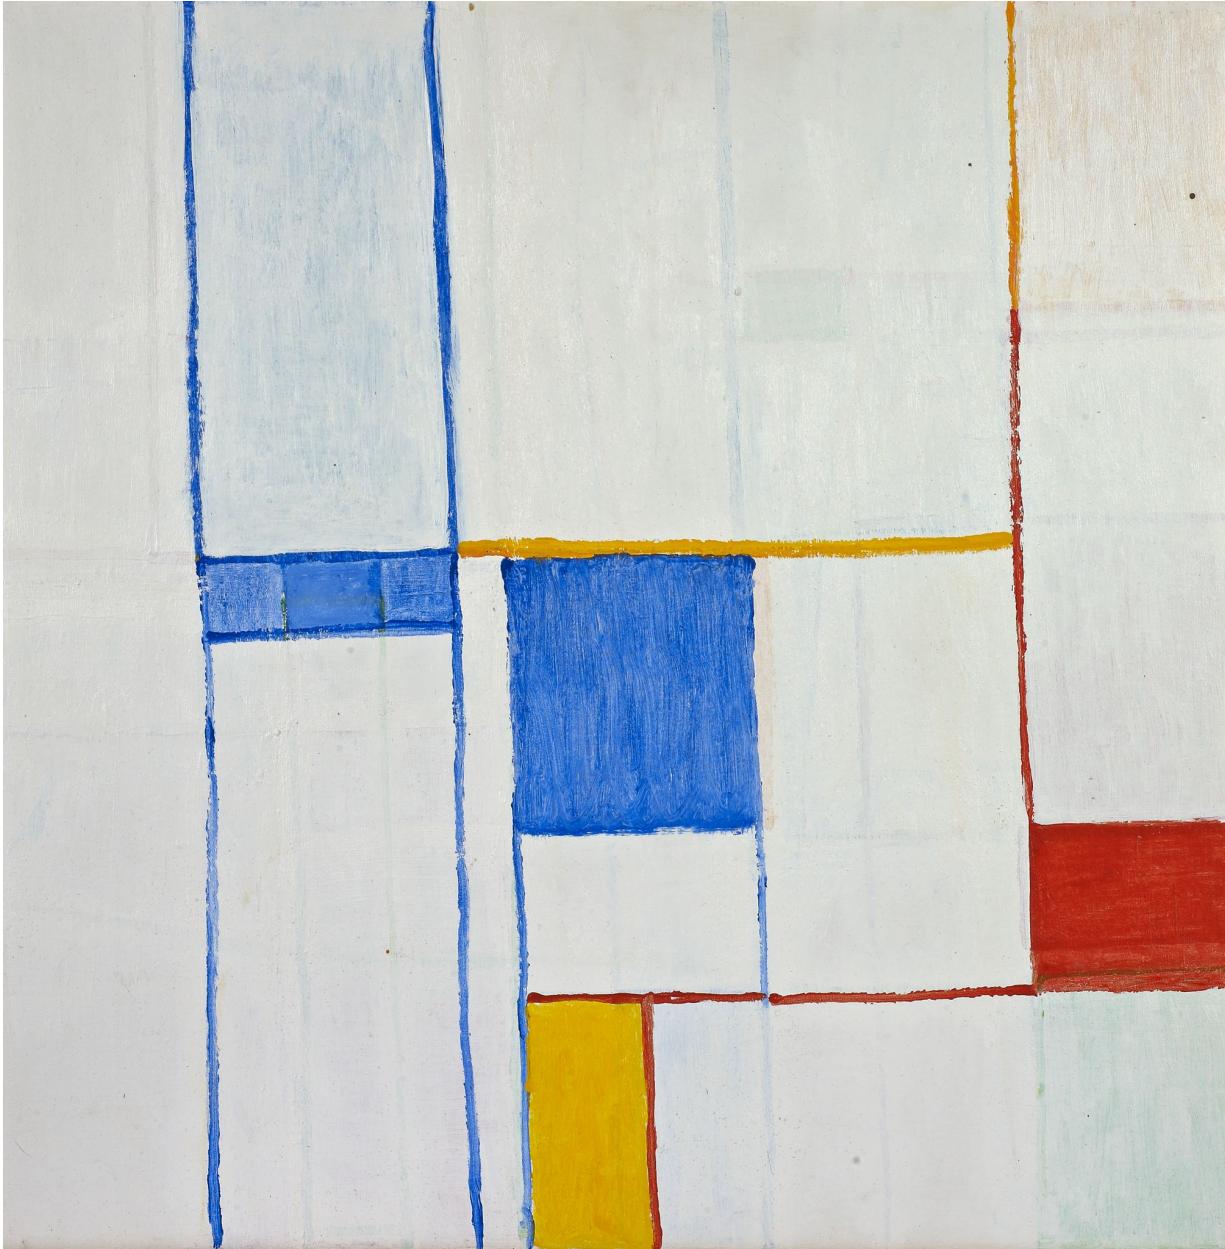

BERRY ■ CAMPBELL

Charlotte Park, *Gerardia*, 1975
Acrylic and oil crayon on canvas, 18 x 18 in. (45.7 x 45.7 cm)
PAR-00082