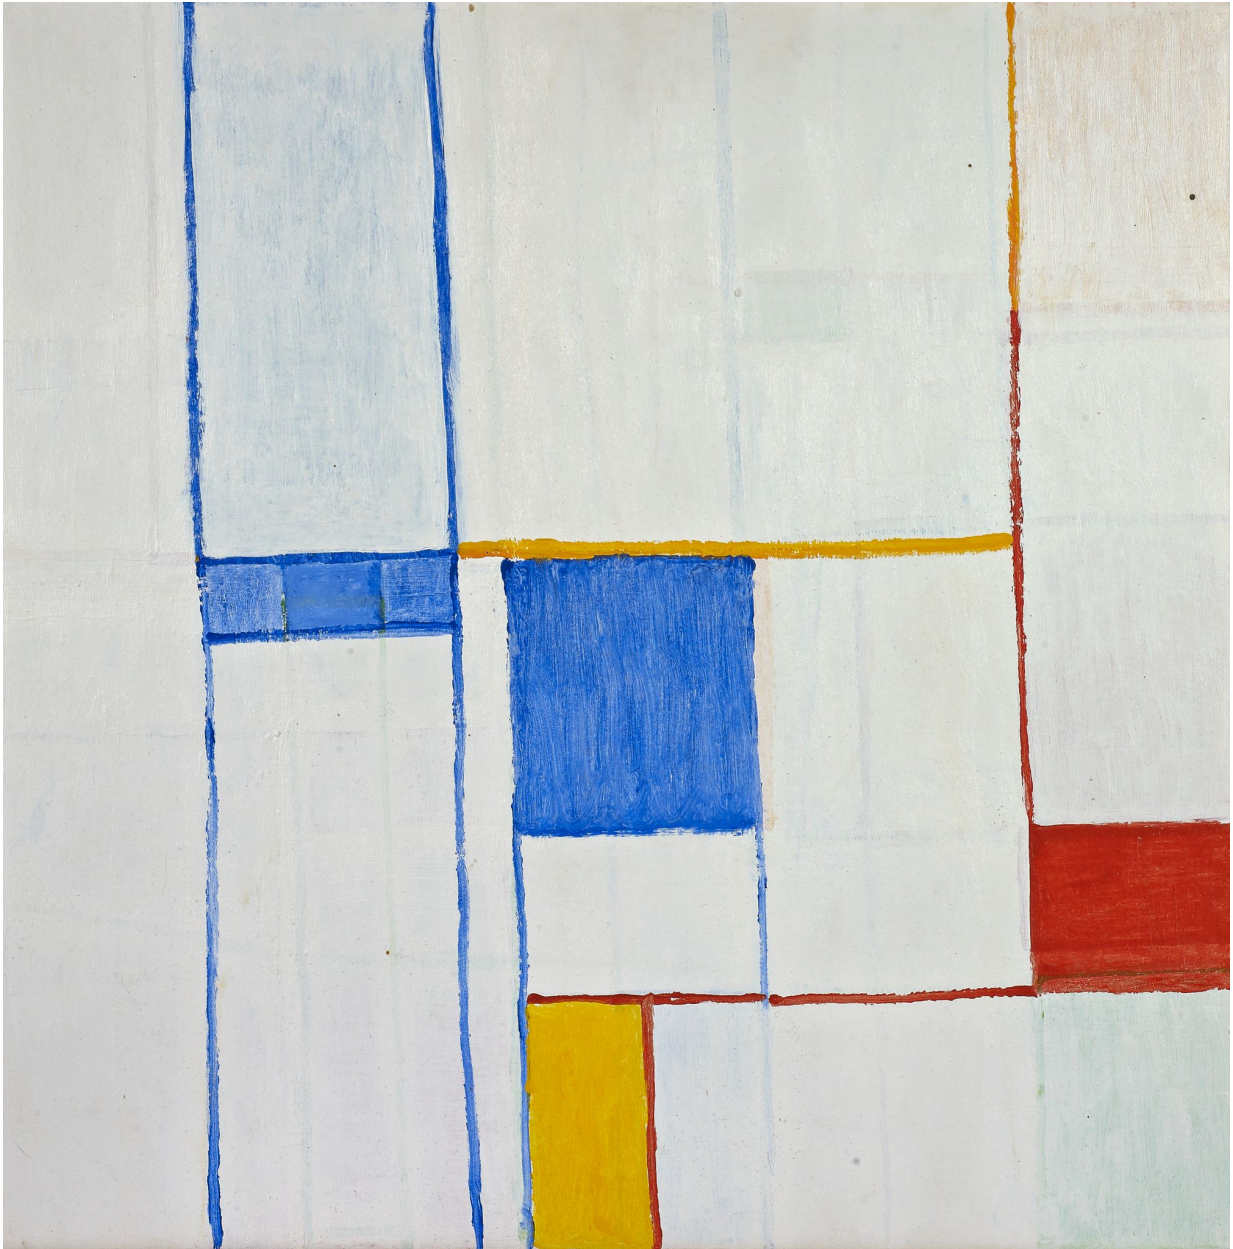

BERRY ■ CAMPBELL

Charlotte Park, *Gerardia*, 1975
Acrylic and oil crayon on canvas, 18 x 18 in. (45.7 x 45.7 cm)
PAR-00082