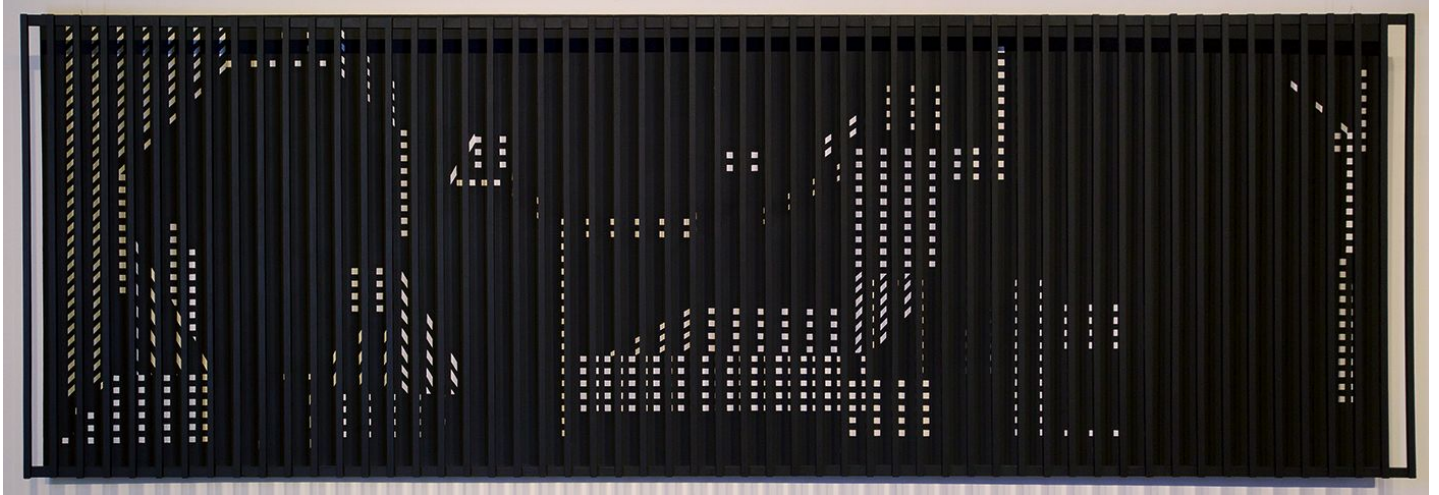

# BERRY ■ CAMPBELL

John Goodyear, *Falling Out*, 1980

Acrylic on canvas and wood, 36 x 108 x 6 in. (91.4 x 274.3 x 15.2 cm)

GOO-00041