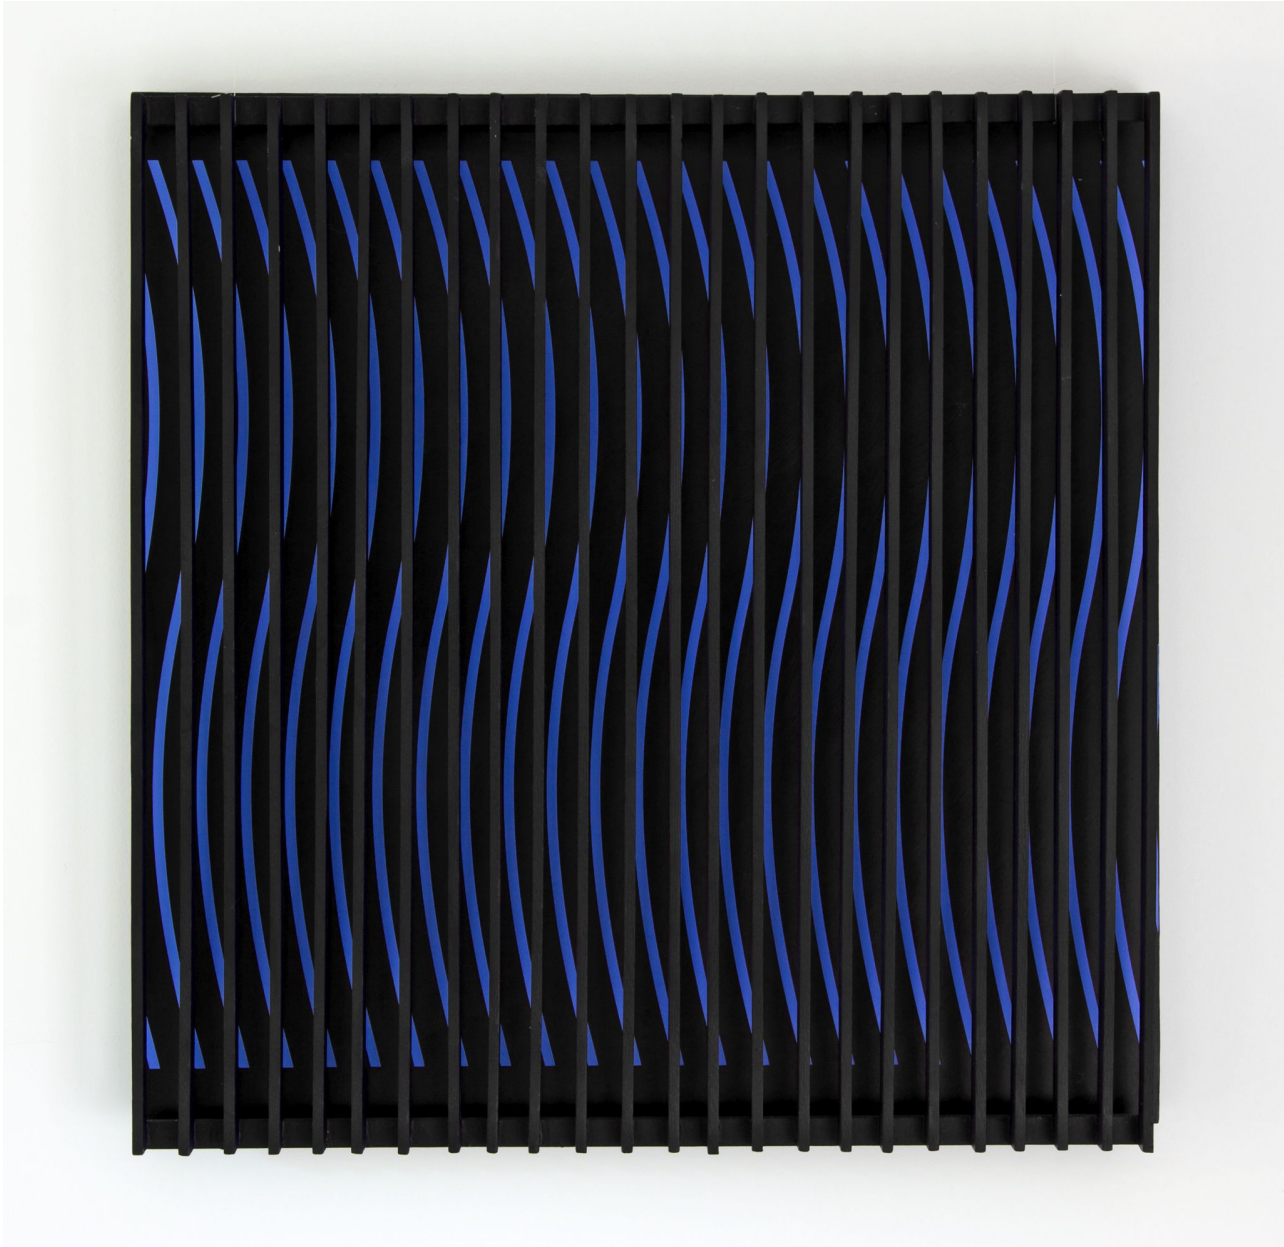

BERRY ■ CAMPBELL

John Goodyear, *Blue and Brown Kinetic Construction* | SOLD, 1964
Acrylic on canvas and wood, 24 x 24 x 5 in. (61 x 61 x 12.7 cm)
GOO-00024