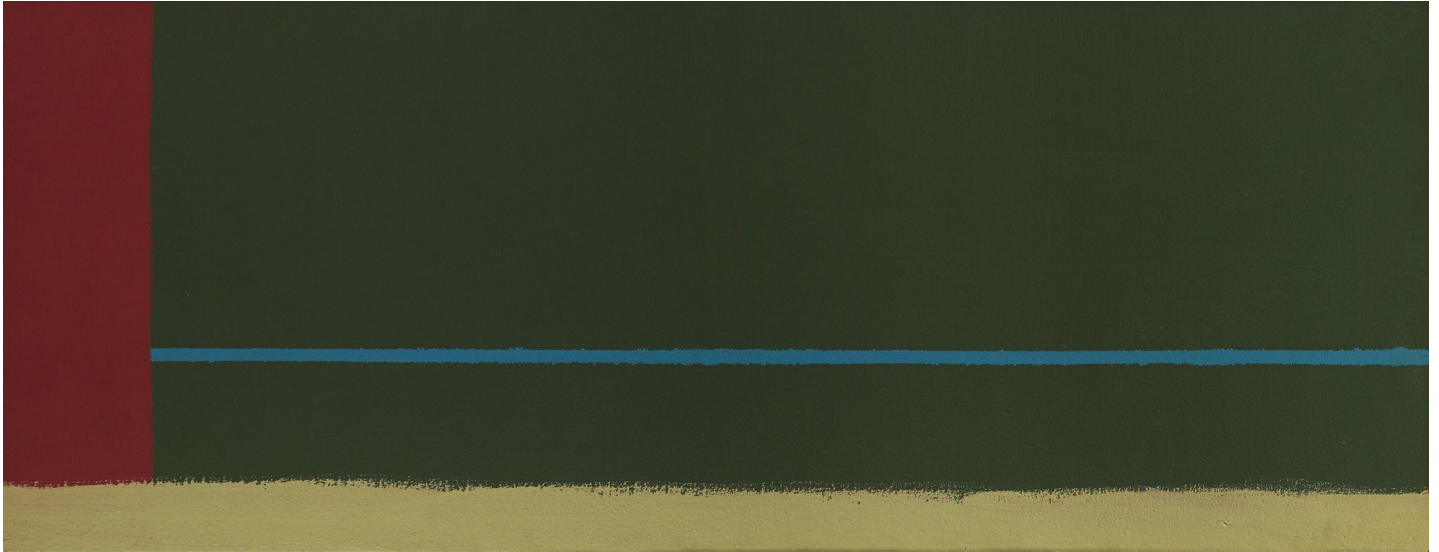

BERRY ■ CAMPBELL

Dan Christensen, *Montauk Line #2*, 1970
Enamel and acrylic on canvas, 18 x 46 in. (45.7 x 116.8 cm)
CHR-00154